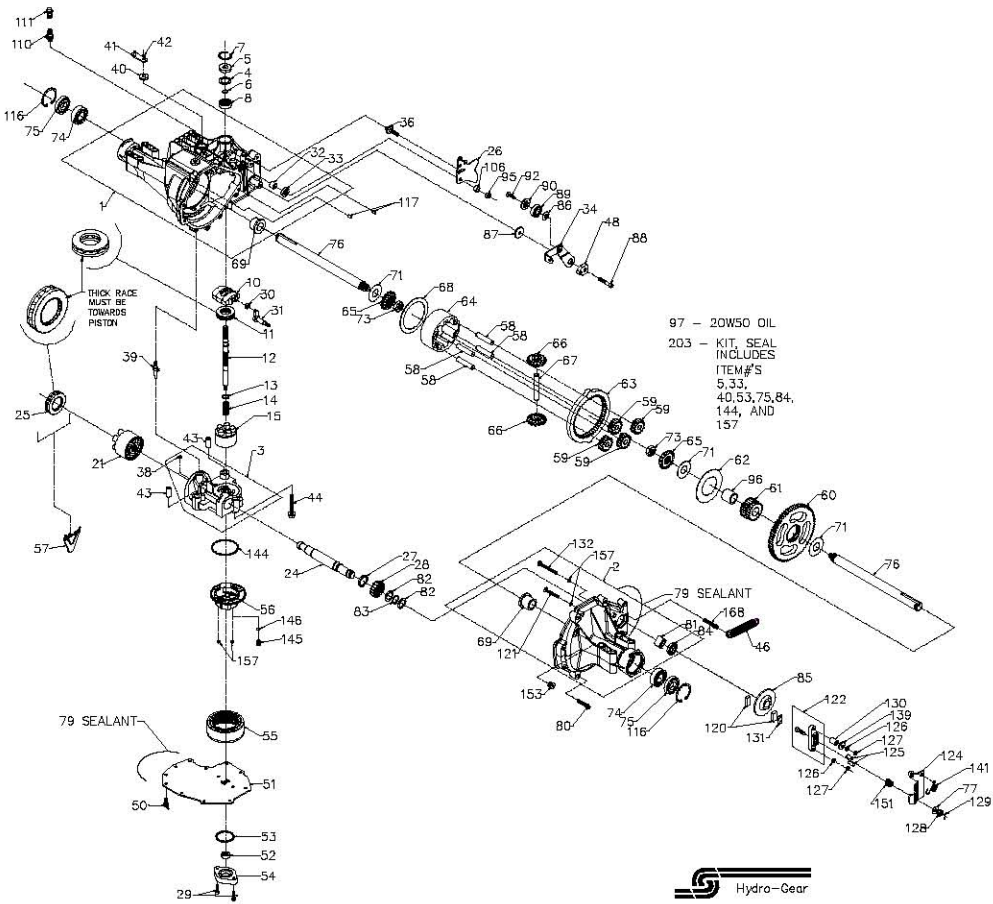

329-3000

329-3000

ITEM #	PART #	QTY	DESCRIPTION	ITEM #	PART #	QTY	DESCRIPTION	ITEM #	PART #	QTY	DESCRIPTION
1	70297	1	HOUSING, MAIN ASSEMBLY	40	45074	1	LIP SEAL	111	70109	1	VENT, GAP ASSEMBLY
		1	HOUSING, MAIN	41	50270	1	BYPASS ARM			1	VENT, CAP
		1	SEAL, LIP 12X25X7	42	44870	1	RETAINING RING	116	50859	2	RING, RETAINING
		1	BEARING, FLANGE	43	50002	2	PIN	117	9004800-2506	2	PIN, STD HDLS
		1	BUSHING, TRUNNION	46	51153	3	SCREW	120	44132	2	PUCK, BRAKE
2	70300	2	BEARING, CRADLE	44	50016	3	RETURN SPRING	121	50874	1	RIB NECK BOLT, 2"
		1	HOUSING, R.H. ASSEMBLY	48	51097	11	ADJUSTING PUCK	122	70633	1	YOKE, BRAKE ASSEMBLY
		1	HOUSING, R.H.	50	50752	1	COVER, LOWER	124	50911	1	ARM, BRAKE
		1	BEARING, FLANGE	52	50723	1	GEROTOR ASSEMBLY	125	44127	2	PINS, BRAKE
		2	O-RING .070X.239	53	9004101-1340	1	O-RING .103X1.862	126	43177	2	LOCKWASHER, 1/4"
		1	RIB NECK BOLT, 2"	54	50260	1	COVER, GEROTOR	127	43178	2	NUT, 1/4-20
		1	BOLT, 3" RIB NECK	55	70538	2	KIT, FILTER	128	44142	1	NUT, CASTLE
		1	BEARING, NEEDLE .875X1.125X.75	56	51156	1	GASKET .10X.16X4.24	129	44101	1	COTTER PIN
		1	SEAL, LIP .875X1.30X.25	57	50796	1	FILTER	130	23711	1	SPACER
3	70683	1	KIT, CENTER SECTION	58	50776	1	MANIFOLD, CHARGE	131	44134	1	PUCK PLATE
		1	CENTER SECTION	59	50763	4	RETAINER, MOTOR BEARING	132	50865	1	BOLT, 3" RIB NECK
		1	BUSHING .50X.60X.50	60	50646	1	PIN, CARRIER	139	44278	1	WASHER, 7/600 X .265ID X .125 THK
		1	BUSHING .90X1.02X.75	61	50645	4	GEAR, 15T PLANET	141	50884	1	SPRING, BRAKE ARM BIAS
		1	PLATE, BYPASS	62	50769	1	GEAR, 67T SPUR	144	50974	1	O-RING .103X2.987
		2	CHECK PLUG ASSEMBLY, .027	63	50764	1	GEAR, 21 TOOTH SUN	145	51157	1	SPRING, RELIEF
4	2003018	1	SPACER	64	50765	1	PLATE, PLANET THRUST	146	9001214-4400	1	BALL, 7/16
5	9008000-0128	1	SEAL, LIP 15X35X7	65	50847	2	GEAR, 51T RING	151	50919	1	COMP. SPRING, BRAKE ANTI-DRAG
6	2003016	1	RING, WIRE RETAINING	66	50848	2	CARRIER, PLANETARY	153	9005110-5600	1	PLUG, STRAIGHT THREAD
7	2003052	1	RING, RETAINING	67	50766	2	GEAR, MITER DIFF. (SPLINED)	157	50977	4	O-RING .070X.239
8	2003043	1	BEARING, BALL 15X35X11	68	50767	1	PLATE, DIFFERENTIAL	188	51151	1	SCREW, SHOULDERED TORX HEAD 5/16-18
10	2003087	1	SWASHPLATE, VARIABLE	69	50768	1	SHAFT, THRUST DIFF.	203	70492	1	KIT, SEAL
11	50551	1	BEARING, THRUST 30X52X13	70	50769	2	BEARING, FLANGE			1	SEAL, LIP 15X35X7
12	50795	1	SHAFT, INPUT	71	50788	3	WASHER 1.0X2.25X.04			1	SEAL, LIP 12X25X7
13	2003017	1	WASHER, BLOCK THRUST	73	50791	2	NUT, HEX JAM 5/8-18			1	SEAL, LIP 10X25X7
14	2003014	1	SPRING, BLOCK	74	50771	2	BEARING, BALL 25.4X52X15			2	O-RING .103X1.862
15	70331	1	BLOCK, 10cc CYLINDER ASSEMBLY	75	50772	2	SEAL 1.000X2.049X.375			1	SEAL, LIP 1.000X2.049X.375
		1	BLOCK, 10cc CYLINDER	76	50663	2	SEAL .070X.239			2	SEAL, LIP .875X1.375X.250
		5	PISTON, 10cc	77	44130	1	SHAFT, AXLE			2	O-RING .070X.239
		5	SPRING, 10cc PISTON	79	50928	1	WASHER			1	KIT, O-RING MANIFOLD
		5	WASHER, PISTON SEAT	80	50868	B	SCREW, TORX HEAD 5/16-18				
21	70082	1	BLOCK, 21cc CYLINDER ASSEMBLY	81	44752	1	BEARING, NEEDLE .875X1.125X.75				
		1	BLOCK, 21cc CYLINDER	82	50777	2	WASHER .88X1.25X.04				
		7	WASHER, PISTON SEAT	83	50775	1	RING, RETAINING				
		7	PISTON, 21cc	84	50773	1	SEAL, LIP .875X1.3X.25				
		7	SPRING, 21cc PISTON	85	50779	1	BRAKE DISK				
24	50662	1	SHAFT, MOTOR	86	50132	1	WASHER 5X1.0X.03				
25	50552	1	BEARING, THRUST 42X68X16	87	50836	1	WASHER .32X2.0X.14				
26	51250	1	ARM, CONTROL	88	50837	1	SCREW, 5/16-24X1-1/2				
27	50774	1	SPACER	89	44147	1	BEARING .625X1.375X.433				
28	50661	1	GEAR, 16T PINION	90	51200	1	SPACER, LOCATING				
29	50975	2	CAPSCREW M6X1X25	92	50870	1	SCREW, COUNTERSUNK 5/16-18X1				
30	2000015	1	GUIDE, SLOT	95	50108	1	NUT, HEX LOCK 5/16-24				
31	50807	1	ARM, TRUNNION	96	50866	1	BEARING, SLEEVE 1.0X1.31X1.34 OIL				
32	2003009	1	BUSHING, TRUNNION	97		1	SPACER, TRUNNION				
33	9008000-0126	1	SEAL, LIP 12X25X7	106	50850	1	FITTING, O-RING ASS'Y				
34	51127	1	ARM, RETURN	110	70110	1	FITTING, PLASTIC HOSE				
36	50426	1	STUD 5/16-24			1	O-RING				
38	70680	1	KIT, BYPASS PLATE								
39	2003555	1	ACTUATOR, BYPASS								