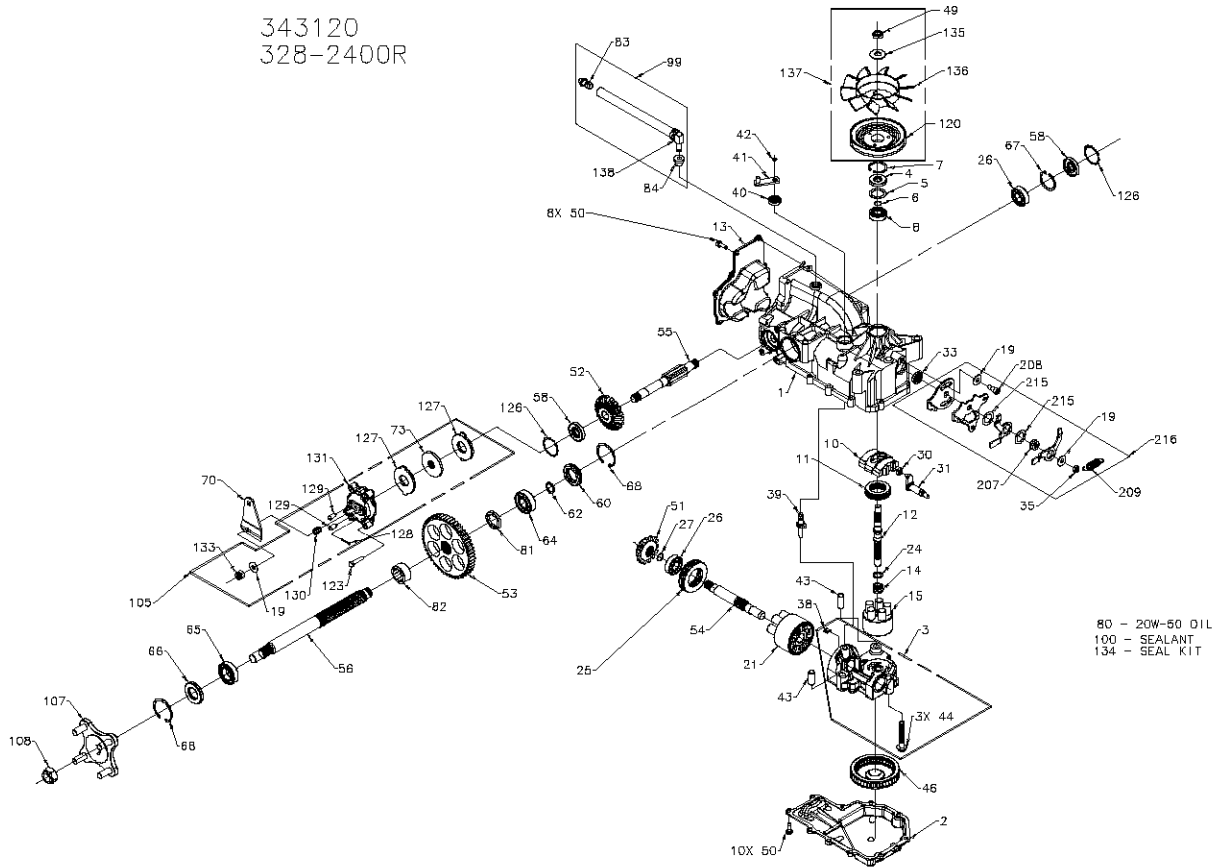

343120
328-2400R

343120
328-2400R

ITEM NO.	HYDRO-GEAR PART NO.	QTY.	DESCRIPTION	ITEM NO.	HYDRO-GEAR PART NO.	QTY.	DESCRIPTION	ITEM NO.	HYDRO-GEAR PART NO.	QTY.	DESCRIPTION
1	70627	1	KIT, HOUSING-MAIN	40	45074	1	LIP SEAL	129	44127	2	BRAKE ACTUATING PIN
		1	HOUSING, MAIN	41	50270	1	BYPASS ARM	130	50919	1	COMPRESSION SPRING BRAKE ANTI DRAG
		2	CRADLE BEARING	42	44870	1	RETAINING RING	131	70560	1	KIT, YOKE-BRAKE
		1	LIP SEAL	43	90002	2	PIN			1	SO HD BOLT 5/16-24 RIBBED
2	5089OFM	1	TRUNNION BUSHING	44	50016	3	SCREW			1	YOKE, BRAKE
		1	LOWER HOUSING	46	50990	1	FILTER	133	44142	1	SLOTTED HEX NUT 5/16-24
3	70667	1	KIT, CENTER SECTION	49	51244	1	HEX LOCK NUT 1/2-20 (NYLON INSERT)	134	70553	1	KIT, SEAL
		1	CENTER SECTION	50	50752	18	SCREW, 1/4-20 X .75 LDCG			1	SEAL, LIP 15 X 35 X 7
		1	BUSHING, .87 X 1.03 X .75	51	50744	1	14T BEVEL GEAR			1	RING, RETAINING
		1	PLATE, BYPASS	52	50745	1	19T BEVEL GEAR			1	SEAL, LIP 12 X 25 X 7
		3	SCREW 3/8-24 X 2.5	53	50746	1	53T SPUR GEAR			1	SEAL, LIP 10 X 25 X 7
		2	CHECK PLUG ASSEMBLY, .027	54	50757	1	MOTOR SHAFT			1	RING, RETAINING
4	900800D-0128	1	LIP SEAL	55	51335	1	BRAKE SHAFT			2	SEAL, LIP 17 X 40 X 7
5	2003018	1	SPACER	56	50748	1	SHAFT, AXLE			1	SEAL, LIP 1.85 X .32
6	2003016	1	WIRE RETAINING RING	58	51161	2	SEAL, LIP 17 X 40 X 7			1	RING, RETAINING
7	2003052	1	RETAINING RING	60	50995	1	SEAL PLUG - SIDE			1	RING, RETAINING .440 EXTERNAL
8	2003043	1	BALL BEARING	62	50759	1	RETAINING RING - AXLE			1	SEAL, LIP .98 X 1.85 X .276
10	2003087	1	VARIABLE SMASHPLATE	64	50743	1	BEARING-BALL 20X47X14(6204)			1	RING, RETAINING
11	50551	1	THRUST BEARING 30 X 52 X 13	65	50740	1	BEARING-BALL 25X47X12(6005)			2	RING, RETAINING
12	50005	1	INPUT SHAFT	66	50751	1	SEAL			2	RING, RETAINING
13	50891RM	1	COVER-BACK	67	50329	1	RETAINING RING			2	SEAL, LIP 17 X 40 X 5
14	2003014	1	SPRING, BLOCK	68	50760	2	RETAINING RING-AXLE	135	51234	1	WASHER, .531 X 1.250 X .092 (BELLEVILLE)
15	70331	1	10cc CYLINDER BLOCK ASS'Y	70	51480	1	ARM, BRAKE	136	51362	1	FAN, 6", 10 BLADE
		1	10cc CYLINDER BLOCK	73	44855	1	ROTOR, BRAKE	137	70671	1	KIT, FAN-PULLEY
		5	50cc PISTON SPRING	80	50942-2	1	20W-50 DIL			1	WASHER, .531 X 1.250 X .092 (BELLEVILLE)
		5	PISTON SEAT WASHER	81	50942-1	1	AXLE BUSHING			1	FAN, 6", 10 BLADE
		5	10cc PISTON	82	70109	1	CAP VENT ASSEMBLY			1	HEX LOCK NUT 1/2-20 (NYLON INSERT)
		3	WASHER	83		1	CAP-POPPET VALVE			1	PULLEY, 4.5
18	44130	1	21cc CYLINDER BLOCK ASS'Y	84	51481	1	PLASTIC VENT	138	70588	1	HOSE/FITTING ASSEMBLY
		1	21cc CYLINDER BLOCK	89	70592	1	VENT, BUSHING			1	METAL FITTING
		2	21cc PISTON SPRING	99		1	KIT, BREATHER			1	PINCH CLAMP SINGLE EAR
		2	PISTON SEAT WASHER			1	CAP-VENT ASSEMBLY	207	51396	1	1/2 HOSE 12.0" LONG
		2	21cc PISTON			1	BUSHING-VENT			1	SPACER, RTN
24	2003017	1	WASHER, BLOCK THRUST	100	50928	1	HOSE/FITTING ASSEMBLY			2	SCREW, 5/16-24 X .75 (PATCH)
25	50552	1	THRUST BEARING 42 X 68 X 18	105	70561	1	SEALANT			1	SPRING, EXTENSION
26	50315	2	BALL BEARING			1	KIT, BRAKE			1	WASHER, NYLON
27	2000022	1	WIRE RETAINING RING			1	WASHER			1	RTN, KIT
30	2000015	1	SLGT GUIDE			1	ROTOR, BRAKE			2	WASHER
31	50807	1	TRUNNION ARM			2	STATOR, BRAKE FRICTION			1	HEX LOCK NUT, 5/16-24 UNF (NYLON INSERT)
33	900800D-0126	1	LIP SEAL	107	70314	1	COTTER PIN 3/32 X 3/4			1	SPACER, RTN
35	50108	1	HEX LOCK NUT, 5/16-24 UNF (NYLON INSERT)			1	BRAKE ACTUATING PIN			1	SCREW, 5/16-24 X .75 (PATCH)
38	70680	1	KIT, BYPASS PLATE			2	COMPRESSION SPRING ANTI DRAG			1	SPRING, EXTENSION
39	2003555	1	BYPASS ACTUATOR			1	KIT, YOKE-BRAKE			2	WASHER, NYLON
						1	HUB ASSEMBLY			1	CONTRDL ARM
						1	LUB BOLT			1	ARM, RTN SCISSOR, OUTER
						1	HUB			1	ARM, RTN SCISSOR, INNER
						1	NUT, HEX 3/4-16			1	ARM, RETURN
108	50863	1	PULLEY, 4.5	120	51242	1	SCREW, 1/4-28 X 1.25 W/PATCH				
120	51242	1	PULLEY, 4.5	123	51341	3	SCREW, 1/4-28 X 1.25 W/PATCH				
123	51341	3	SCREW, 1/4-28 X 1.25 W/PATCH	126	51316	2	RING, RETAINING				
126	51316	2	RING, RETAINING	127	51340	2	STATOR, BRAKE FRICTION				
127	51340	2	STATOR, BRAKE FRICTION	128	44101	1	COTTER PIN 1/32 X 3/4				
128	44101	1	COTTER PIN 1/32 X 3/4								