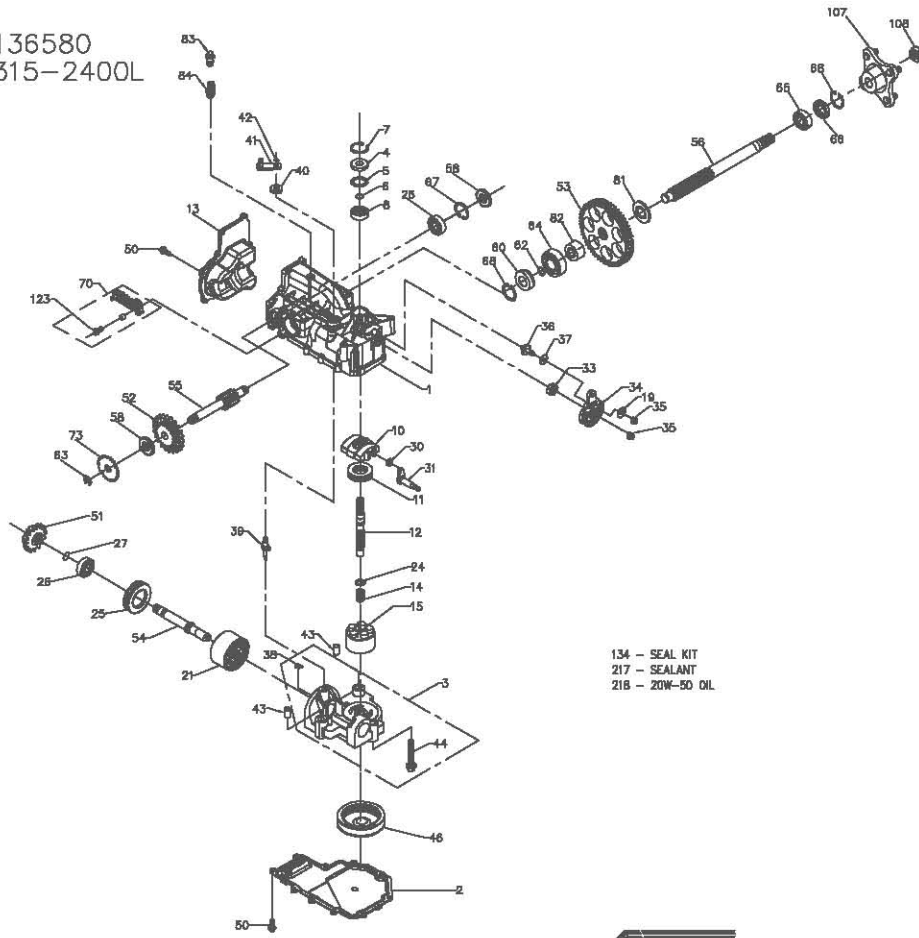

136580
315-2400L

136580
315-2400L

ITEM #	PART #	QTY	DESCRIPTION
1	70329	1	UPPER HOUSING ASSEMBLY
		1	UPPER HOUSING
		1	ADHESIVE BAR CODE LABEL
2	5089ORM	1	TRUNNION BUSHING
3	7067B	1	LOWER HOUSING
		1	CENTER SECTION
		1	BUSHING .87 X 1.03 X .75
		1	PLATE, BYPASS
		3	SCREW, 3/8-24 X 2.5
		1	CHECK PLUG ASSEMBLY, .027
		1	CHECK PLUG ASSEMBLY, .044
4	9008000-0128	1	LIP SEAL
5	2003018	1	SPACER
6	2003016	1	WIRE RETAINING RING
7	2003052	1	RETAINING RING
8	2003043	1	BALL BEARING
10	2003067	1	VARIABLE SWASHPLATE
11	50551	1	THRUST BEARING 30 X 52 X 13
12	50005	1	INPUT SHAFT
13	50881RM	1	COVER-BACK
14	2003014	1	SPRING, BLOCK
15	70331	1	10cc CYLINDER BLOCK ASS'Y
		1	10cc CYLINDER BLOCK
		5	10cc PISTON SPRING
		5	PISTON SEAT WASHER
		5	10cc PISTON
19	44130	1	WASHER
21	70082	1	21cc CYLINDER BLOCK ASS'Y
		1	21cc CYLINDER BLOCK
		7	21cc PISTON SPRING
		7	PISTON SEAT WASHER
		7	10cc PISTON
24	2003017	1	WASHER, BLOCK THRUST
25	50552	1	THRUST BEARING 42 X 68 X 18
26	50315	2	BALL BEARING
27	2000022	1	WIRE RETAINING RING
30	2000015	1	SLOT GUIDE
31	50807	1	TRUNNION ARM
33	9008000-0128	1	LIP SEAL
34	50749	1	CONTROL ARM
35	50317	2	NUT
36	50426	1	STUD - SHORT 5/16-24
37	50281	1	FRICTION PUCK
38	70880	1	KIT, BYPASS PLATE
39	2003555	1	BYPASS ACTUATOR
40	45074	1	LIP SEAL
41	50270	1	BYPASS ARM
42	44870	1	RETAINING RING
43	50002	2	PIN