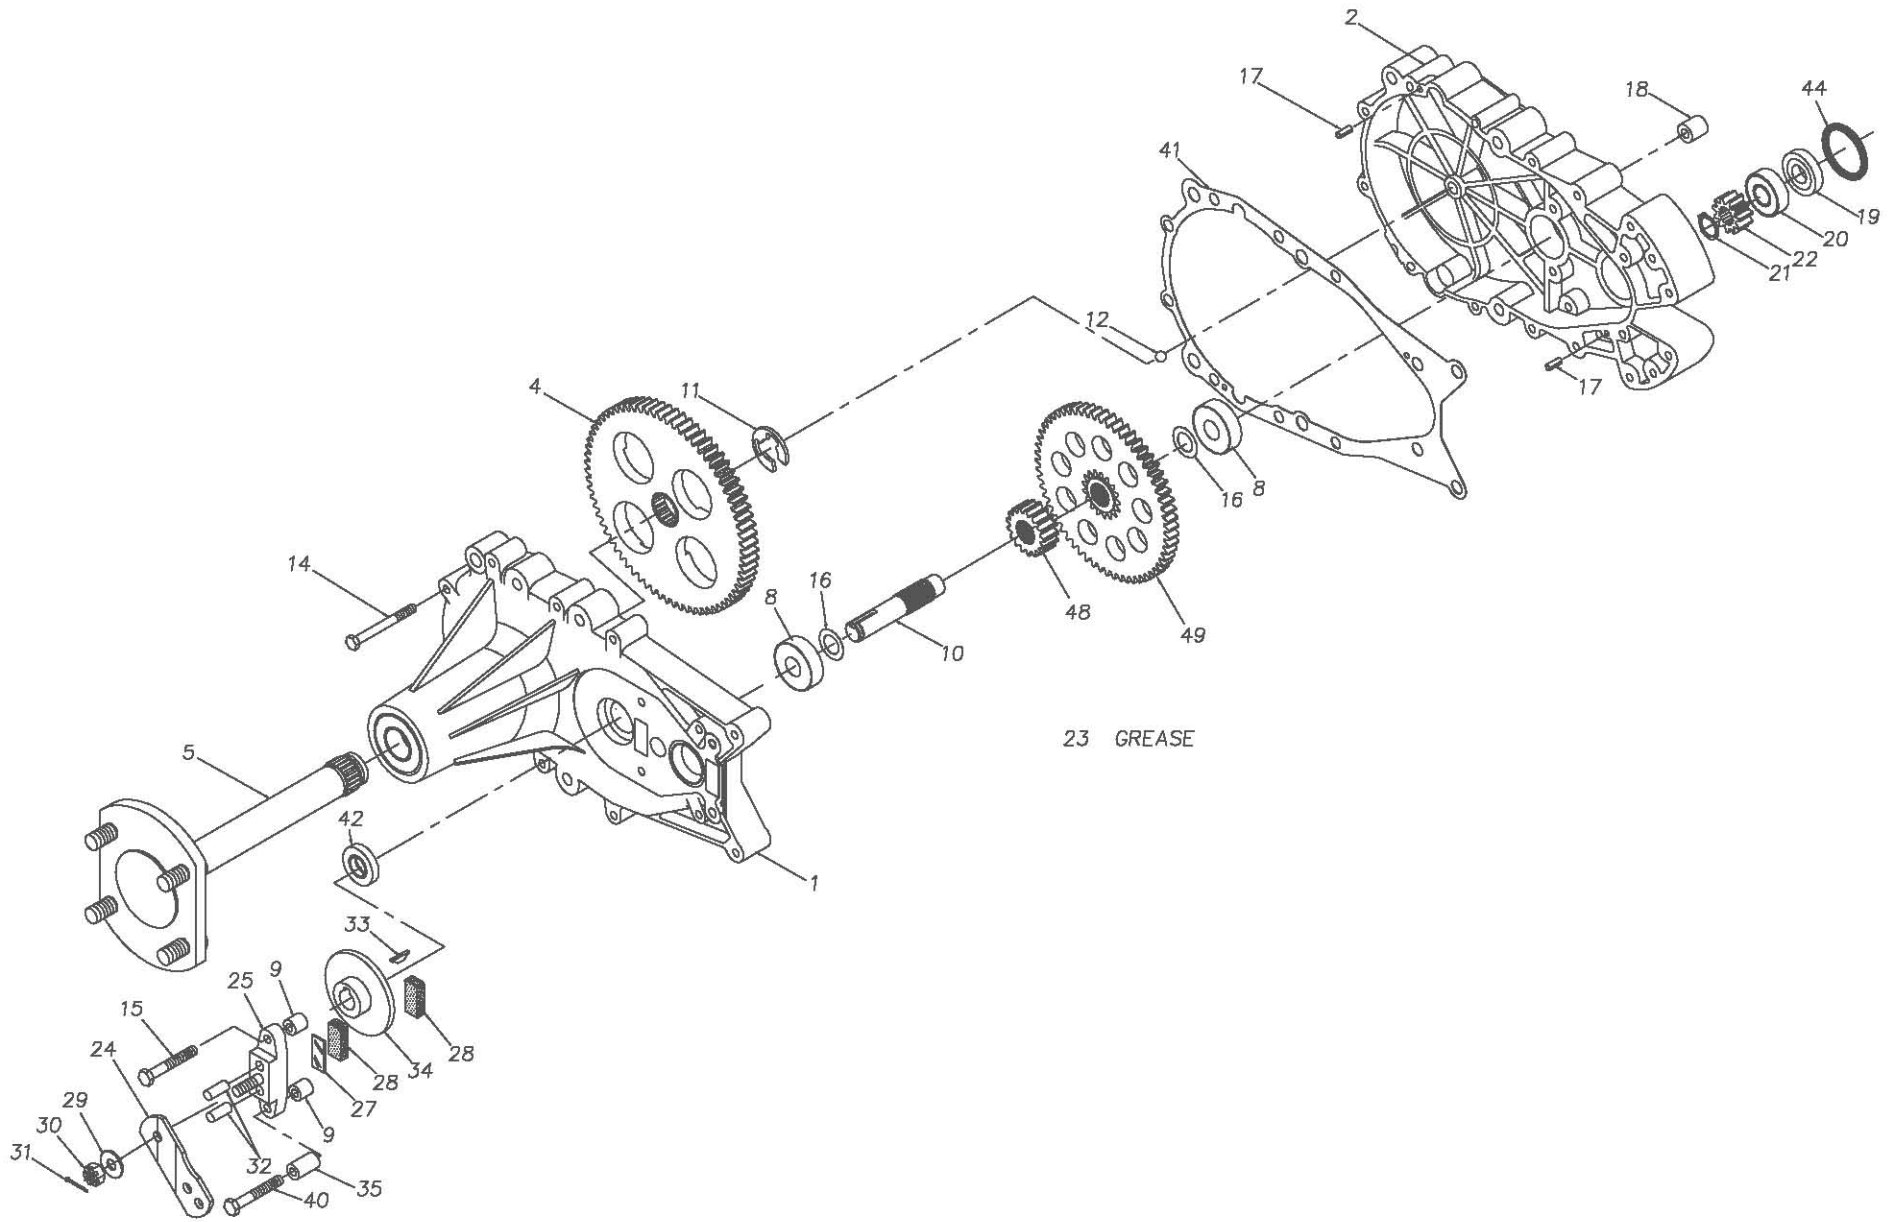

481589
222-2500R

P.1 of 2. 70321-S3

481589
222-2500R

REF	PART NO.	QTY	DESCRIPTION
1	70319	1	ASS'Y, AXLE CARRIER HOUSING
		1	AXLE CARRIER HOUSING
		1	BALL BEARING, 52MM X 25MM X 15MM
		1	FLANGE BEARING
		1	OIL SEAL, 1.25 OD X .625 ID
		1	OIL SEAL, 52MM X 25MM
2	50954	1	HYDRO MOUNT HOUSING
4	44358	1	SPLINED 72 TOOTH FINAL DRIVE GEAR
5	62681	1	ASS'Y, AXLE
		1	AXLE SHAFT
		4	LUG BOLT
8	50625	2	BALL BEARING .625ID X 1.57 X .47
9	23770	2	BRAKE SPACER
10	44351	1	BRAKE SHAFT (SPLINED)
11	44359	1	E-RING
12	9001214-3700	1	BALL, 3/8" DIAMETER
15	44276	1	BOLT, 1/4-20 X 1-1/2"
14	44366	10	BOLT, 1/4-20 X 2-1/2"
16	50629	2	WASHER, HT 5/8ID X 1.0 OD X .01 THK
17	44269	2	PIN, SPRING 3/16" X 1/2" LONG
18	23749	2	MOUNTING SPACER (481224 ASS'Y)
-	23749	3	MOUNTING SPACER (481223 ASS'Y)
19	44355	1	BEARING SPACER
20	44232	1	BALL BEARING 15 MM X 35 MM X 11 MM
21	44354	1	RETAINING RING
22	44353	1	11 TOOTH INPUT GEAR
23	50416	2	GREASE(10 OZ TUBE)
24	44094	1	ARM, BRAKE ACTUATOR (481223 ASS'Y)
-	44613	1	ARM, BRAKE ACTUATOR (481224 ASS'Y)
25	62589	1	ASS'Y, BRAKE YOKE
		1	BRAKE YOKE
		1	SQUARE HEAD BOLT
27	44134	1	PLATE, PUCK
28	44132	2	PUCK, BRAKE
29	44130	1	WASHER, 7/16 X 7/8 OD X .06 HT
30	44142	1	NUT, CASTLE 5/16-24 PL
31	44101	1	PIN, COTTER
32	44127	2	PIN, BRAKE ACTUATING
33	44143	1	KEY, HI PRO 3/16 X 5/8
34	44090	1	DISC, BRAKE
35	23711	1	SPACER, TORSION SPRING
40	44612	1	BOLT, 1/4-20 X 2-1/2"
41	50223	1	GASKET, HSG
42	50263	1	OIL SEAL, 1.25 X .625
44	50267	1	O-RING
48	50419	1	17T GEAR
49	50420	1	60T GEAR

P.2 of 2. 70321-S3