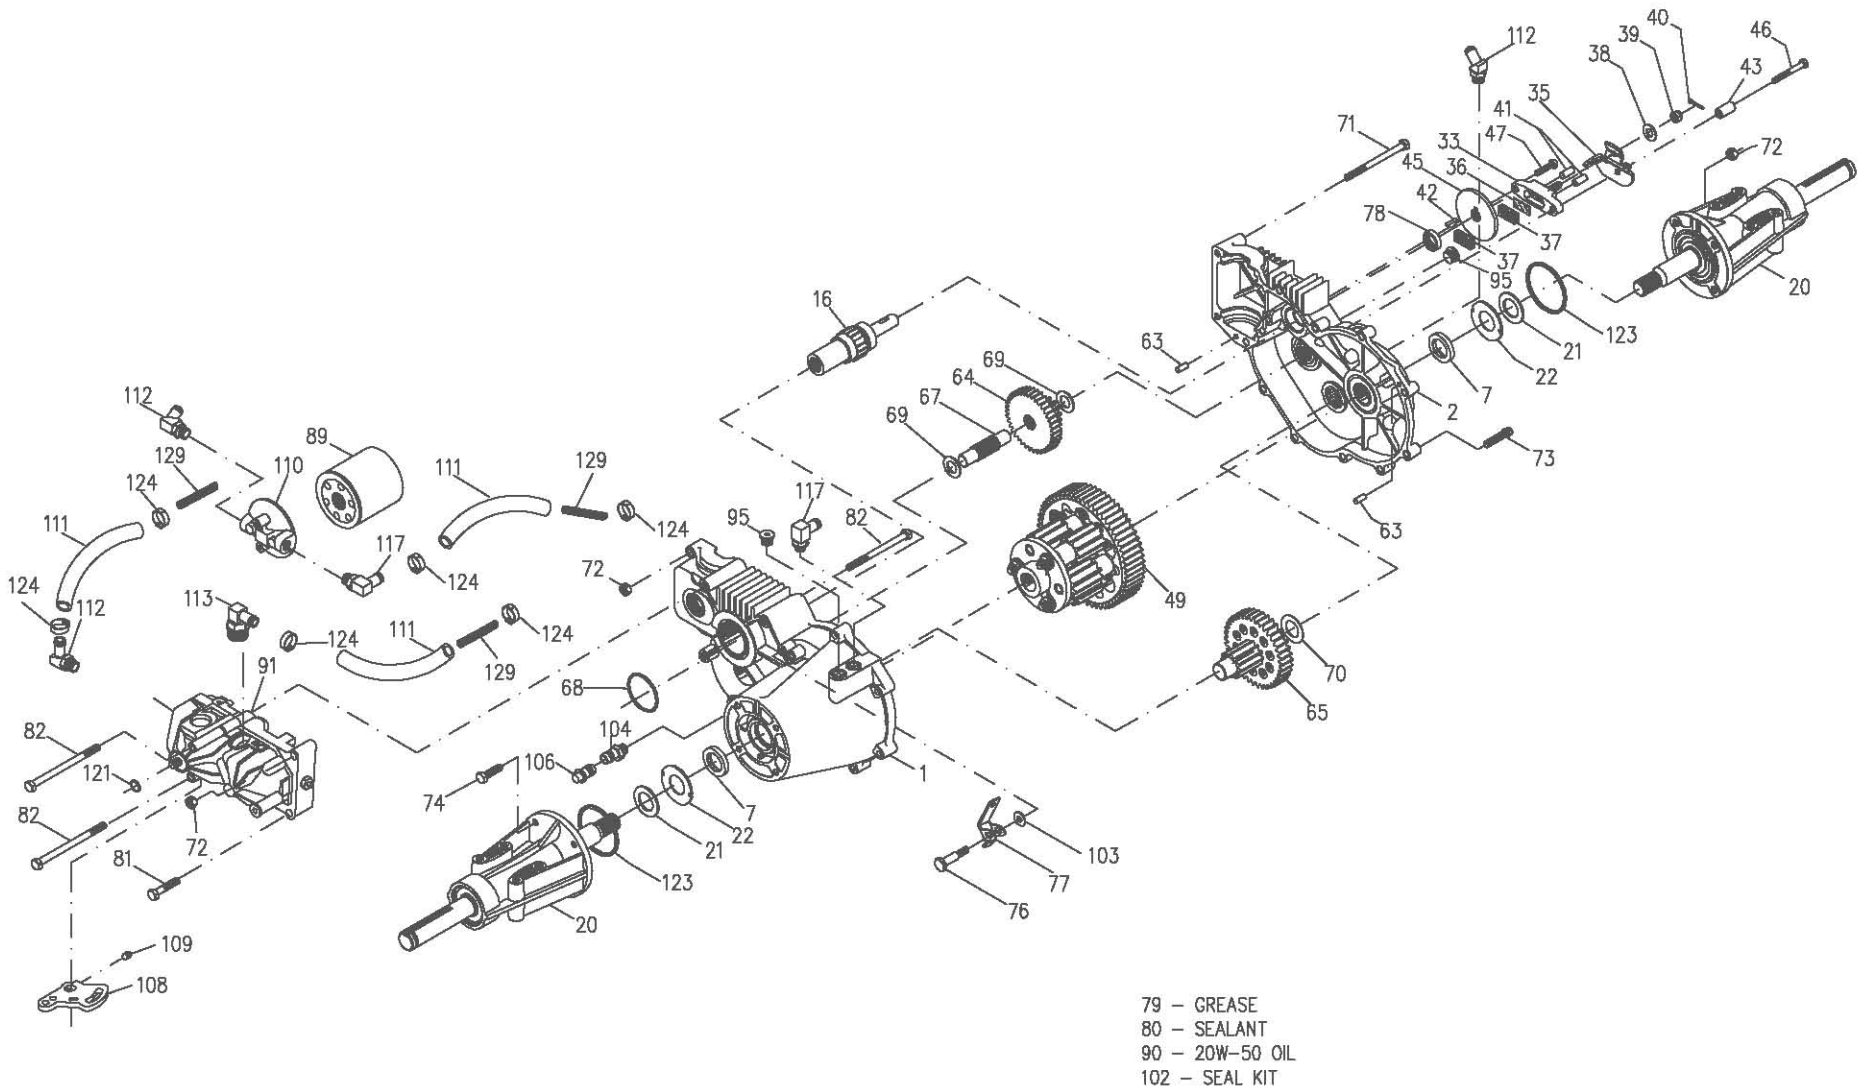

150073
218-3010L

150073
218-3010L

ITEM NO.	HYDRO-GEAR PART NO.	QTY	DESCRIPTION
1	70086	1	ASSEMBLY, L H HOUSING
		1	L H HOUSING
		1	DISC, THRUST 1-1/8 OD
		1	BEARING, NEEDLE SCE1412
		1	BEARING, BALL 25MM X 52MM
		1	BEARING, NEEDLE - SCH 1012
		1	SEAL, OIL .984 X 1.5 X .25
2	70088	1	ASSEMBLY, R H HOUSING
		1	HOUSING, R H TRANSAXLE
		1	BOLT, RIB NECK 5/16-18
		1	WASHER, RUBBER 5/8 OD X .313 ID X .04
		1	BEARING, NEEDLE SCE1412
		1	BEARING, BALL 25MM X 52MM
		1	BEARING, NEEDLE - SCH 1012
		1	SEAL, OIL .984 X 1.5 X .25
7	44782	2	OIL SEAL .984 X 1.5 X .25
16	62877	1	BRAKE SHAFT ASSEMBLY
		1	SHAFT, BRAKE
		2	BEARING, BALL .62 X 1.38 X .43
		1	GEAR, 17T
		1	COUPLING
20	70087	2	AXLE MOUNTING HORN ASSEMBLY
		1	AXLE MOUNTING HORN
		1	BEARING, 25MM ID (W/ SEALS)
		1	WASHER, 1.0 X 1.63 X .08 HT
		1	WASHER, 1.0 X 2.06 X .09 HT
		1	SHAFT, AXLE
		1	RING, RETAINING
21	44805	2	WASHER, 1.0 X 1.63 X .08 HT
22	44806	2	WASHER, 1.0 X 2.06 X .09 HT
33	62589	1	BRAKE YOKE ASSEMBLY
		1	YOKE, BRAKE
		1	BOLT, SQ HD 5/16-24
35	50214	1	ARM, BRAKE
36	44134	1	PLATE, PUCK
37	44132	2	PUCK, BRAKE
38	44130	1	WASHER, 7/8OD X 7/16 X .060 HT
39	44142	1	NUT, SLOTTED HEX
40	44101	1	PIN, COTTER
41	44127	2	PIN, BRAKE ACTUATING
42	44143	1	KEY, HI-PRO 3/16 X 5/8
43	50259	1	SPACER
45	44090	1	DISC, BRAKE
46	44276	1	BOLT, 1/4-20 X 1-1/2
47	44433	1	BOLT, 1/4-20 X 1 W/NYLOK GR5