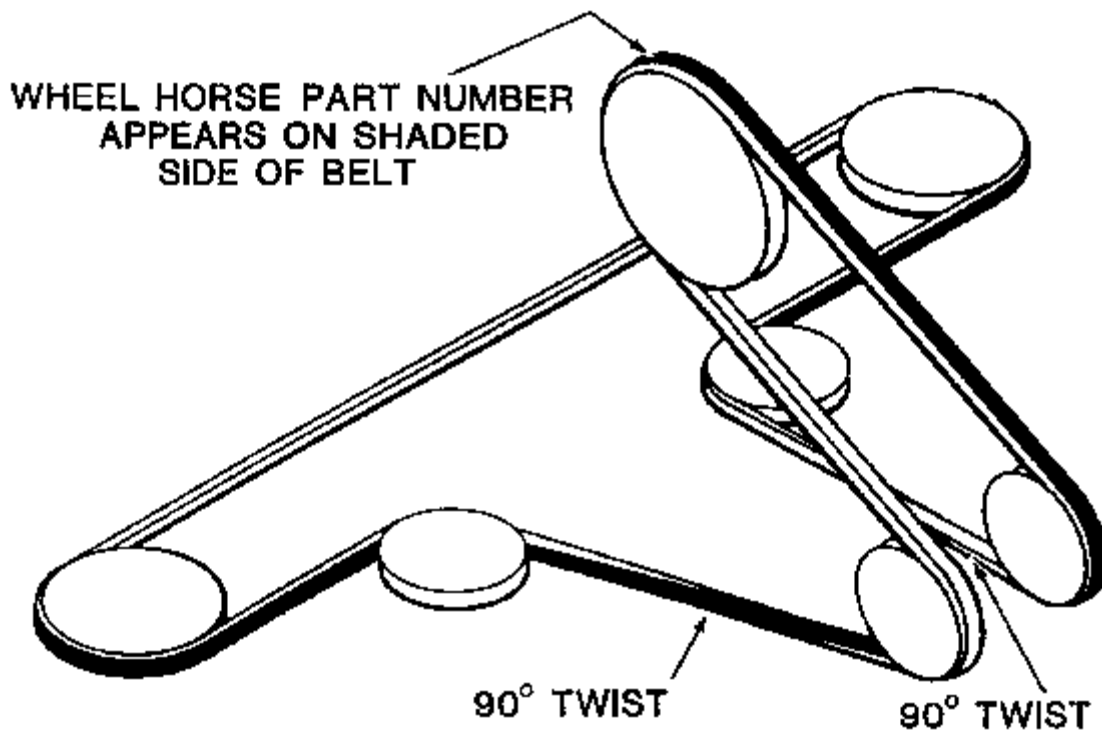


Wheel Horse Service Bulletins 1961 - 1990: **#402** Issued: March 1987

Mower Belt Installation - 37" Side Discharge Mower

[Previous](#) [Table of Contents](#) [Next](#)

05-07SC01

Subject

1.1 The 05-57SC01, 37" side discharge mower is driven by one (1) HAA double V-belt, Wheel Horse part #111178.

1.2 The above #111178 belt will fail prematurely if improperly installed.

Service Action

2.1 Refer to the belt routing illustration below for the correct belt routing. NOTE: For reference, one side of the belt has been shaded.

2.2 The Wheel Horse belt part #111178 appears on the shaded side of the belt.

ROUTING	SERVICE MANAGER	SALES MANAGER	PARTS MANAGER	CHIEF MECHANIC	MECHANIC NO 1	MECHANIC NO 2	MECHANIC NO 3	MECHANIC NO 4	RETURN THIS TO
INITIAL HERE →									