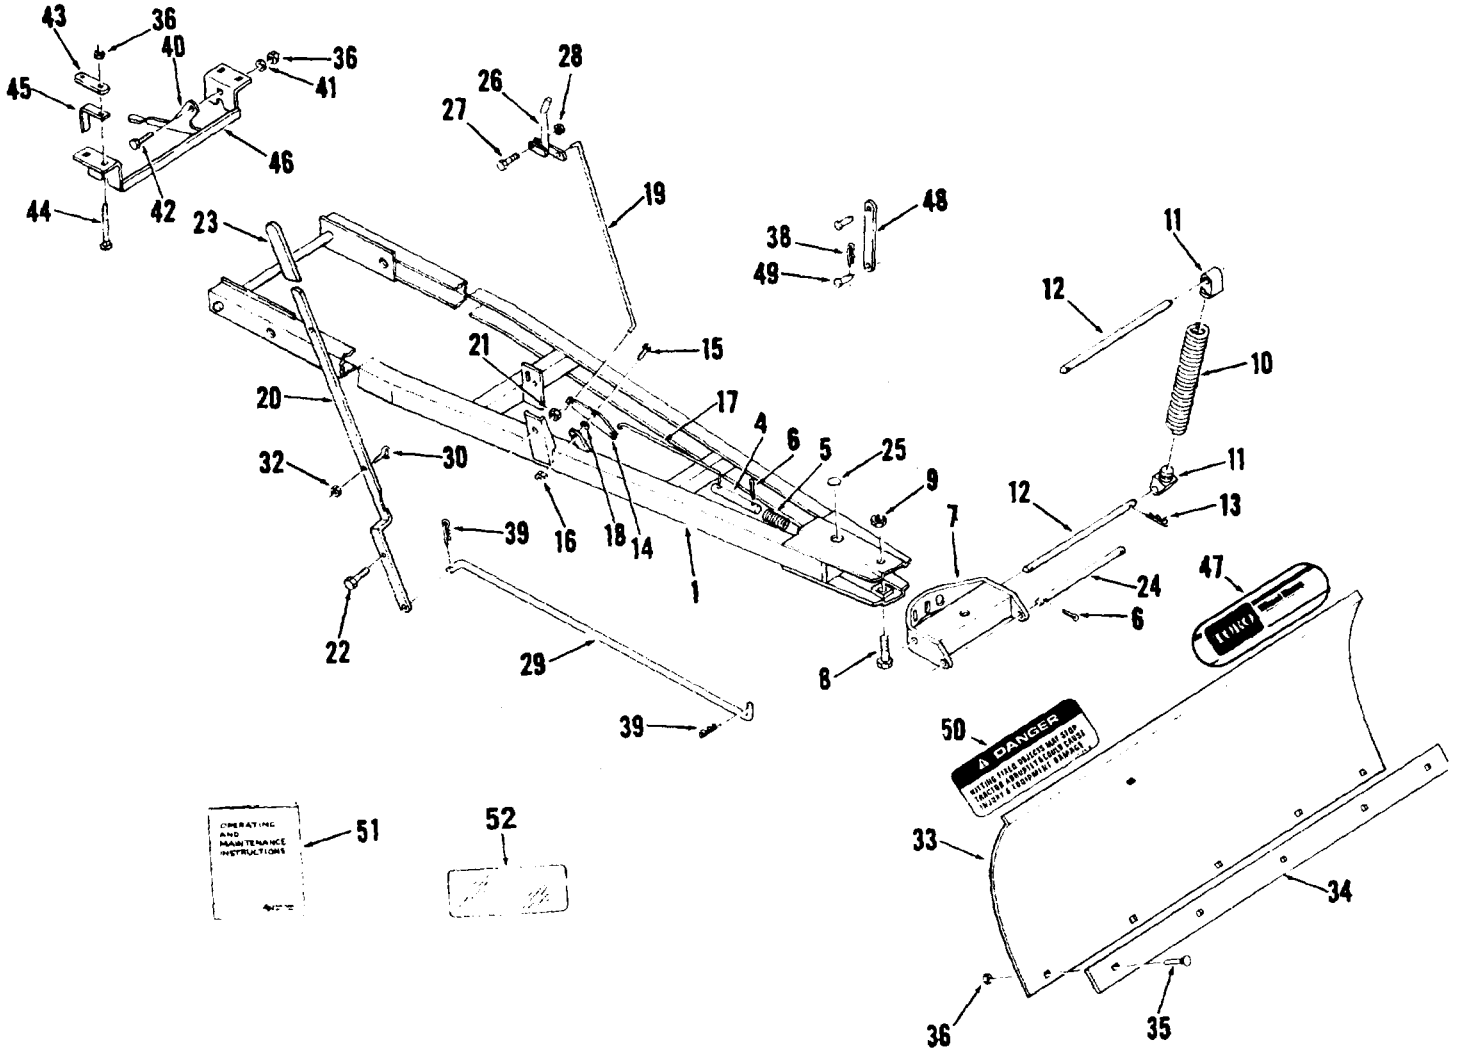

Attachment Parts Manual

06-48BC02 - 48 in. (112 cm) Snow/Dozer Blade

Snow/Dozer Blade
48 in. (122 cm)

Wheel Horse®
Tractors & Riding Mowers

SNOW/DOZER BLADE - 48 in (122 cm)
VEHICLE IDENTIFICATION NUMBER - 06-48BC02

SNOW /DOZER BLADE - 48 in. (122 cm)
 VEHICLE IDENTIFICATION NUMBER - 0648BC02

Parts available only through authorized dealers.
 When ordering parts always list Part No. and Description.
 (Specifications subject to change without notice.)

ITEM NO.	PART NO.	DESCRIPTION	NO. REQ'D
1	108567	Frame Assembly (Includes Reference # 4,5,6)	1
4	5127	Index Pin	1
5	2354	Spring	1
*6	932017	Cotter Pin 1/8 x 1 (2 in Loose Parts Package)	3
7	103475	Sector & Channel Assembly	1
*8	908256	Bolt 3/4-16 x 3 3/4	1
*9	915640	E.S. Nut 3/4-16	1
10	5117	Trip Return Spring	2
11	5125	Lug	4
12	5120	Trip Pivot Rod	2
*13	933512	Hairpin Cotter	4
*14	3770	Index Plate	1
*15	908034	Bolt 3/8-16 x 1	1
*16	915663	E.S. Nut 3/8-16	1
17	3771	Lower Index Rod	1
*18	920009	Washer 3/8 SAE	1
19	104341	Upper Index Rod	1
20	104340	Index Lever	1
*21	915238	Jam Nut 1/2-13	1
*22	908057	Bolt 1/2-13 x 1	1
23	5359	Grip	1
24	4564	Lower Pivot Rod	1
25	4944	Plug Button	2
*26	5107	Lever Assembly	1
*27	908005	Bolt 1/4-20 x 1	1
*28	915111	Nylok Nut 1/4-20	1
29	104338	Blade Control Rod	1
30	108566	Eye Bolt	1
32	915740	Nut #10-24	1
33	109593	Blade	1
34	109596	Blade Edge Plate	1
35	900062	Carriage Bolt 3/8-16 x 3/4	5
36	915663	E.S. Nut 3/8-16 (6 in Loose Parts Package)	11
*38	933505	Hairpin Cotter	2
*39	933512	Hairpin Cotter	2
*40	104657	Latching Plate	2
*41	920009	Washer 3/8 SAE	2
*42	908034	Bolt 3/8-16 x 1	2
*43	3697	Link	2
*44	900073	Carriage Bolt 3/8-16 x 3 1/2	4
*45	7713	Angle Spacer	2
46	104659	Mounting Bracket Assembly	1
47	117516	Decal	1
*48	105052	Link - Short	1
*49	932962	Clevis Pin	2
50	113915	Decal - Danger	1
51	810280R1	Operating and Maintenance Instructions	1
52	112403	VIN Tag Overlay	1

* Indicates Part of "A" Frame Loose Parts Package 803321