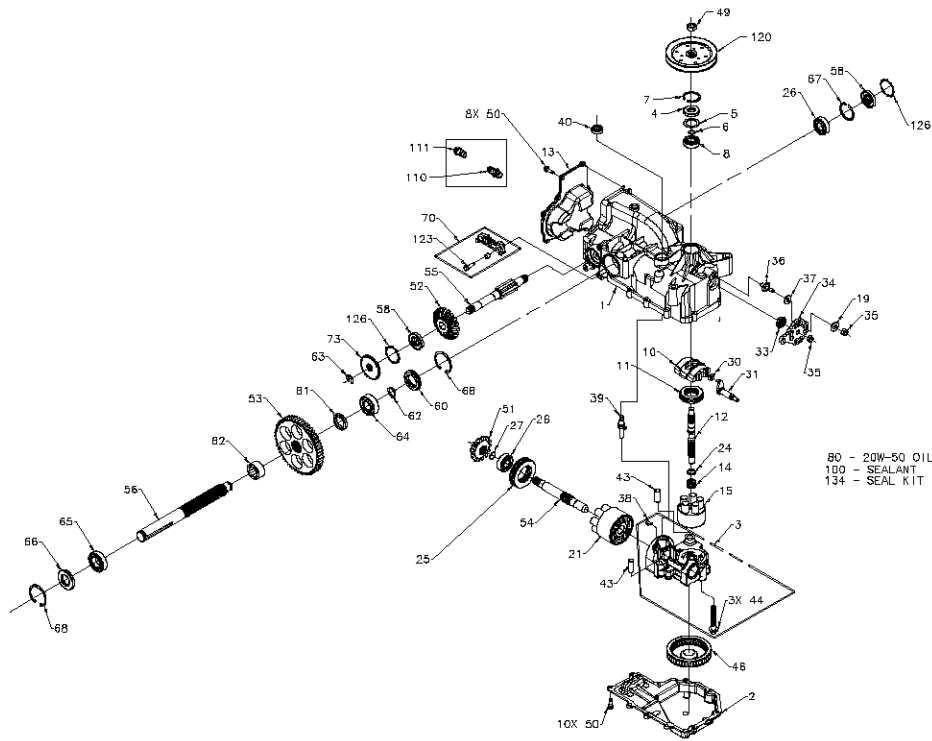

322-2400R

322-2400R

ITEM #	PART #	QTY	DESCRIPTION
1	70590	1	KIT, HOUSING-MAIN
		1	HOUSING, MAIN
		2	CRADLE BEARING
		1	LIP SEAL
		1	TRUNNION BUSHING
2	50890RM	1	KIT, CENTER SECTION
3	70667	1	CENTER SECTION
		1	BUSHING .67 X 1.03 X .75
		1	PLATE, BYPASS
		2	SCREW 3/8-24 X 2.5
		2	CHECK PLUG ASSEMBLY, .027
		1	LIP SEAL
4	9008000-0128	1	SPACER
	2003018	1	WIRE RETAINING RING
	2003052	1	RETAINING RING
	2003043	1	BALL BEARING
	2003067	1	VARIABLE SWASHPLATE
10		1	THRUST BEARING 30 X 52 X 13
11	50551	1	INPUT SHAFT
12	50005	1	COVER-BACK
13	50891RM	1	SPRING, BLOCK
14	2003014	1	10cc CYLINDER BLOCK ASS'Y
15	70331	1	10cc CYLINDER BLOCK
		5	10cc PISTON SPRING
		5	PISTON SEAT WASHER
		5	10cc PISTON
19	44130	1	WASHER, BLOCK THRUST
21	70082	1	21cc CYLINDER BLOCK ASS'Y
		1	21cc CYLINDER BLOCK
		7	21cc PISTON SPRING
		7	PISTON SEAT WASHER
		7	21cc PISTON
24	2003017	1	WASHER, BLOCK THRUST
25	50552	1	THRUST BEARING 42 X 68 X 16
26	50315	2	BALL BEARING
27	2000022	1	WIRE RETAINING RING
30	2000015	1	SLOT GUIDE
31	50897	1	TRUNNION ARM
33	9009000-0126	1	LIP SEAL
34	50749	1	CONTROL ARM
35	50317	2	NUT
36	50426	1	STUD - SHORT 5/16-24
37	50281	1	FRICITION PUCK
38	70680	1	KIT, BYPASS PLATE
39	2003555	1	BYPASS ACTUATOR
40	45074	1	LIP SEAL
43	50002	2	PIN
44	50016	3	SCREW
46	50990	1	FILTER
49	44133	1	HEX NUT 1/2-20
50	50752	18	SCREW, 1/4-20 X .75 LONG
51	50744	1	14T BEVEL GEAR
52	50745	1	19T BEVEL GEAR
53	50746	1	53T SPUR GEAR