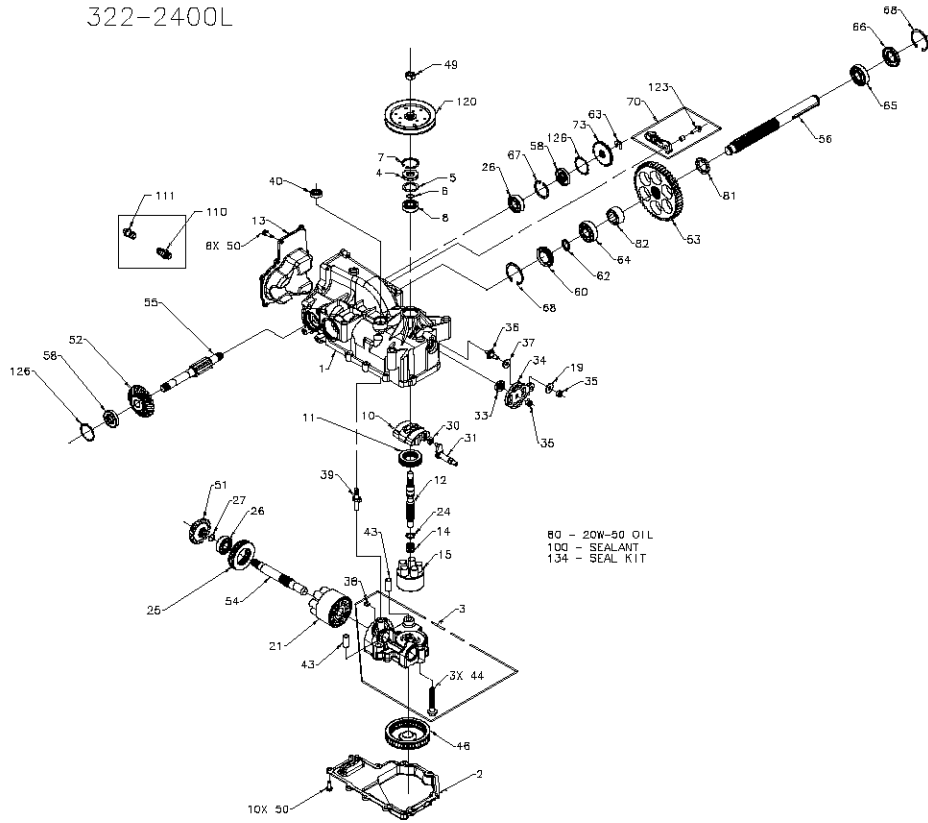

322-2400L

322-2400L

ITEM #	PART #	QTY	DESCRIPTION
1	70590	1	KIT, HOUSING-MAIN
		1	HOUSING, MAIN
		2	CRADLE BEARING
		1	LIP SEAL
		1	TRUNNION BUSHING
2	50890RM	1	LOWER HOUSING
3	70867	1	KIT, CENTER SECTION
		1	CENTER SECTION
		1	BUSHING .67 X 1.03 X .75
		1	PLATE, BYPASS
		3	SCREW 3/8-24 X 2.5
		2	CHECK PLUG ASSEMBLY, .027
4	9008000-0128	1	LIP SEAL
5	2003018	1	SPACER
6	2003016	1	WIRE RETAINING RING
7	2003052	1	RETAINING RING
8	2003043	1	BALL BEARING
9	2003023	2	CRADLE BEARING
10	2003087	1	VARIABLE WASHPLATE
11	50551	1	THRUST BEARING 30 X 52 X 13
12	50605	1	INPUT SHAFT
13	50891RM	1	COVER-BACK
14	2003014	1	SPRING, BLOCK
15	70331	1	10cc CYLINDER BLOCK ASS'Y
		1	10cc CYLINDER BLOCK
		5	10cc PISTON SPRING
		5	PISTON SEAT WASHER
		5	10cc PISTON
19	44130	1	WASHER
21	70082	1	21cc CYLINDER BLOCK ASS'Y
		1	21cc CYLINDER BLOCK
		7	21cc PISTON SPRING
		7	PISTON SEAT WASHER
		7	21cc PISTON
24	2003017	1	WASHER, BLOCK THRUST
25	50552	1	THRUST BEARING 42 X 68 X 16
26	50315	2	BALL BEARING
27	2000022	1	WIRE RETAINING RING
30	2000015	1	SLOT GUIDE
31	50807	1	TRUNNION ARM
33	9008000-0126	1	LIP SEAL
34	50749	1	CONTROL ARM
35	50317	1	NUT
36	50426	1	STUD - SHORT 5/16-24
37	50281	1	FRICITION PUCK
38	70680	1	KIT, BYPASS PLATE
39	2003655	1	BYPASS ACTUATOR
40	45074	1	LIP SEAL
43	50002	2	PIN
44	50016	3	SCREW
46	50390	1	FILTER
49	44133	1	HEX NUT 1/2-20
50	50752	18	SCREW 1/4-20 X .75 LONG
51	50744	1	14T BEVEL GEAR
52	50745	1	19T BEVEL GEAR
53	50746	1	53T SPUR GEAR
54	50757	1	MOTOR SHAFT