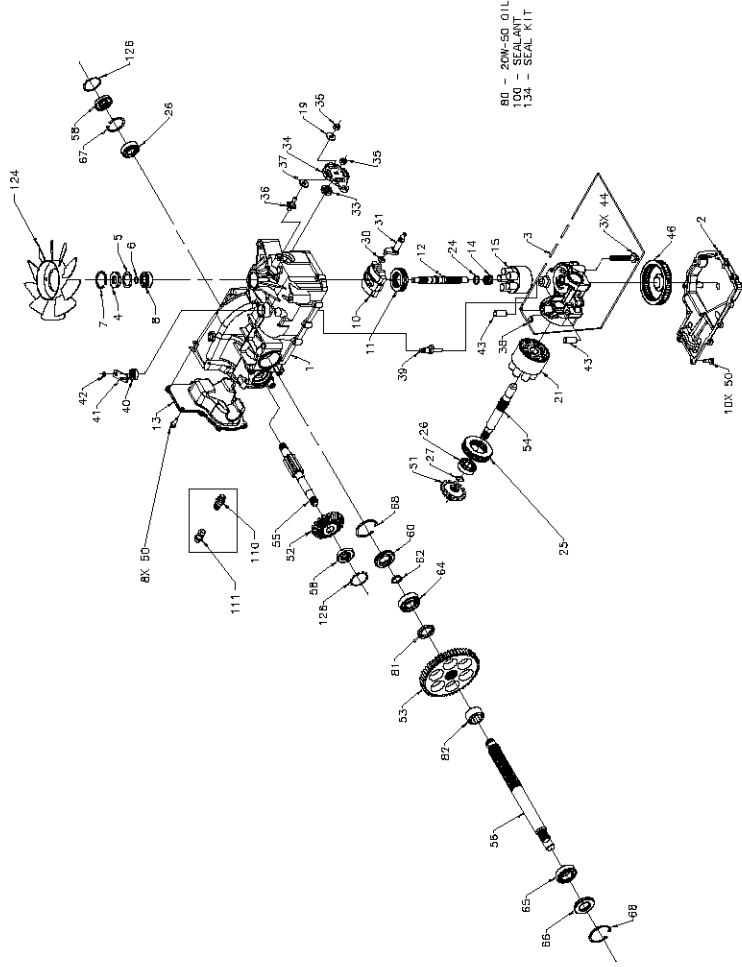

321-2400R

321-2400R

ITEM NO.	HYDRO-GEAR PART NO.	QTY.	DESCRIPTION
1	70590	1	KIT, HOUSING-MAIN
		2	HOUSING, MAIN
		1	GRADLE BEARING
		1	LIP SEAL
3	70679	1	TRUNNION BUSHING
		1	KIT, CENTER SECTION
		1	BUSHING 62 X 1.03 X .75
		1	BEARING 62 X 1.03 X .75
		3	SCREW 3/8-24 X 2.5
		1	CHECK PLUG ASSEMBLY, .044
4	9008000-0128	2	LIP SEAL
5	2003018	1	SPACER
6	2003018	1	WIRE RETAINING RING
7	2003052	1	RETAINING RING
8	2003043	1	BALL BEARING
10	2003087	1	VARIABLE SWASHPLATE
11	50951	1	THRUST BEARING 30 X 62 X 13
12	50005	1	INPUT SHAFT
13	50891RM	1	COVER-BACK
14	50314	1	SPRING BLOCK
15	70331	1	10cc CYLINDER BLOCK ASS'Y
		1	10cc CYLINDER BLOCK
		5	10cc PISTON SPRING
		5	PISTON SEAT WASHER
		5	PISTON
		1	WASHER
19	44130	1	21cc CYLINDER BLOCK ASS'Y
21	70082	1	21cc CYLINDER BLOCK
		7	21cc PISTON SPRING
		7	PISTON SEAT WASHER
		7	10cc PISTON
		1	WASHER, BLOCK THRUST
24	2003017	1	THRUST BEARING 42 X 68 X 16
25	50552	1	WASHER
26	50315	2	WIRE RETAINING RING
27	2000023	1	SLOT GUIDE
30	2000015	1	TRUNNION ARM
31	50807	1	LIP SEAL
33	9008000-0126	1	CONTROL ARM
34	50749	1	NUT
35	50317	2	STUD - SHORT 5/16-24
36	50428	1	FRICITION PUCK
37	50281	1	KIT, BYPASS PLATE
38	70680	1	BYPASS ACTUATOR
38	2003365	1	BEARING
40	50274	1	BYPASS ARM
41	50270	1	RETAINING RING
42	44870	1	PIN
43	50002	2	RETAINING RING
44	50016	3	SCREW