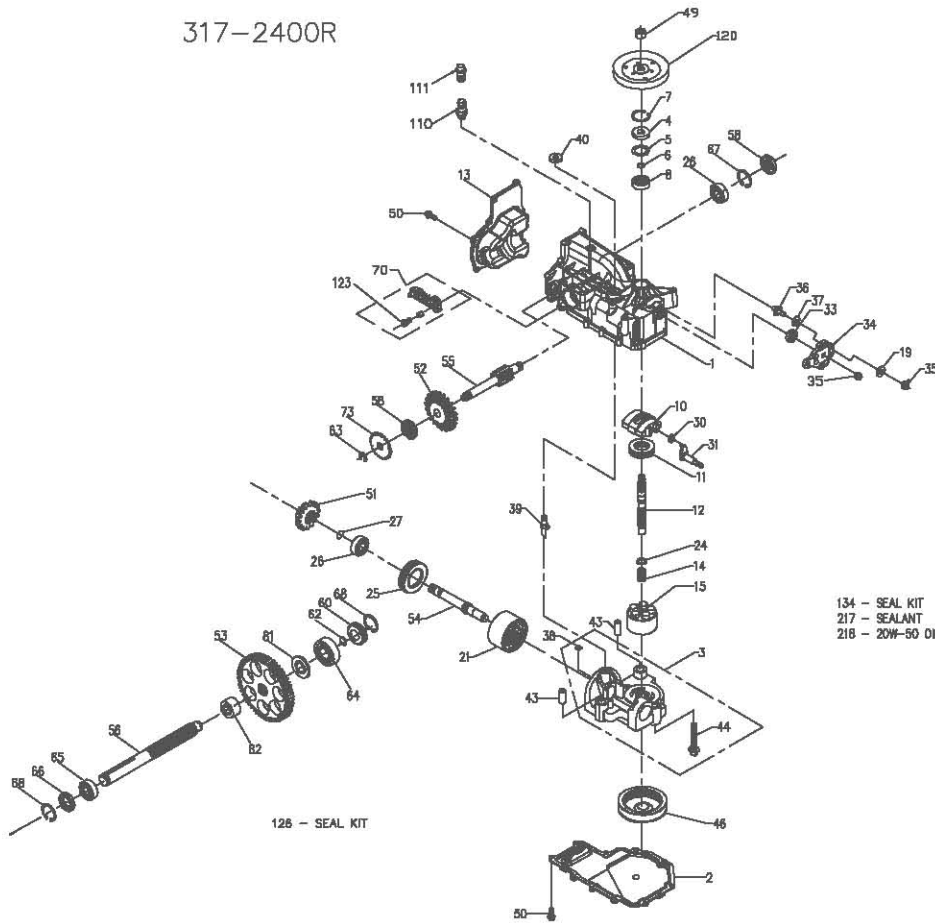

317-2400R

317-2400R

ITEM #	PART #	QTY	DESCRIPTION
1	70329	1	UPPER HOUSING ASSEMBLY
		1	UPPER HOUSING
		2	CRADLE BEARING
		1	TRUNNION BUSHING
		1	LIP SEAL
2	50890RM	1	LOWER HOUSING
3	70667	1	KIT, CENTER SECTION
		1	CENTER SECTION
		1	BUSHING .67 X 1.03 X .75
		1	PLATE, BYPASS
		3	SCREW 3/8-24 X 2.5
		2	CHECK PLUG ASSEMBLY, .027
4	9008000-0128	1	LIP SEAL
5	2003018	1	SPACER
6	2003016	1	WIRE RETAINING RING
7	2003052	1	RETAINING RING
8	2003043	1	BALL BEARING
10	2003087	1	VARIABLE SWASHPLATE
11	50551	1	THRUST BEARING 30 X 52 X 13
12	50005	1	INPUT SHAFT
13	50891RM	1	COVER-BACK
14	2003014	1	SPRING, BLOCK
15	70331	1	10cc CYLINDER BLOCK ASS'Y
		1	10cc CYLINDER BLOCK
		5	10cc PISTON SPRING
		5	PISTON SEAT WASHER
		5	10cc PISTON
19	44130	1	WASHER
21	70082	1	21cc CYLINDER BLOCK ASS'Y
		1	21cc CYLINDER BLOCK
		7	21cc PISTON SPRING
		7	PISTON SEAT WASHER
		7	10cc PISTON
24	2003017	1	WASHER, BLOCK THRUST
25	50552	1	THRUST BEARING 42 X 88 X 16
26	50315	2	BALL BEARING
27	2000022	1	WIRE RETAINING RING
30	2000015	1	SLOT GUIDE
31	50807	1	TRUNNION ARM
33	9008000-0128	1	LIP SEAL
34	50749	1	CONTROL ARM
35	50317	2	NUT
36	50426	1	STUD - SHORT 5/16-24
37	50281	1	FRICTION PUCK
38	70860	1	KIT, BYPASS PLATE
39	2003555	1	BYPASS ACTUATOR
40	45074	1	LIP SEAL
43	50002	2	PIN
44	50018	3	SCREW
46	50890	1	FILTER
49	44133	1	NUT-HEX HEAD JAM 1/2-20