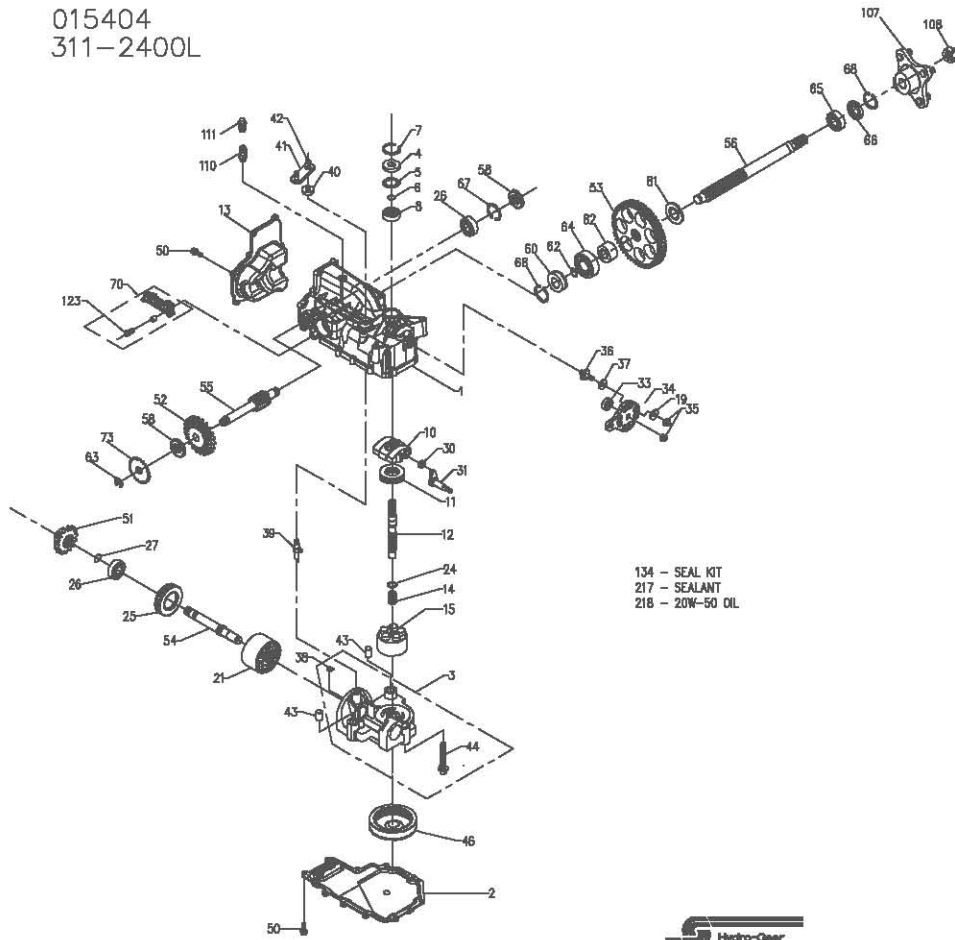

015404
311-2400L

015404
311-2400L

ITEM #	PART #	QTY	DESCRIPTION
1	70329	1	UPPER HOUSING ASSEMBLY
		1	UPPER HOUSING
		1	TRUNNION BUSHING
		2	CRADLE BEARING
2	50890RM	1	LOWER HOUSING
3	70679	1	KIT, CENTER SECTION
		1	CENTER SECTION
		1	BUSHING .67 X 1.03 X .75
		1	PLATE, BYPASS
		3	SCREW 3/8-24 X 2.5
		2	CHECK PLUG ASSEMBLY, .044
4	9008000-012B	1	LIP SEAL
5	2003018	1	SPACER
6	2003016	1	WIRE RETAINING RING
7	2003052	1	RETAINING RING
8	2003043	1	BALL BEARING
10	2003087	1	VARIABLE SWASHPLATE
11	50551	1	THRUST BEARING 30 X 52 X 13
12	50005	1	INPUT SHAFT
13	50891RM	1	COVER-BACK
14	2003014	1	SPRING, BLOCK
15	70331	1	10cc CYLINDER BLOCK ASS'Y
		1	10cc CYLINDER BLOCK
		5	10cc PISTON SPRING
		5	PISTON SEAT WASHER
		5	10cc PISTON
19	44130	1	WASHER
21	70082	1	21cc CYLINDER BLOCK ASS'Y
		1	21cc CYLINDER BLOCK
		7	21cc PISTON SPRING
		7	PISTON SEAT WASHER
		7	10cc PISTON
24	2003017	1	WASHER, BLOCK THRUST
25	50552	1	THRUST BEARING 42 X 68 X 16
26	50315	2	BALL BEARING
27	2000022	1	WIRE RETAINING RING
30	2000015	1	SLOT GUIDE
31	50807	1	TRUNNION ARM
33	9008000-012B	1	LIP SEAL
34	50749	1	CONTROL ARM
35	50317	2	NUT
36	50428	1	STUD - SHORT 5/16-24
37	50281	1	FRICION PUCK
38	70680	1	KIT, BYPASS PLATE
39	2003555	1	BYPASS ACTUATOR
40	45074	1	LIP SEAL
41	50270	1	BYPASS ARM
42	44870	1	RETAINING RING
43	50002	2	PIN
44	50016	3	SCREW
46	50890	1	FILTER
50	50752	18	SCREW, 1/4-20 X .75 LONG
51	50744	1	14T BEVEL GEAR