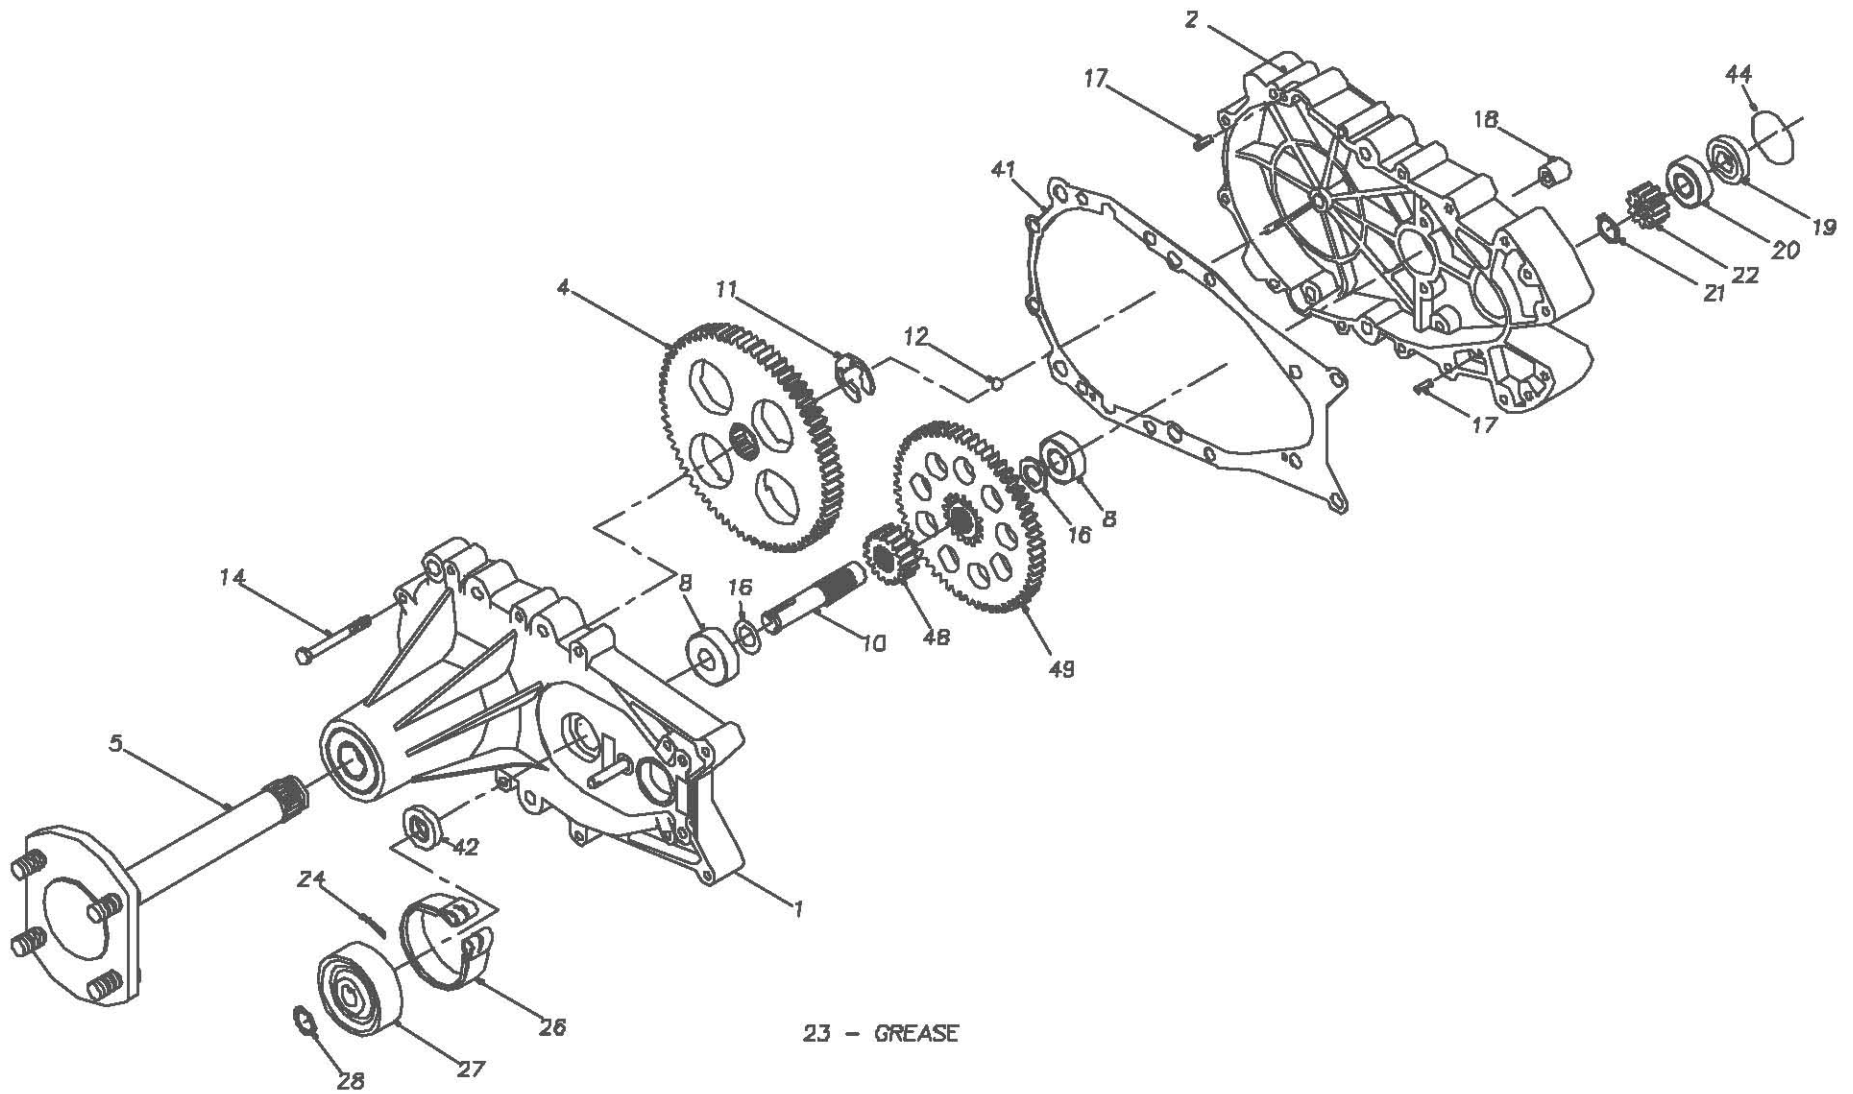

04-600
221-2500

04-600
221-2500

REF	PART NO.	QTY	DESCRIPTION
1	70273	1	ASS'Y, AXLE CARRIER HOUSING
		1	AXLE CARRIER HOUSING
		1	BALL BEARING, 52MM X 25MM X 15MM
		1	FLANGE BEARING
		1	BRAKE PIN
		1	OIL SEAL, 1.25 OD X .625 ID
		1	OIL SEAL, 52MM X 25MM
2	50855	1	HYDRO MOUNT HOUSING
4	44358	1	SPLINED 72 TOOTH FINAL DRIVE GEAR
5	62681	1	ASS'Y, AXLE
		1	AXLE SHAFT
		4	LUG BOLT
8	50625	2	BALL BEARING .6215D X 1.57 X .47
10	44351	1	BRAKE SHAFT (SPLINED)
11	44359	1	E-RING
12	9001214-3700	1	BALL, 3/8" DIAMETER
14	44366	10	BOLT, 1/4-20 X 2-1/2"
16	50629	2	WASHER, 5/8ID X 1.0 OD X .01 THK
17	44269	2	PIN, SPRING 3/16" X 1/2" LONG
18	23749	3	MOUNTING SPACER
19	44355	1	BEARING SPACER
20	44232	1	BALL BEARING 15 MM X 35 MM X 11 MM
21	44354	1	RETAINING RING
22	44353	1	11 TOOTH INPUT GEAR
23	50416	2	GREASE (10 OZ TUBE)
24	44101	1	PIN, COTTER
26	44539	1	BRAKE BAND
27	44540	1	BRAKE DRUM
28	44145	1	RETAINING RING
41	50223	1	GASKET, HSG
42	50263	1	OIL SEAL, 1.25 X .625
44	50267	1	O-RING
48	50419	1	17T GEAR
49	50420	1	60T GEAR