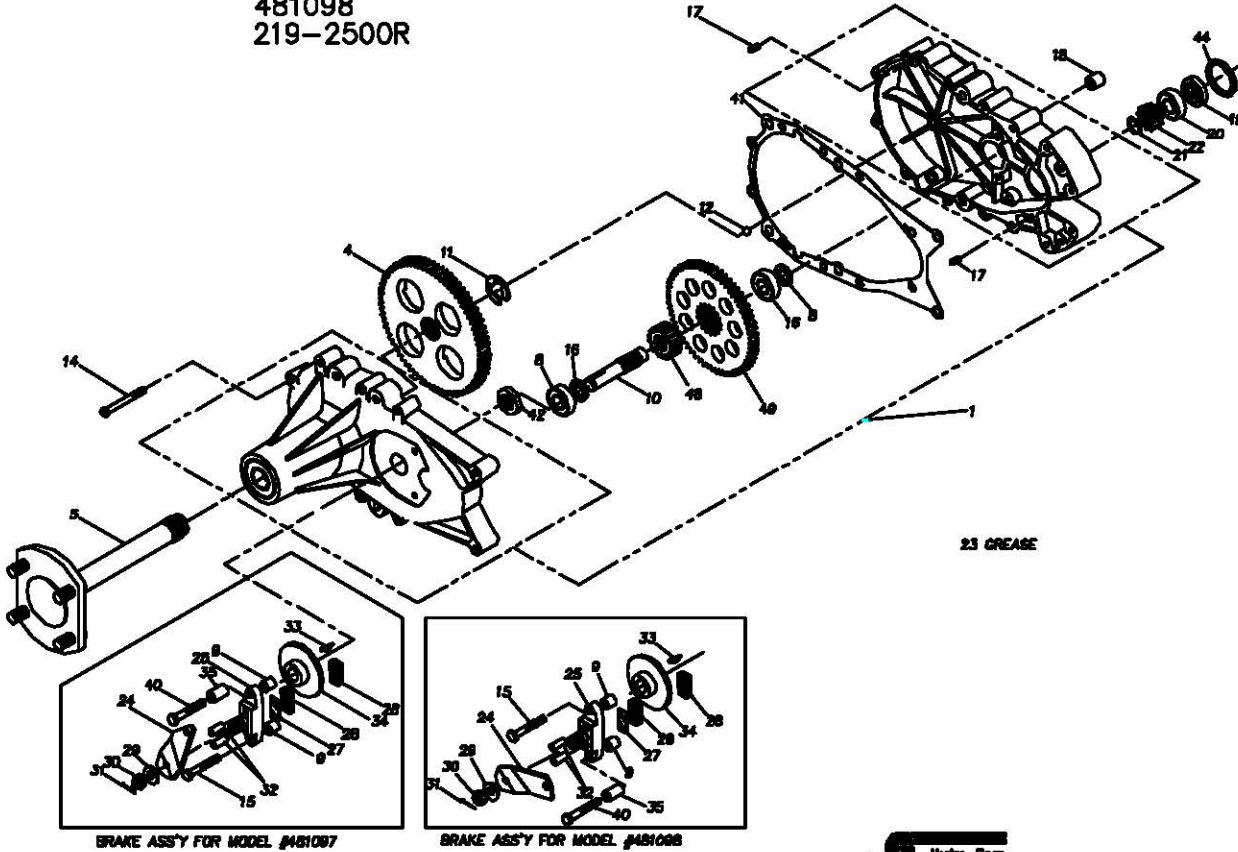

481097
219-2500L

481098
219-2500R

481097
219-2500L

481098
219-2500R

REF	PART NO.	QTY	DESCRIPTION	REF	PART NO.	QTY	DESCRIPTION
1	70508	1	KIT - SERVICE HOUSING	27	44134	1	PLATE, PLUCK
4	44358	1	SPLINED 72 TOOTH FINAL DRIVE GEAR	28	44132	2	PLUCK, BRAKE
5	52681	1	ASSY, AXLE	29	44130	1	WASHER, 7/16 X 7/8 OD X 0.06 HT
		1	AXLE SHAFT	30	44142	1	NUT, CASTLE 5/16-24 FL
		4	LUG BOLT	31	44101	1	PIN, COTTER
8	44147	2	BALL BEARING .825ID X 1.57 X .47	32	44127	2	PIN, BRAKE ACTUATING
9	23770	2	BRAKE SPACER	33	44143	1	KEY, HI PRO 3/16 X 5/8
10	44351	1	BRAKE SHAFT (SPLINED)	34	44080	1	DISC, BRAKE
11	44359	1	E-RING	35	23711	1	SPACER, TORSION SPRING
12	8001214-3700	1	BALL, 3/8" DIAMETER	40	44812	1	BOLT, 1/4-20 X 2-1/2
15	44278	1	BOLT, 1/4-20 X 1-1/2"	41	50223	1	GASKET, HSG
14	44388	8	BOLT, 1/4-20 X 2-1/2"	42	50263	1	OIL SEAL, 1.25 X .825
18	44371	2	WASHER, 5/8ID X 1.0 OD X .01 THK	44	50267	1	O-RING
17	44269	2	PIN, SPRING 3/16" X 1/2" LONG	48	50419	1	17T GEAR
18	23749	2	MOUNTING SPACER	49	50420	1	80T GEAR
19	44355	1	BEARING SPACER				
20	44232	1	BALL BEARING 15 MM X 35 MM X 11 MM				
21	44354	1	RETAINING RING				
22	44353	1	11 TOOTH INPUT GEAR				
23	50418	2	GREASE(10 OZ TUBE)				
24	44094	1	ARM, BRAKE ACTUATOR (LH ASSY)				
-	44613	1	ARM, BRAKE ACTUATOR (RH ASSY)				
25	52589	1	ASSY, BRAKE YOKE				
		1	BRAKE YOKE				
		1	SQUARE HEAD BOLT				