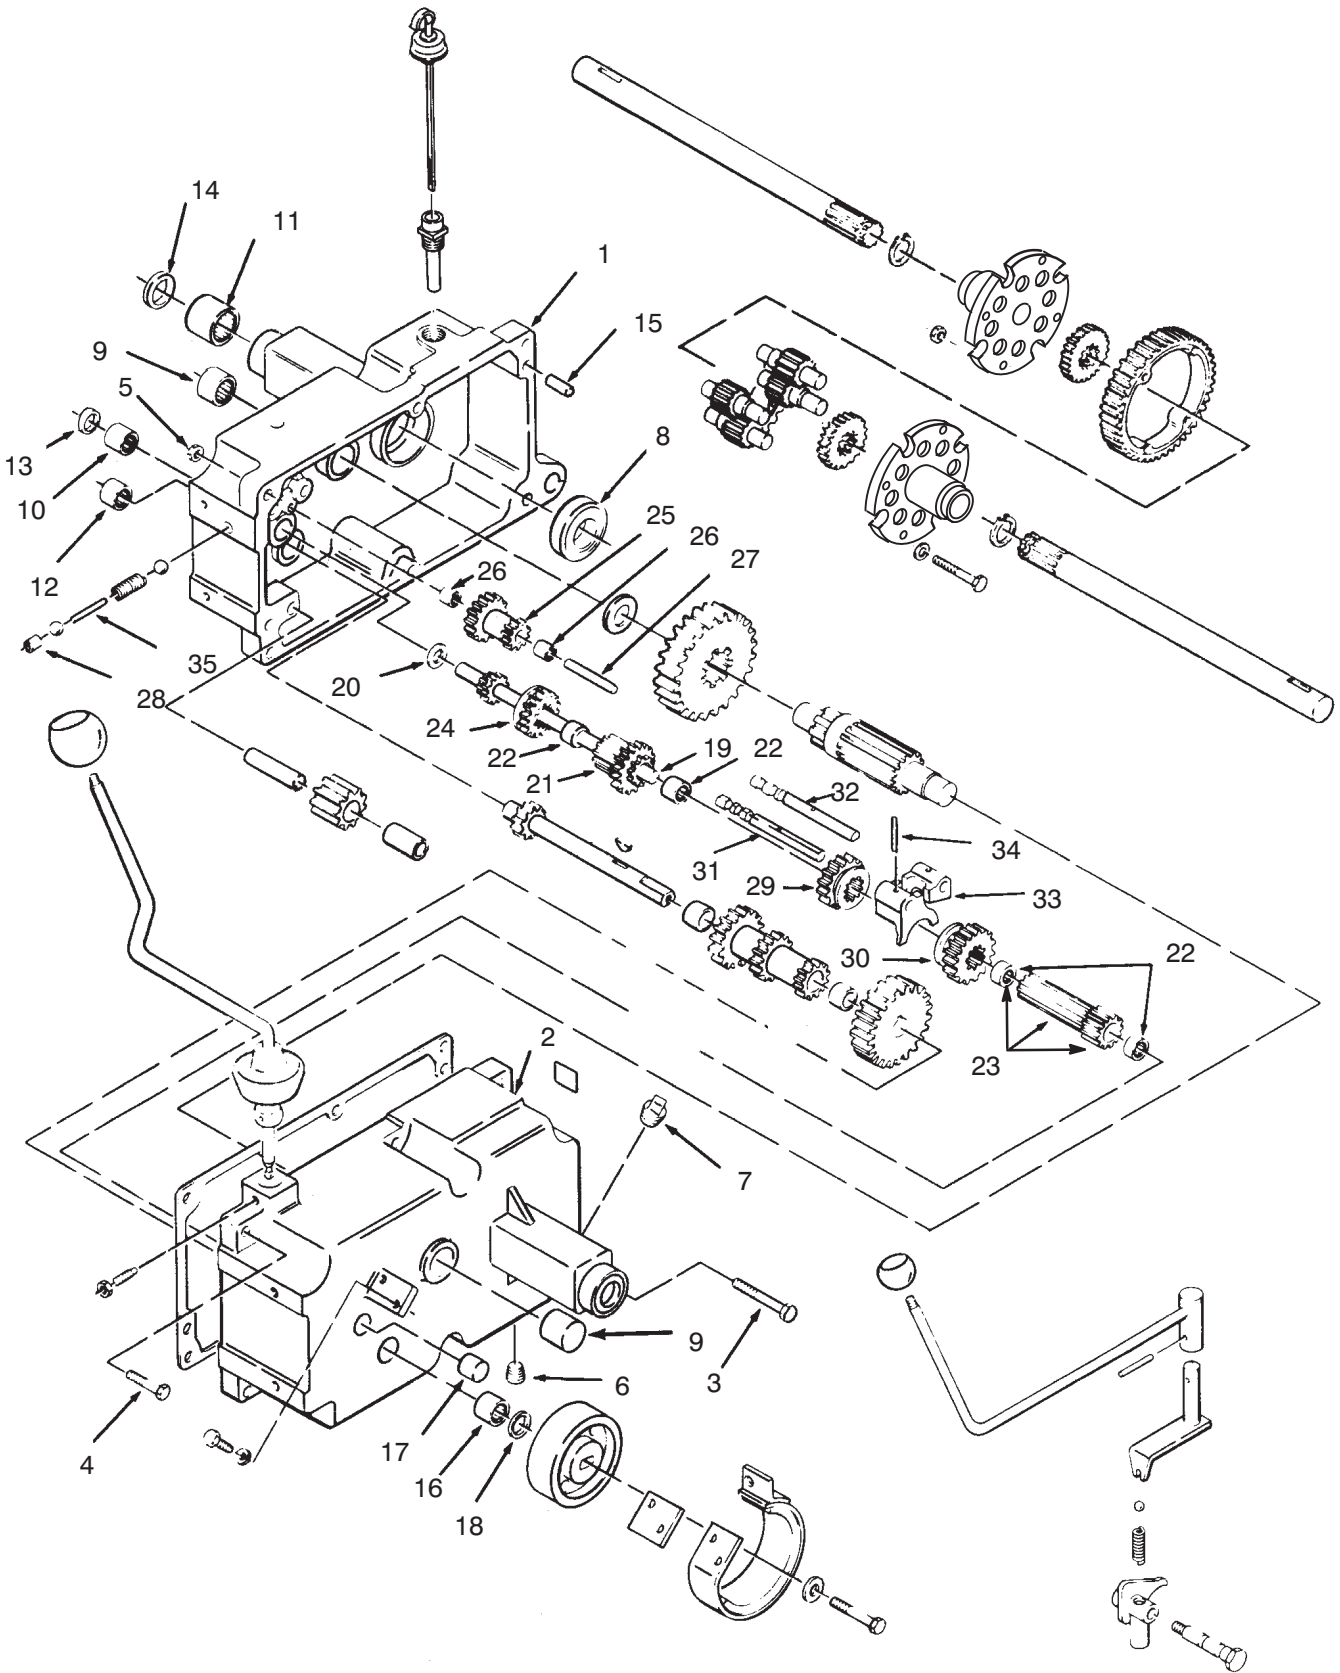

TRANSMISSION 8-SPEED

TRANSMISSION 8-SPEED

Ref. No.	Part No.	Description	No. Used	Ref. No.	Part No.	Description	No. Used
*	92-8708	Transmission Assembly	1	19	7201	Shaft - Input	1
1	111200	Case-Transmission, RH	1	20	7418	Washer - Thrust	1
2	111198	Case-Transmission, LH	1	21	7204	Gear Assembly	
3	323-16	Screw - Hex. Hd.	1			(Incl. Ref. #22)	1
4	323-11	Screw - Hex. Hd.	5	22	1518	Bearing - Needle	2
5	3296-39	Nut	6	23	5175	Gear Assembly	
6	281-10	Plug - Pipe, Allen Hd.	1			(Incl. Ref. # 22)	1
7	281-2	Plug - Pipe, Sq. Hd.	1	24	7205	Gear - Sliding	1
8	111199	Bearing - Ball	2	25	7206	Gear - Reduction	1
9	1532	Bearing - Needle	2	26	7207	Bearing - Needle	2
10	1542	Bearing - Needle	1	27	7208	Shaft - Reduction Gear	1
11	9416	Bearing - Needle	2	28	1243	Cup - Plug	1
12	1529	Bearing - Needle	1	29	5173	Gear - Hi & Second	1
13	100442	Seal - Input Shaft	1	30	5174	Gear Low & Reverse	1
14	100443	Seal - Axle	4	31	5615	Rail - Shift, Front	1
15	3915	Pin - Locating	2	32	5616	Rail - Shift, Rear	1
16	1523	Bearing - Needle	1	33	3503	Fork - Shift	2
17	83-2890	Bearing - Needle	1	34	933156	Pin - Spirol	2
18	100441	Seal - Brake Shaft	1	35	5614	Pin - Shift	1

*Not Illustrated