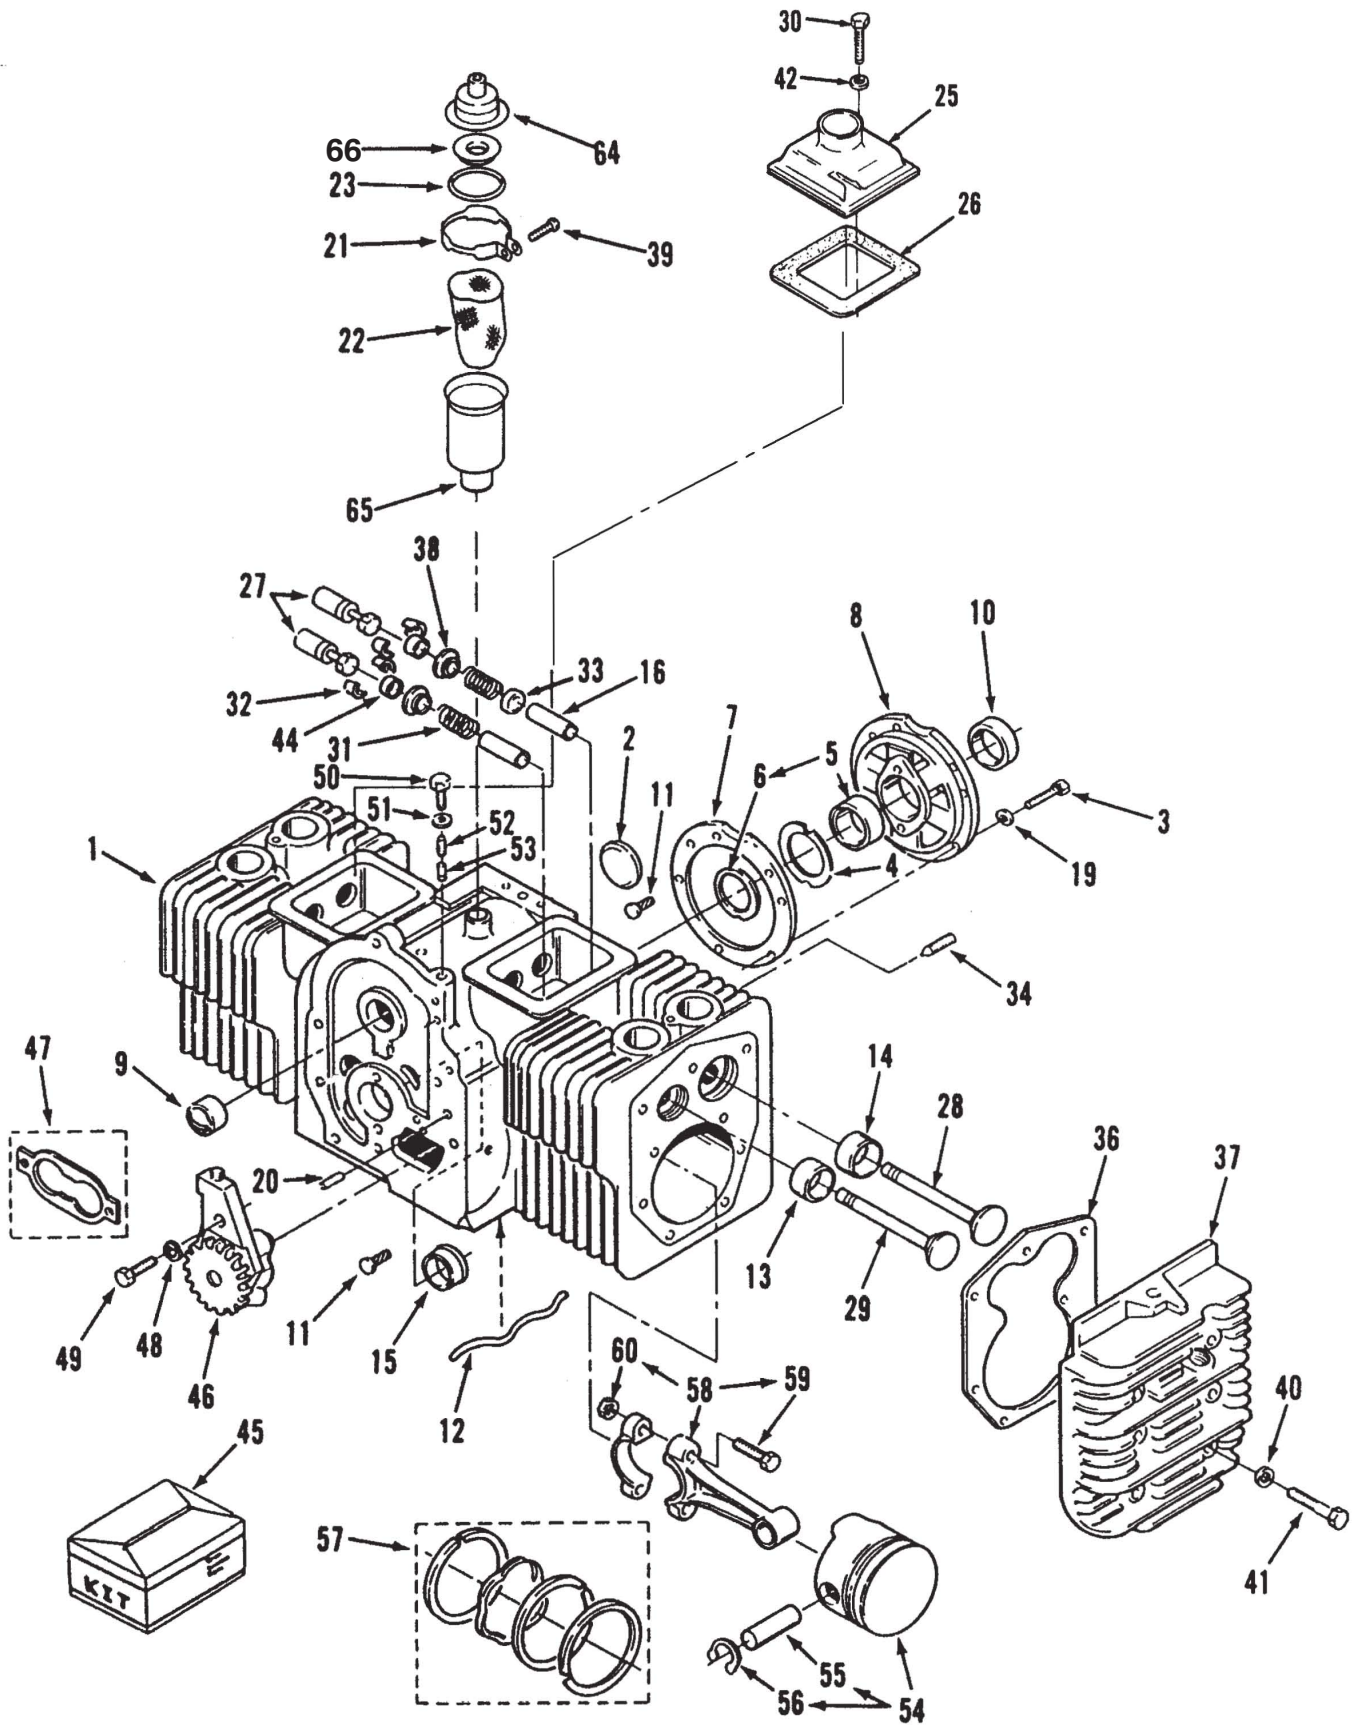

CYLINDER BLOCK