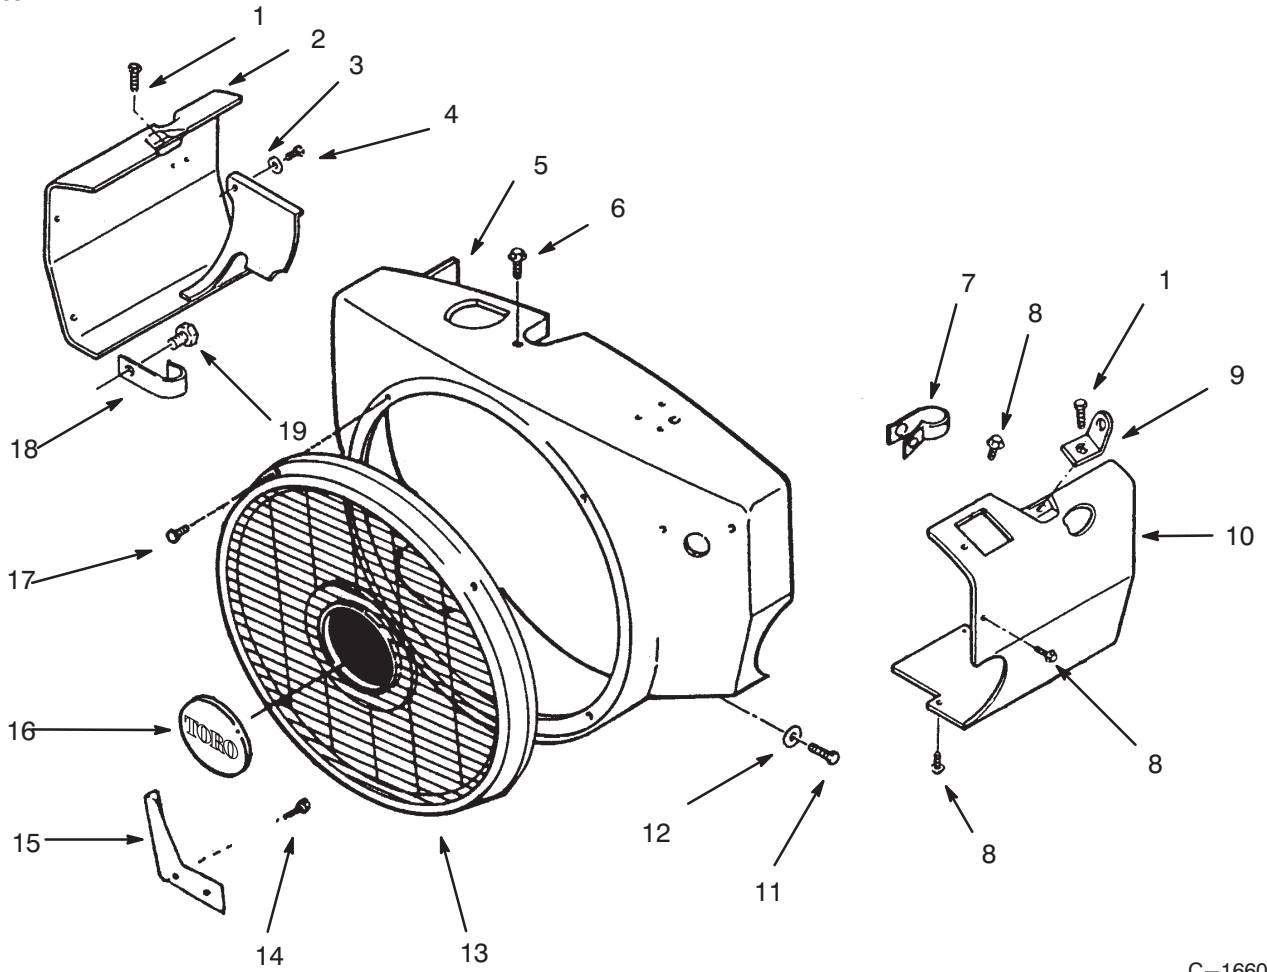

C-1660

BLOWER HOUSING

Ref. No.	Part No.	Description	No. Used
1	82-1600	Screw	2
2	92-0920	Housing - Cylinder Air, L.H.	1
3	NN10393	Washer	1
4	59-0980	Screw	1
5	NN10862	Housing - Blower	1
6	59-0970	Screw	1
7	NN10289	Clamp	1
8	NN10414	Screw	4
9	NN10296	Bracket - Lifting	2
10	92-0921	Housing - Cylinder Air, R.H.	1

Ref. No.	Part No.	Description	No. Used
11	NN10393	Screw	4
12	NN10356	Washer - Flat	1
13	82-0620	Guard - Stationary	1
14	82-0930	Screw	2
15	NN10832	Bracket	1
16	118530	Name Plate - Toro	1
17	82-1590	Screw	4
18	NN10348	Clip - Wire	1
19	82-1540	Screw	1