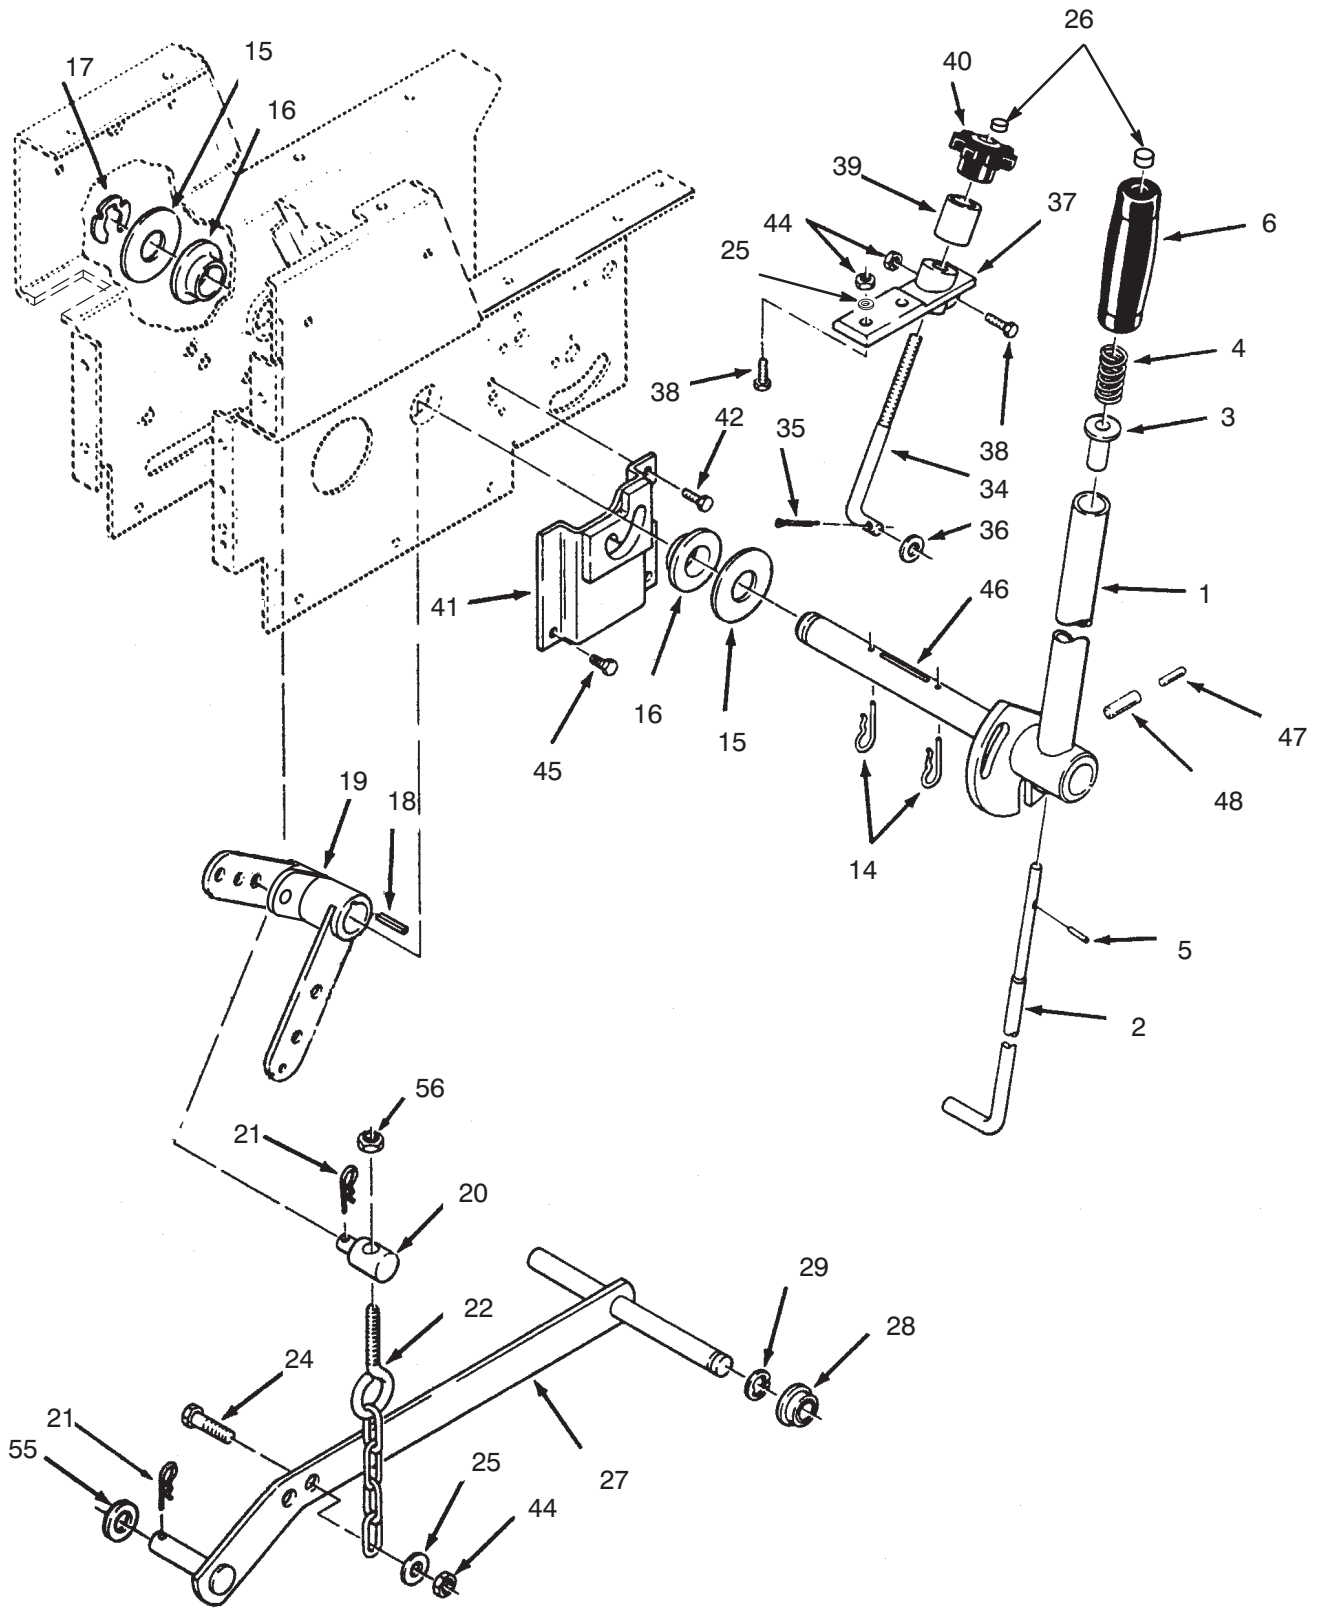

MANUAL LIFT LINKAGE

MANUAL LIFT LINKAGE

Ref. No.	Part No.	Description	No. Used	Ref. No.	Part No.	Description	No. Used
1	108563	Lever – Lift (Incl. Ref.# 46, 47 & 48)	1	27	113445	Bar – Lift	1
2	106257	Rod – Latch	1	28	6229	Bearing	1
3	8130	Retainer – Spring	1	29	32120-47	Ring – Retaining	1
4	3624	Spring	1	34	110653	Rod – Height Control	1
5	933148	Pin – Spirol	1	35	3272-10	Pin – Cotter	1
6	6542	Grip – Lift Lever	1	36	3256-5	Washer	1
14	9335074	Pin – Cotter	2	37	106345	Casting – Lift Lever	1
15	3256-62	Washer	2	38	322-5	Screw – Hex. Hd.	3
16	106269	Bushing	2	39	106258	Sleeve	1
17	32151-91	Retainer	1	40	5280	Knob – Height Control	1
18	1121	Key	1	41	106411	Latch – Bracket	1
19	78-1550	Lever – Lift	1	42	9266944	Screw – Hex. Hd.	1
20	6739	Trunnion	1	44	3296-29	Nut	4
21	9335054	Pin – Cotter	2	45	926696	Screw – Hex. Hd.	2
22	106522	Chain – Lift	1	46	108565	Shaft	1
24	322-6	Screw – Hex. Hd.	1	47	32121-103	Pin – Spirol	1
25	3256-23	Washer	3	48	32121-25	Pin – Roll	1
26	105316	Cap – Plunger Rod	2	55	3256-25	Washer	1
				56	3296-39	Nut	1