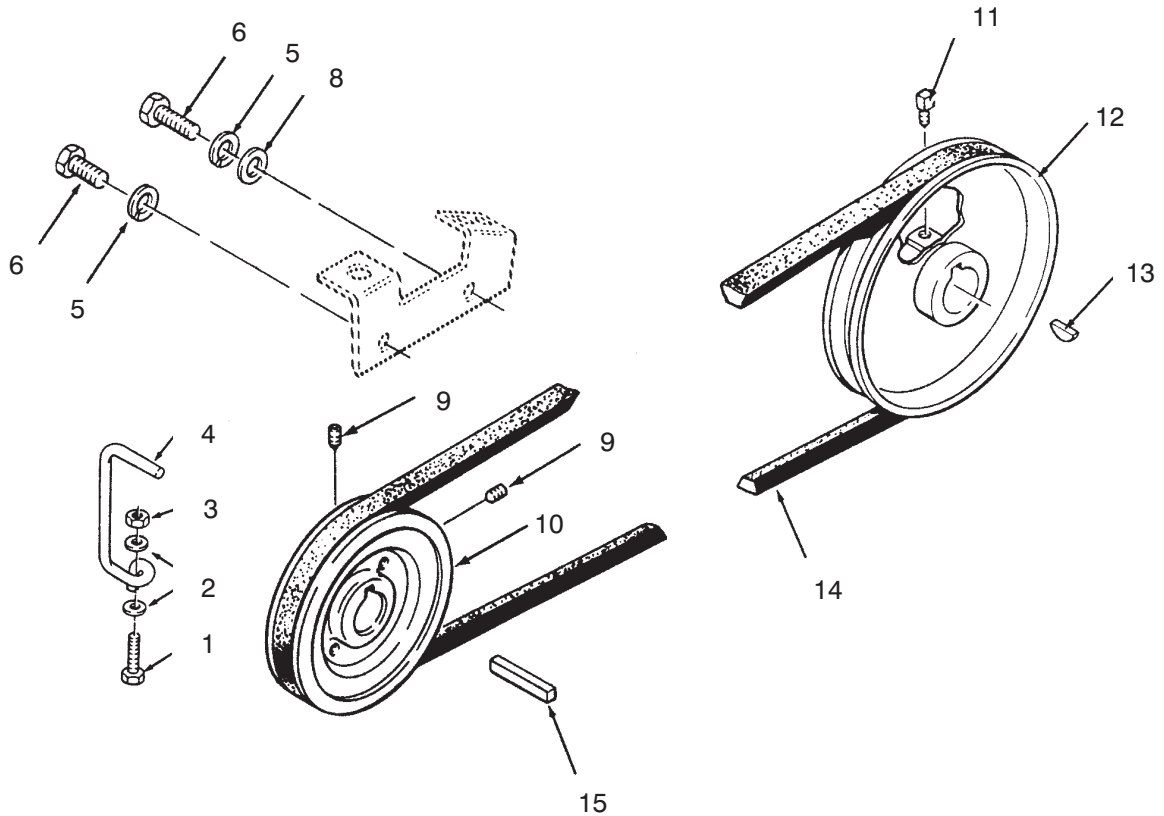

C-1656

DRIVE BELT AND PULLEYS

Ref. No.	Part No.	Description	No. Used
1	322-6	Bolt	2
2	3256-3	Washer	2
3	3296-29	Nut	2
4	120320	Guide - Belt	1
5	3253-21	Washer - Lock	3
6	323-6	Bolt	3
8	3256-25	Washer	3

Ref. No.	Part No.	Description	No. Used
9	3246-2	Screw - Set	2
10	7466	Pulley - Engine Drive	1
11	3242-2	Screw - Set	2
12	106165	Pulley - Transmission Drive	1
13	937221	Key - Hi-Pro	1
14	107939	Belt - Drive	1
15	105453	Key	1