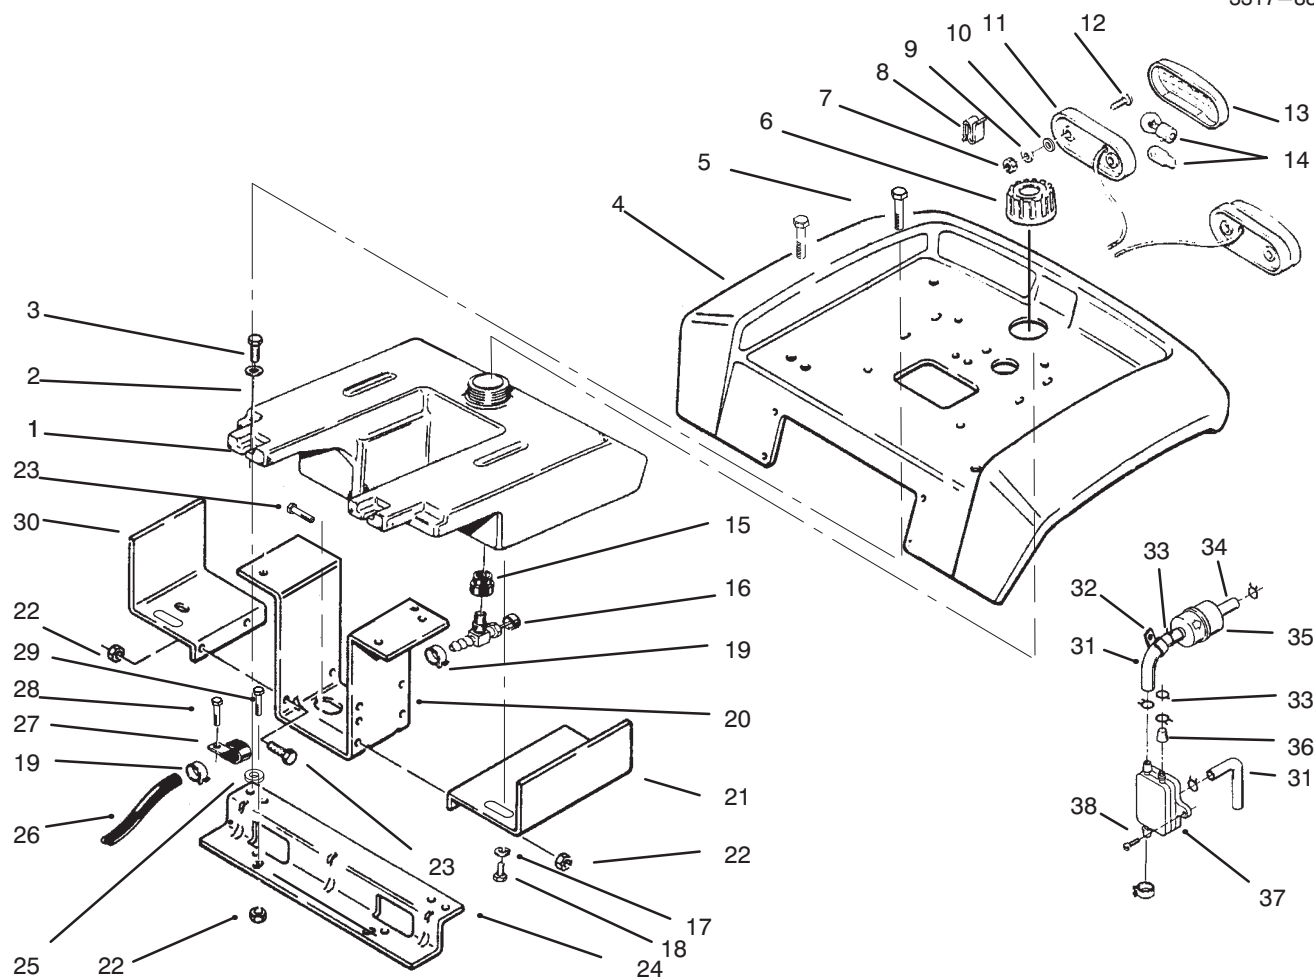

FUEL TANK, FUEL PUMP, FENDER AND SUPPORT

Ref. No.	Part No.	Description	No. Used
1	106234	Tank Asm – Fuel (Incl. Ref. #15-16)	1
2	3256-4	Washer	2
3	9266974	Bolt	2
4	110960	Fender	1
5	92669444	Bolt	6
6	55-3570	Fuel Cap	1
7	3296-27	Nut	4
8	3023	Clip – Small	1
9	3256-21	Washer	4
10	3254-1	Washer – Lock	4
11	105202	Base – Taillight, w/Bulb	2
12	910808	Screw	4
13	112564	Lens – Taillight	2
14	8043	Bulb – Light, Metal Base	2
*	109045	Bulb – Light, All Glass	2
15	104047	Bushing	1
16	104048	Valve – Fuel Shut-Off	1
17	3253-4	Washer – Lock	2
18	322-2	Bolt	5
19	2412-98	Clamp	2

Ref. No.	Part No.	Description	No. Used
20	79-4990	Bracket – Fender Support	1
21	108464	Support – Fuel Tank, LH	1
22	3296-29	Nut	6
23	322-3	Bolt	6
24	107951	Bracket – Fender Front	1
25	3256-23	Washer	2
26	92-9511	Line – Fuel 62"	1
*	92-9510	Line – Fuel 50"	1
27	8830	"J"Clip	1
28	3235-22	Screw – Hex. Hd.	2
29	322-5	Screw – Hex. Hd.	2
30	106236	Support – Fuel Tank, RH	1
31	71-6120	Line – Fuel 12"	2
32	NN10348	Clip – Wire	1
33	57-9550	Clamp – Hose	6
34	92-0923	Hose – Fuel	1
35	71-5960	Filter – Fuel	1
36	59-0370	Cap – Fuel Fitting	1
37	57-9080	Pump – Fuel	1
38	NN10403	Screw	1

*Not Illustrated