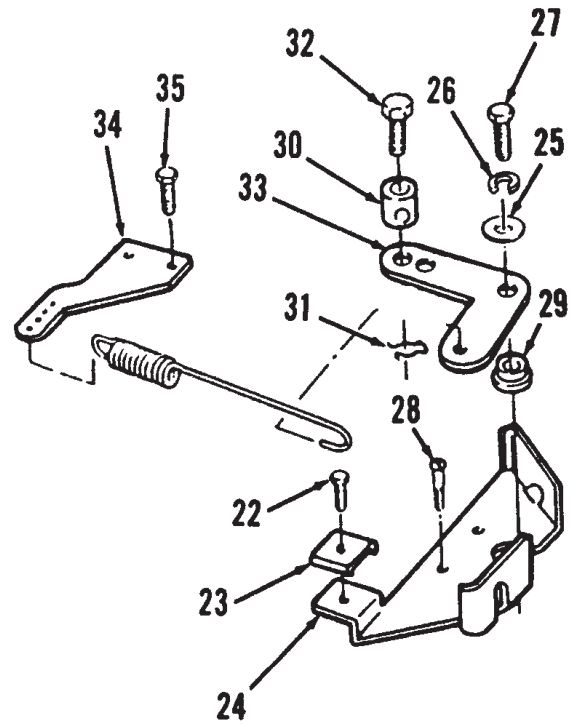

Ref. No.	Part No.	Description	No. Used
19	323-8	Bolt	2
20	32136-5	Nut - Slotted	1
21	6397	Bearing	1
22	1481	Fitting - Grease, 45°	2
23	3272-19	Pin - Cotter	1
24	3296-6	Nut	4
25	78-2920	Tie Rod End	1
26	3219-3	Nut	1
27	78-2900	Tie Rod Assembly, LH (Incl. Ref. # 25 & 26)	1
28	322-1	Bolt	1
29	3253-4	Washer - Lock	1
30	6216	Pin & Plate	1
31	5638	Axle	1
32	5618	Ring - Retaining	1
33	113381	Spindle - LH	1
*	113382	Spindle - RH	1
34	302-5	Fitting - Grease, Straight	2
35	109189	Bearing	1

## INTAKE MANIFOLD AND CARBURETOR

Ref. No.	Part No.	Description	No. Used	Ref. No.	Part No.	Description	No. Used
+1	94-1841	Kit - Carburetor (Low Emissions)	1	8	NN10375	Screw - Hex. Hd.	4
+	94-1843	Kit - Float (Incl. Float & Gasket)	1	9	71-6220	Clip - Fuel Line	1
+	94-1842	Jet - (Fixed Main)	1	10	71-5980	Gasket	2
+	146-0658	Kit - Repair (Accelerator Pump)	1	11	82-1450	Screw	2
2	82-0850	Gasket	1	12	57-9700	Clip - Retaining, Rod to Carburetor	1
4	82-1350	Washer - Flat	4	13	92-0919	Rod - Governor Control	1
5	92-0918	Manifold - Intake	1	14	57-9620	"O"Ring	1
6	82-1350	Washer - Flat	2	15	NN10362	Washer - Flat	1
7	82-1410	Screw - Hex. Hd.	2	16	82-1100	Hose - Fuel	1
				20	NN10877	Spring - Governor Rod	1

### CHOKE LINKAGE

Ref. No.	Part No.	Description	No. Used
1	59-0850	Washer	2
2	59-0460	Lever - Choke	1
3	57-9180	Link - Choke	1
4	59-0470	Bracket	1
5	NN10412	Screw	1
6	92-0916	Screw	1

Ref. No.	Part No.	Description	No. Used
7	NN10830	Plug	1
8	57-9170	Swivel - Choke Lever	1
9	NN10410	Screw	1
10	59-0720	Pin - Cotter	1
11	NN10784	Screw	1
12	57-9190	Clip	1