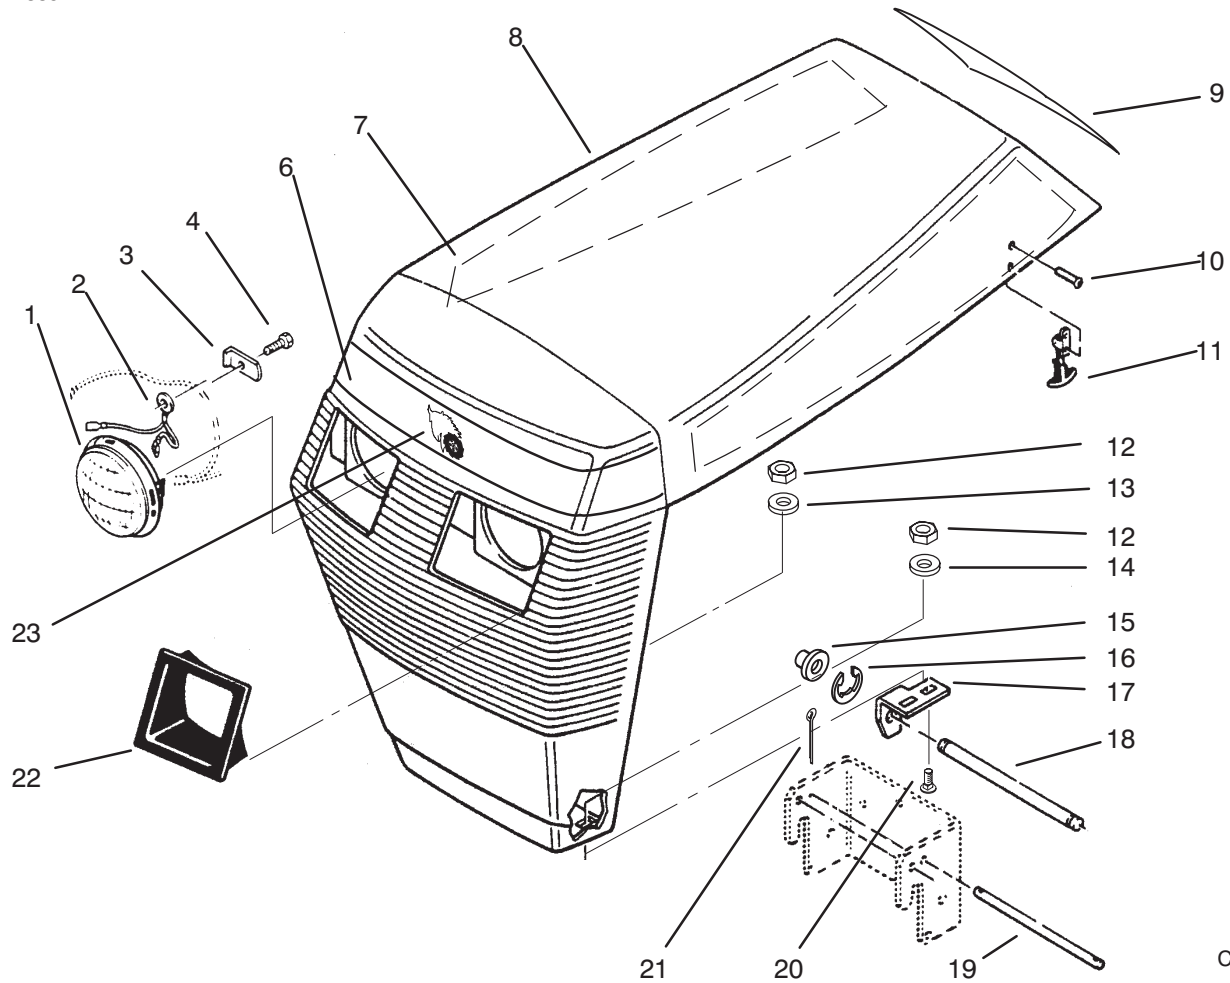

C-1481

HOOD ASSEMBLY

Ref. No.	Part No.	Description	No. Used
1	102881	Headlight	2
2	108130	Wire - Headlight Ground	1
3	109459	Clamp	2
4	9266714	Bolt	2
6	92-9826	Decal - Hood, Front	1
7	92-9825	Decal - Hood RH	1
*	92-9824	Decal - Hood LH	1
8	88-2782	Hood (Incl. Ref. # 9)	1
9	92-9837	Decal - Danger	1
10	117432	Rivet - Pop	4
11	117344	Handle Assembly	2
12	3296-42	Nut	4

Ref. No.	Part No.	Description	No. Used
13	3254-2	Washer - Intl. T	1
14	3256-22	Washer	3
15	5979	Bushing - Hood Pivot	2
16	105797	Ring - Retaining	2
17	116747	Bracket - LH	1
*	116746	Bracket - RH	1
18	116745	Rod - Pivot	1
19	101850	Rod - Hood Stop	1
20	3229-25	Bolt - Carriage	4
21	3272-1	Pin - Cotter	2
22	109495	Retainer - Headlight LH	1
*	109494	Retainer - Headlight RH	1
23	92-9836	Decal - Logo	1

*Not Illustrated