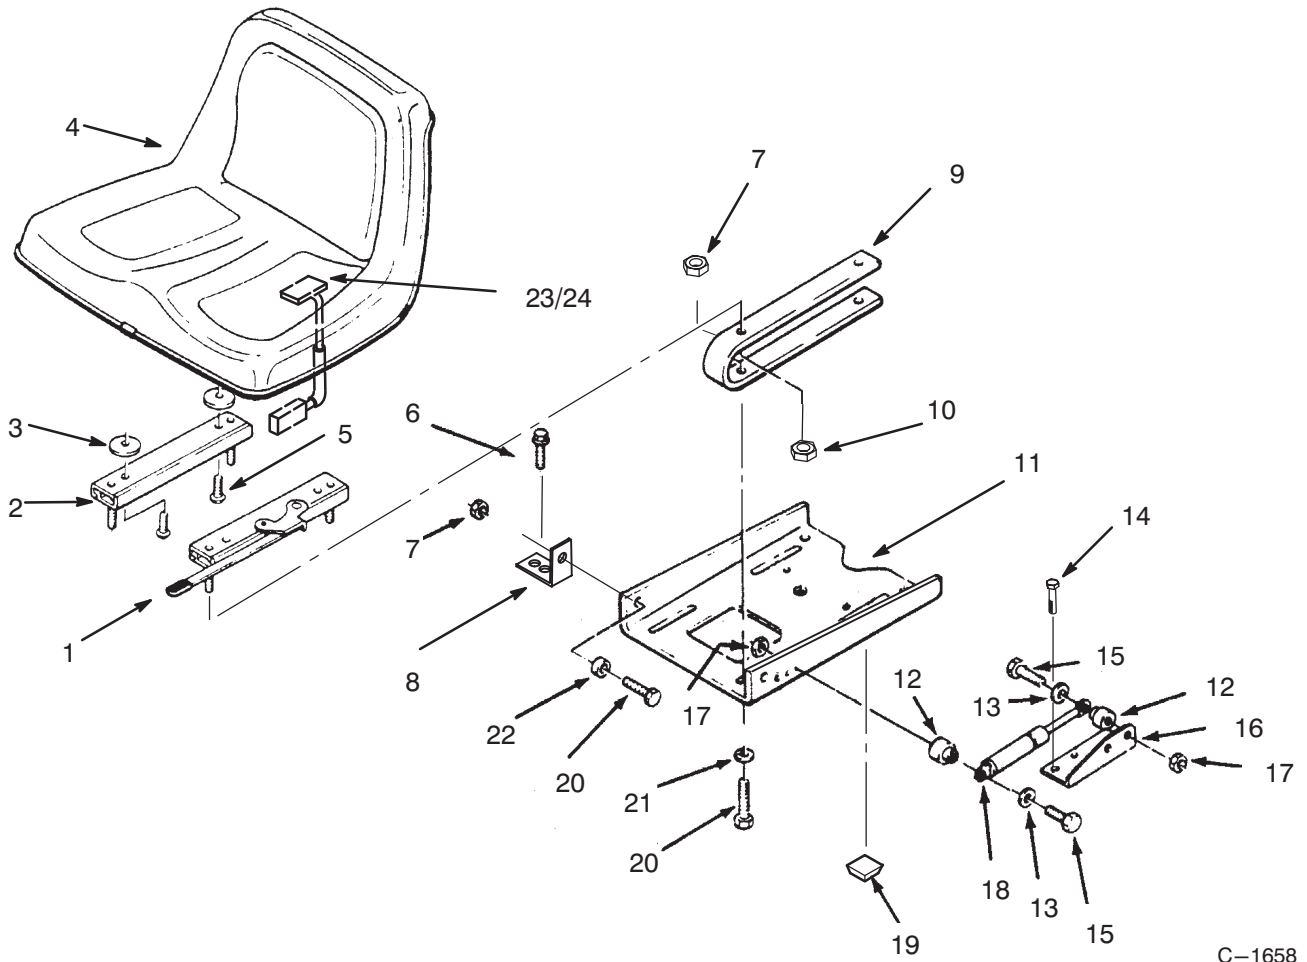

C-1658

SEAT

Ref. No.	Part No.	Description	No. Used
1	114264	Adjuster – Seat, L.H.	1
2	114265	Slide – Seat, R.H.	1
3	109989	Spacer	4
4	79-3680	Seat	1
5	9108652	Bolt	4
6	913464	Bolt	4
7	3296-29	Nut	6
8	105524	Bracket – Pivot	2
9	114263	Spring – Seat	2
10	9151126	Nut	4
11	78-2990	Plate – Seat Pivot	1
12	114344	Spacer	2

Ref. No.	Part No.	Description	No. Used
13	3256-22	Washer	2
14	9266944	Bolt	2
15	321-8	Bolt	2
16	114345	Bracket	1
17	3296-42	Nut	2
18	114343	Spring – Gas	1
19	111071	Bumper	2
20	322-4	Bolt	6
21	3256-23	Washer	4
22	105503	Bushing	2
23	38-1420	Switch – Seat	1
24	3023	Clip – Speed	1

*Not Illustrated