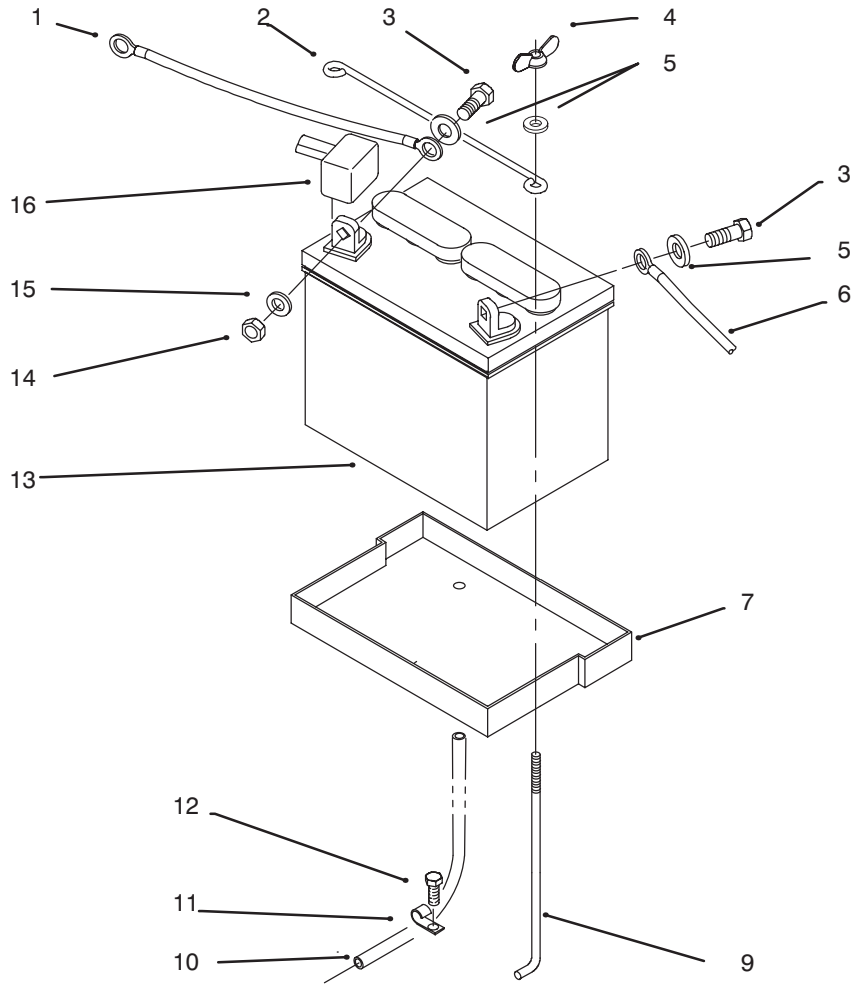

Ref. No.	Part No.	Description	No. Used
21	109357	Connector	1
26	NN10348	Clip	1
27	NN10399	Screw	1
28	NN10425	Washer – Lock	1
29	NN10281	Connector	1
30	NN10279	Contact – Socket	1
32	109459	Clamp	2
33	9266714	Bolt – Hex	2
34	8830	Clip	1