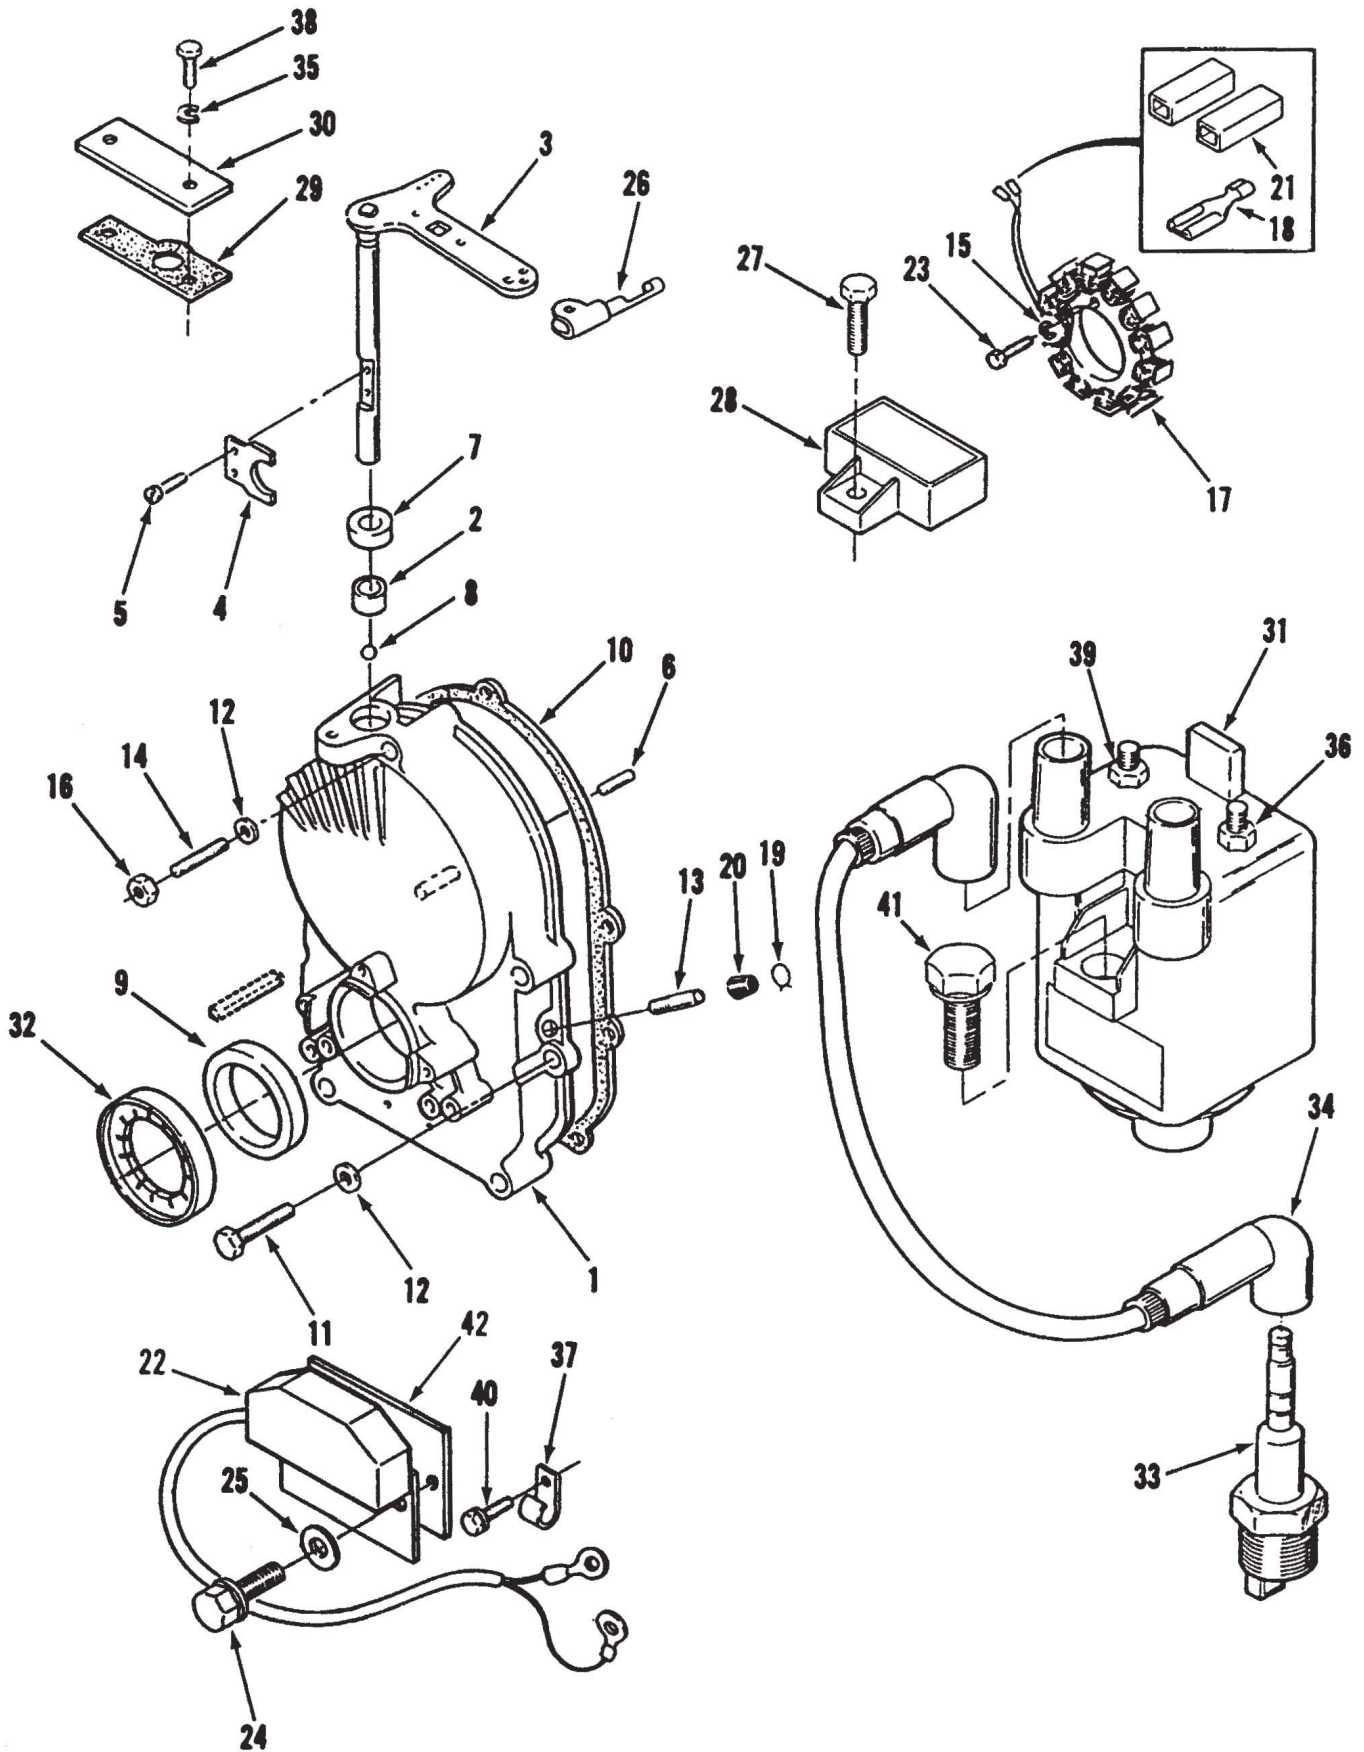

GEARCASE AND IGNITION CONTROLS

GEARCASE AND IGNITION CONTROLS

Ref. No.	Part No.	Description	No. Used	Ref. No.	Part No.	Description	No. Used
1	NN10825	Kit – Gearcase (Incl. Ref.# 2-9, 13, 19, & 20)	1	22	NN10444	Connector Body	1
2	57-9650	Bearing	1	23	82-1500	Control – Ignition	1
3	NN10826	Governor Shaft & Arm—Chromed	1	24	NN10394	Screw – Hex. Hd.	3
4	59-0420	Yoke	1	25	82-1660	Screw – Hex. Hd.	2
5	59-0950	Screw	1	26	82-1660	Washer – Lock	2
6	NN10335	Pin – Dowel	1	27	57-9730	Clip – Retaining	1
7	57-9570	Seal – Oil	1	28	NN10414	Screw – Hex. Hd.	1
8	NN10327	Bearing	1	29	NN10261	Regulator – Voltage	1
9	57-9580	Seal – Oil	1			20 amp	1
10	71-6360	Gasket	1	29	79-6490	Gasket – Plate	1
11	82-1410	Screw	4	30	NN10515	Cover – Ignition Plunger	1
12	57-9750	Washer	5	31	NN10245	Battery Ignition Coil	1
13	59-0360	Tube – Vacuum Port	1	32	NN10247	Rotor – Ignition	1
14	NN10352	Stud – Gear Cover	1	33	57-9340	Plug – Spark	2
15	82-1620	Washer – Lock	3	34	82-1340	Cable – Spark Plug	1
16	NN10426	Nut	1	35	82-1340	Washer – Flat	2
17	NN10518	Stator w/Terminals	1	36	NN10248	Nut	1
18	NN10290	Terminal – Stator Leads	3	37	NN10348	Clip – Wire	1
19	57-9550	Clamp	1	38	82-1360	Screw – Hex. Hd.	1
20	59-0370	Cap	1	39	NN10249	Nut	1
21	82-1000	Kit – Terminal		40	82-1410	Screw – Hex. Hd.	1
				41	NN10408	Screw – Hex. Hd.	2
				42	NN10516	Indicator – Ignition Module	1