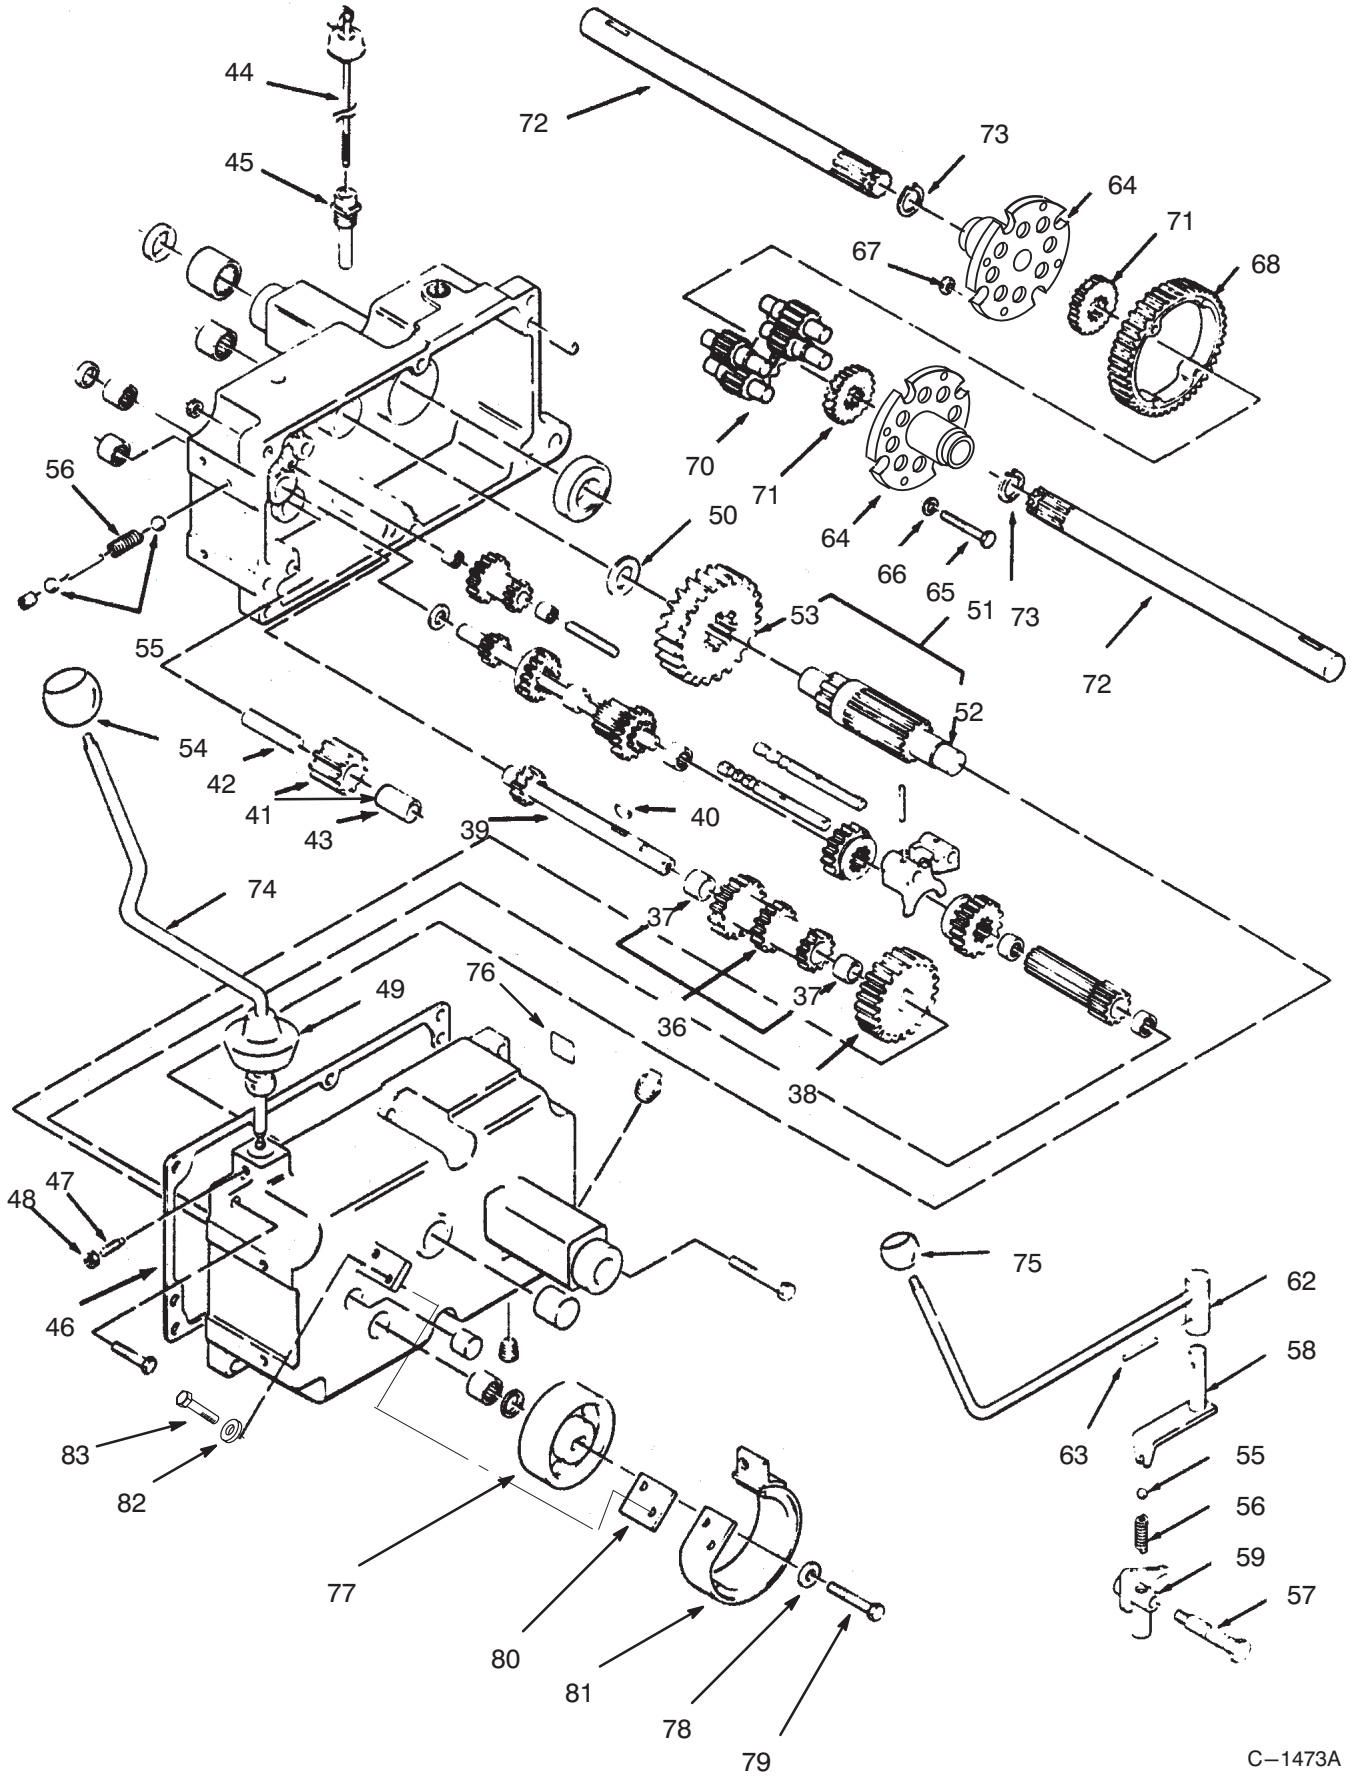

TRANSMISSION 8-SPEED

Ref. No.	Part No.	Description	No. Used	Ref. No.	Part No.	Description	No. Used
*	92-8708	Transmission Assembly	1	19	7201	Shaft - Input	1
1	111200	Case-Transmission, RH	1	20	7418	Washer - Thrust	1
2	111198	Case-Transmission, LH	1	21	7204	Gear Assembly	
3	323-16	Screw - Hex. Hd.	1			(Incl. Ref. #22)	1
4	323-11	Screw - Hex. Hd.	5	22	1518	Bearing - Needle	2
5	3296-39	Nut	6	23	5175	Gear Assembly	
6	281-10	Plug - Pipe, Allen Hd.	1			(Incl. Ref. # 22)	1
7	281-2	Plug - Pipe, Sq. Hd.	1	24	7205	Gear - Sliding	1
8	111199	Bearing - Ball	2	25	7206	Gear - Reduction	1
9	1532	Bearing - Needle	2	26	7207	Bearing - Needle	2
10	1542	Bearing - Needle	1	27	7208	Shaft - Reduction Gear	1
11	9416	Bearing - Needle	2	28	1243	Cup - Plug	1
12	1529	Bearing - Needle	1	29	5173	Gear - Hi & Second	1
13	100442	Seal - Input Shaft	1	30	5174	Gear Low & Reverse	1
14	100443	Seal - Axle	4	31	5615	Rail - Shift, Front	1
15	3915	Pin - Locating	2	32	5616	Rail - Shift, Rear	1
16	1523	Bearing - Needle	1	33	3503	Fork - Shift	2
17	83-2890	Bearing - Needle	1	34	933156	Pin - Spirol	2
18	100441	Seal - Brake Shaft	1	35	5614	Pin - Shift	1

*Not Illustrated

TRANSMISSION 8-SPEED

C-1473A