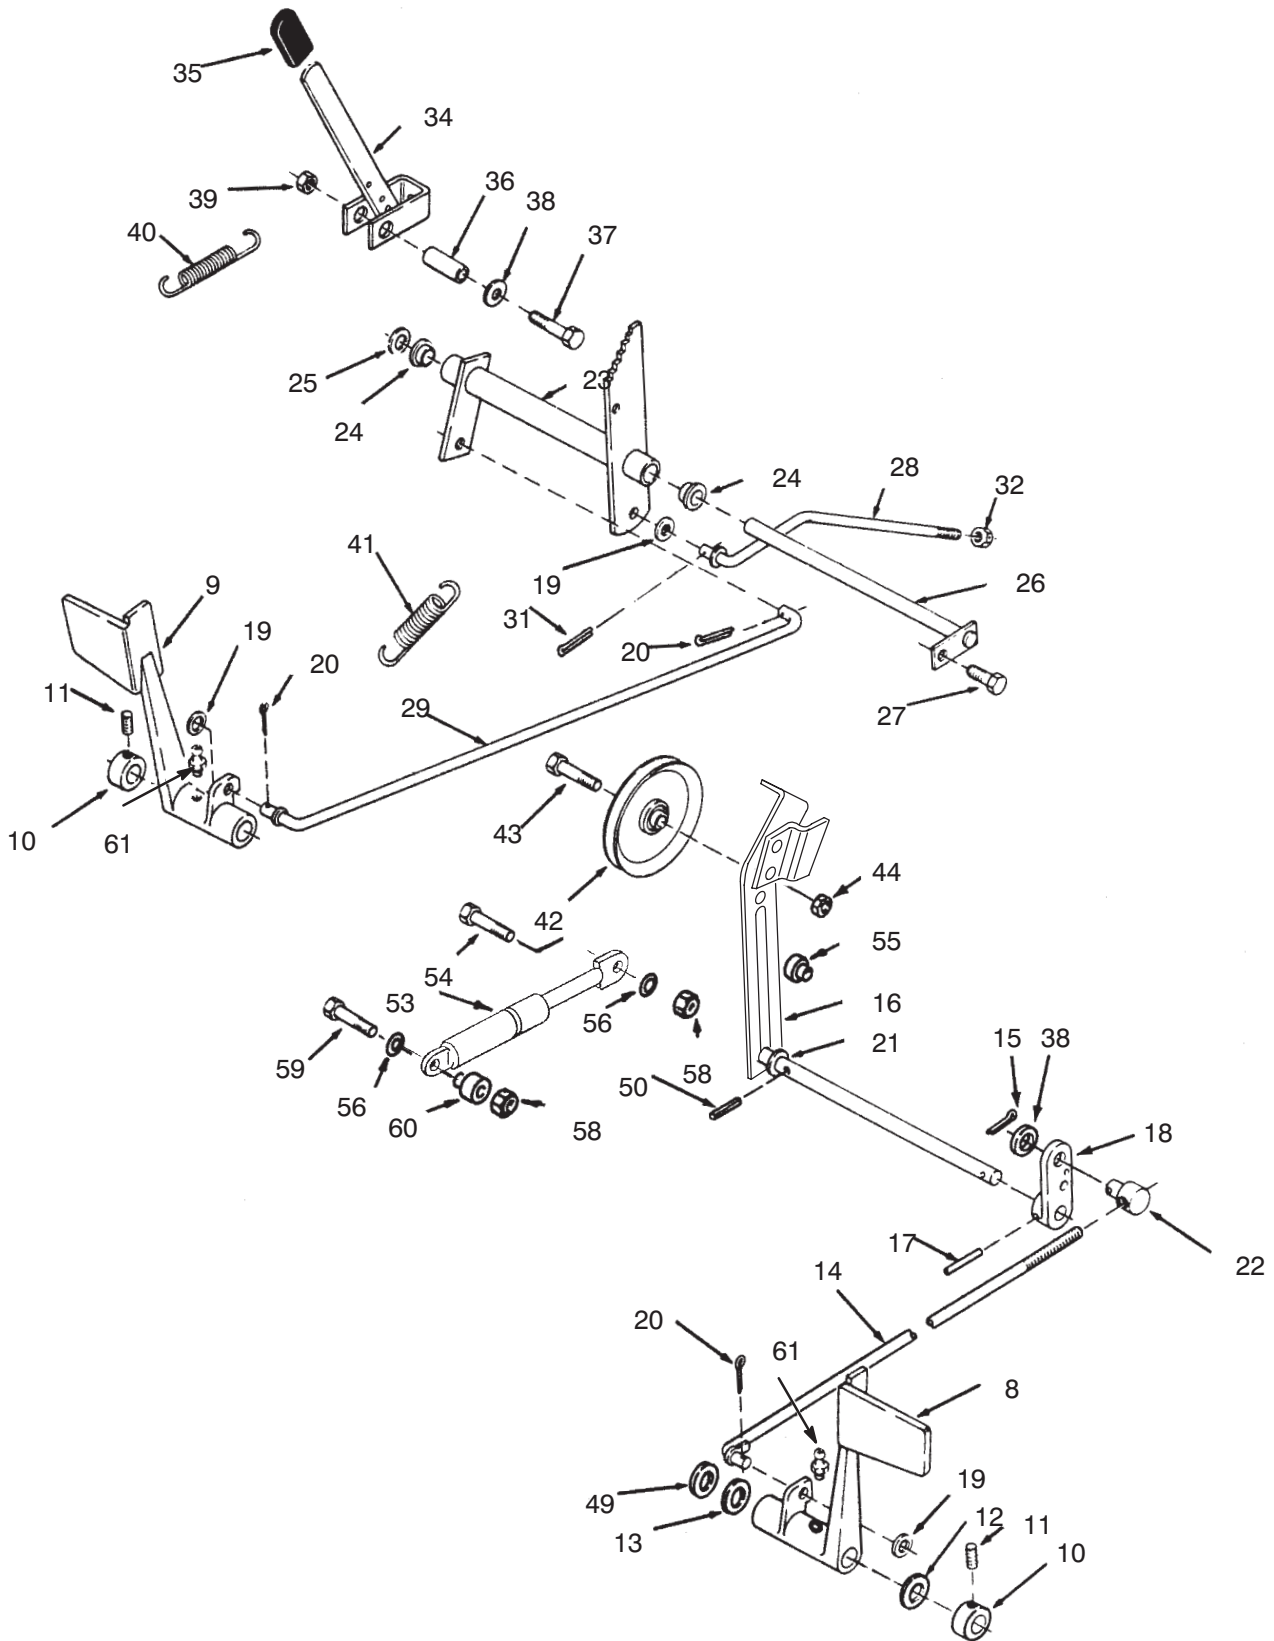

CLUTCH, BRAKE AND SPEED CONTROL LINKAGE

CLUTCH, BRAKE AND SPEED CONTROL LINKAGE

Ref. No.	Part No.	Description	No. Used	Ref. No.	Part No.	Description	No. Used
8	114814	Pedal – Clutch	1	32	3296-39	Nut	1
9	114813	Pedal – Brake	1	34	106451	Lever – Parking Brake	1
10	111383	Collar	3	35	6820	Grip	1
11	3245-32	Screw –Set	3	36	102025	Spacer	1
12	7896	Washer – Bowed	1	37	323-9	Screw Hex. Hd.	1
13	1278	Washer – Shim	1	38	3256-24	Washer	2
14	103347	Rod – Clutch	1	39	102809	Nut – Special	1
15	3272-6	Pin – Cotter	1	40	107677	Spring – Brake Return	1
16	78-2970	Arm – Clutch Idler	1	41	103628	Spring – Return	1
17	933190	Pin – Spirol	1	42	7451	Pulley – Idler	1
18	105896	Arm – Clutch Rod	1	43	106193	Bolt – Special	1
19	920248	Washer – Nylon	3	44	32146-2	Nut	1
20	3272-10	Pin – Cotter	3	49	9202254	Washer – Special	1
21	3765	Washer – Shim	1	50	933267	Pin – Spirol	1
22	101161	Trunnion – Clutch Rod	1	53	78-3240	Spring – Gas	1
23	103543	Bell Crank – Brake Linkage	1	54	321-31	Screw – Hex. Hd.	1
24	7879	Bushing	2	55	78-3260	Spacer	1
25	3256-26	Washer	1	56	3256-22	Washer	2
26	106417	Rod – Bell Crank Pivot	1	58	3296-42	Nut	2
27	9266944	Screw – Hex. Hd.	1	59	321-9	Screw – Hex. Hd.	1
28	105900	Rod – Brake, Rear	1	60	78-3250	Spacer	1
29	105886	Rod – Brake, Front	1	61	302-5	Fitting – Grease	2
31	9335054	Pin – Cotter	1