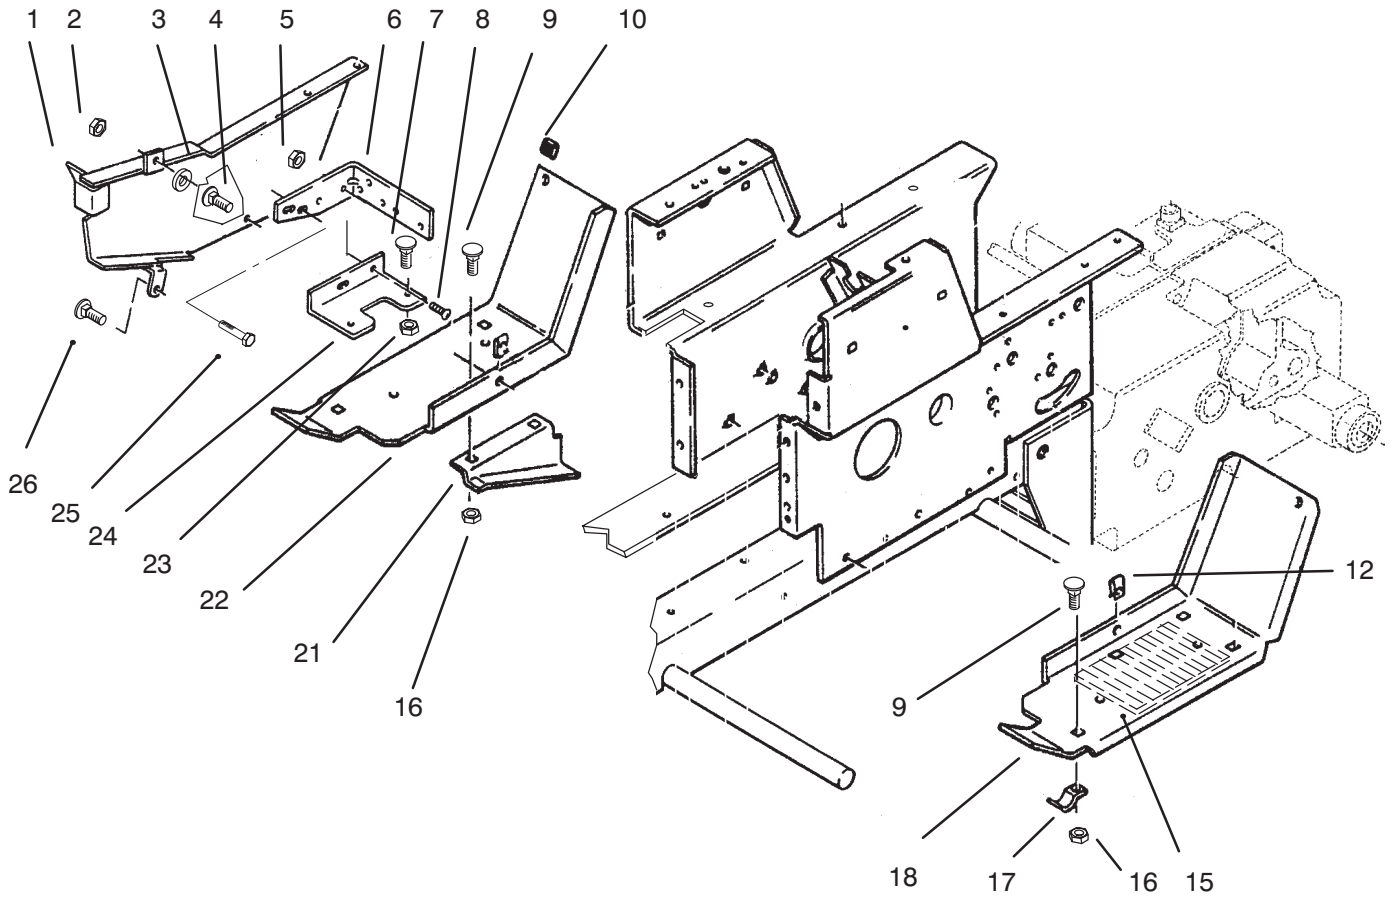

BELT GUARD & FOOTRESTS

Ref. No.	Part No.	Description	No. Used
1	107975	Guard – Belt	1
2	3296-29	Nut – Lock	7
3	108457	Nut – Push	1
4	9108372	Bolt – Carriage	9
5	3296-42	Nut	1
6	109554	Bracket – Belt Guard	1
7	9107944	Screw – Machine	2
8	321-4	Bolt	2
9	116000	Bolt – Carriage	6
10	518211	Bumper	2
12	107069	Clip	3

Ref. No.	Part No.	Description	No. Used
15	110636	Pad – Footrest	2
16	3296-29	Nut	11
17	7456	Clamp	4
18	106223	Footrest – LH	1
21	106352	Guard – Lower Belt	1
22	106222	Footrest – RH	1
23	915740	Nut	4
24	118280	Bracket – Fuse Holder	1
25	3230-1	Bolt	1
26	9266944	Bolt	6