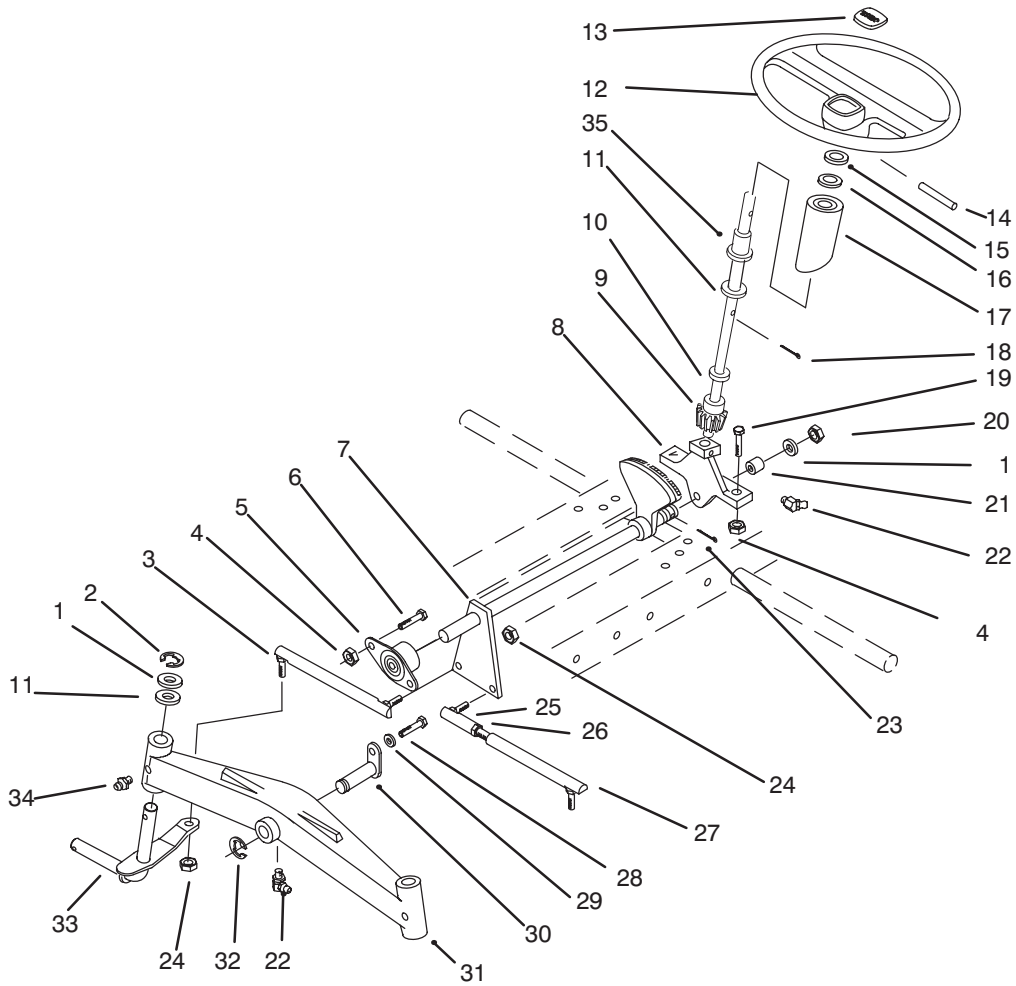

C-2376

FRONT AXLE AND STEERING

Ref. No.	Part No.	Description	No. Used
1	1278	Washer - Shim	3
2	32120-93	Ring - Retaining	2
3	102592	Tie Rod Asm, RH (Replace w/ Ref. # 27)	1
4	3296-39	Nut - Lock	4
5	6472	Bearing - Flanged	1
6	323-6	Bolt	2
7	78-2880	Shaft - Lower	1
8	88-2710	Support - Steering Shaft	1
9	92-4987	Shaft - Upper	1
10	237-69	"O"Ring	1
11	5210	Washer - Shim	A/R
12	76-1420	Steering Wheel (Incl. Ref. #13)	1
13	78-0370	Insert	1
14	32121-111	Pin - Spirol	1
15	7896	Washer - Bowed	1
16	109262	Washer - Special	2
17	113443	Tube - Steering	1
18	3272-21	Pin - Cotter	1

Ref. No.	Part No.	Description	No. Used
19	323-8	Bolt	2
20	32136-5	Nut - Slotted	1
21	6397	Bearing	1
22	1481	Fitting - Grease, 45°	2
23	3272-19	Pin - Cotter	1
24	3296-6	Nut	4
25	78-2920	Tie Rod End	1
26	3219-3	Nut	1
27	78-2900	Tie Rod Assembly, LH (Incl. Ref. # 25 & 26)	1
28	322-1	Bolt	1
29	3253-4	Washer - Lock	1
30	6216	Pin & Plate	1
31	5638	Axle	1
32	5618	Ring - Retaining	1
33	113381	Spindle - LH	1
*	113382	Spindle - RH	1
34	302-5	Fitting - Grease, Straight	2
35	109189	Bearing	1