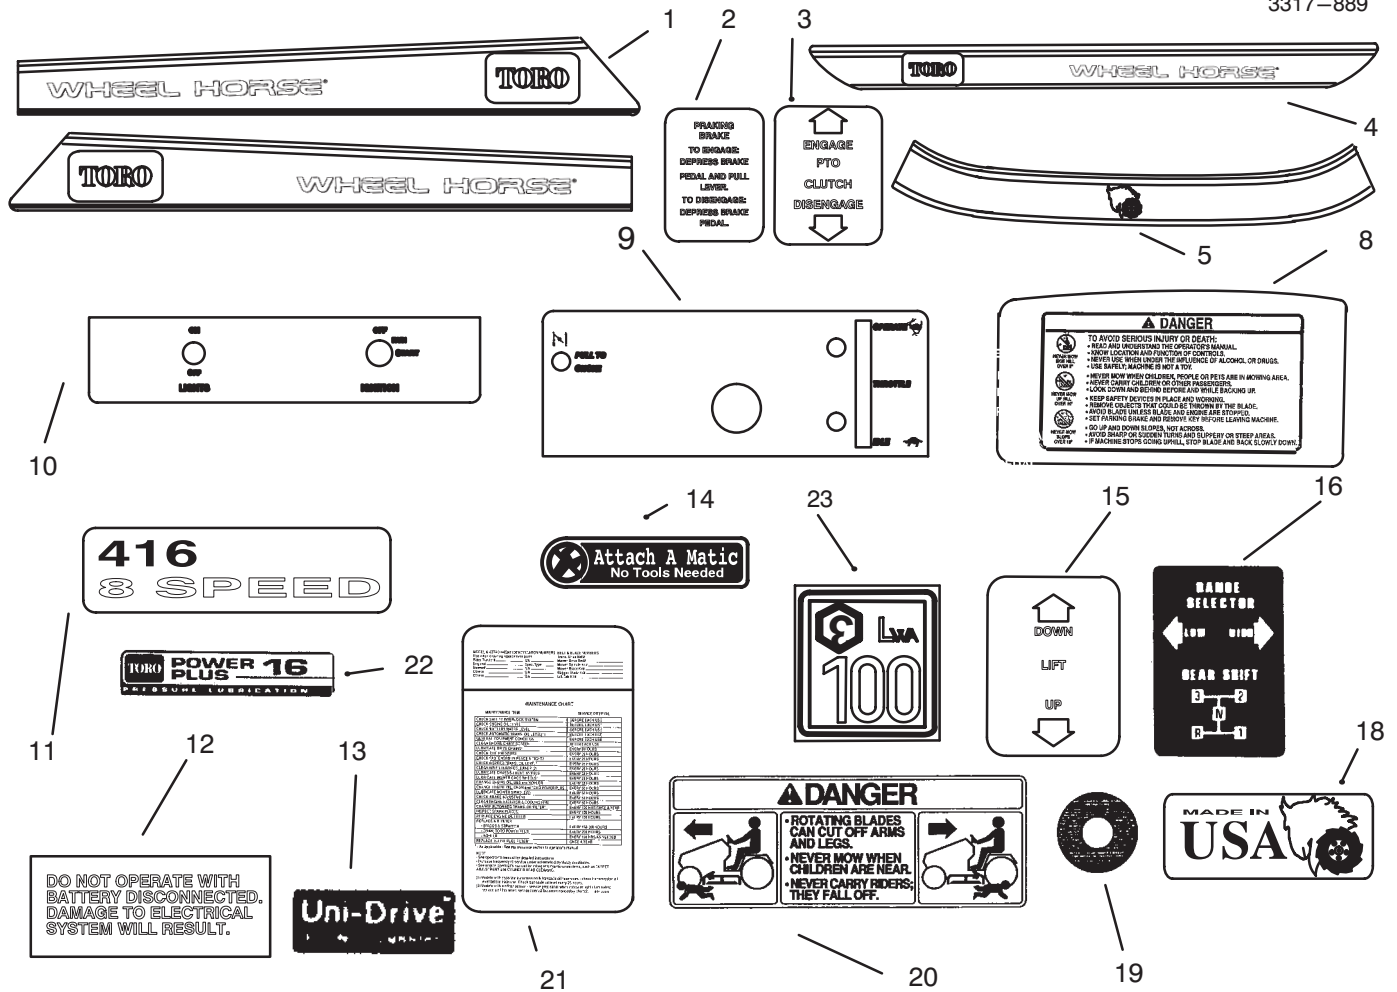

DECALS

Ref. No.	Part No.	Description	No. Used
1	92-9825	Decal - Hood RH	1
	92-9824	Decal - Hood LH	1
2	111510	Decal - Parking Brake	1
3	111960	Decal - PTO Clutch	1
4	92-9827	Decal - Rear Fender	1
5	92-9826	Decal - Front Hood	1
8	92-9837	Decal - Rear Hood Danger	1
9	119200	Decal - Lower Dash	1
10	74-2470	Decal - Black Plate	1
11	92-9831	Decal - 416-8 Speed	2
12	111926	Decal - Electrical System	1

Ref. No.	Part No.	Description	No. Used
13	92-8749	Decal - Unidrive	1
14	92-8747	Decal - Attach-A-Matic	2
15	112168	Decal - Lift	1
16	111534	Decal - Hi-Low Shift	1
18	76-1340	Decal - Made in U.S.A.	1
19	KH10191	Decal - Air Cleaner/Lub	1
20	92-8946	Decal - Danger	1
21	88-3200	Decal - Maintenance	1
22	118540	Decal - Power Plus	1
23	114621	Decal - Noise (Model 73440 Only)	1

*Not Illustrated