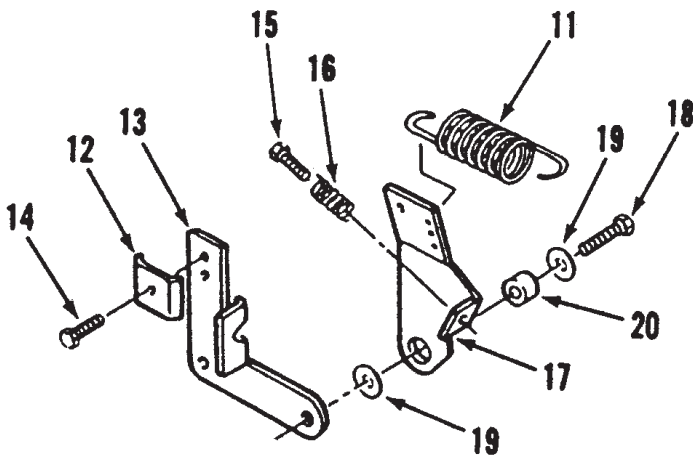

### CHOKE LINKAGE

Ref. No.	Part No.	Description	No. Used
1	59-0850	Washer	2
2	59-0460	Lever - Choke	1
3	57-9180	Link - Choke	1
4	59-0470	Bracket	1
5	NN10412	Screw	1
6	92-0916	Screw	1

Ref. No.	Part No.	Description	No. Used
7	NN10830	Plug	1
8	57-9170	Swivel - Choke Lever	1
9	NN10410	Screw	1
10	59-0720	Pin - Cotter	1
11	NN10784	Screw	1
12	57-9190	Clip	1