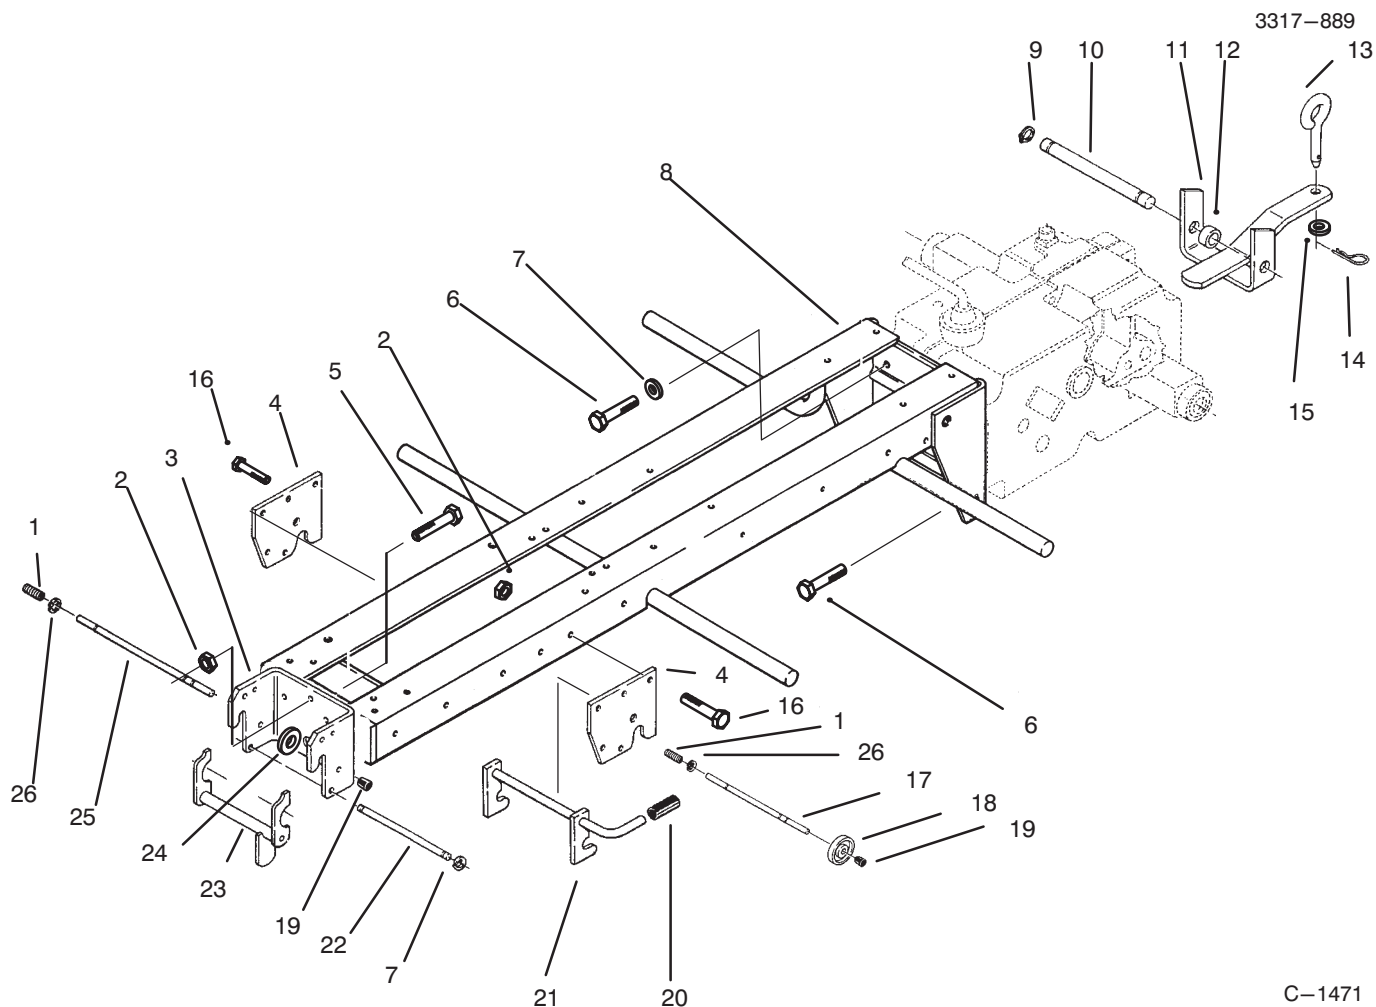

C-1471

FRAME & HITCHES

Ref. No.	Part No.	Description	No. Used
1	8616	Spring	2
2	3296-39	Nut	9
3	101711	Housing - Front Hitch	1
4	102644	Plate - Mid Hitch	2
5	3231-25	Bolt - Carriage	3
6	323-5	Bolt	4
7	3253-21	Washer - Lock	4
8	78-2680	Frame	1
9	5618	Ring - Retaining	2
10	105269	Shaft - Drawbar Hitch	1
11	1644	Hitch - Drawbar	1
12	9791204	Spacer	2
13	106634	Pin - Hitch	1

Ref. No.	Part No.	Description	No. Used
14	9335054	Pin - Cotter	1
15	3256-26	Washer - Flat	1
16	323-44	Screw - Hex. Hd.	6
17	101017	Rod - Mid Hitch Lock	1
18	83-6520	Rod - Lock	1
19	105316	Cap - Plunger Rod	2
20	9038	Grip	1
21	117930	Latch - Mid Hitch	1
22	101750	Rod - Pivot Latch	1
23	93-1613	Latch - Front Hitch	1
24	101707	Lock - Attachment	1
25	101751	Rod - Lock	1
26	105797	Ring - Retaining	6