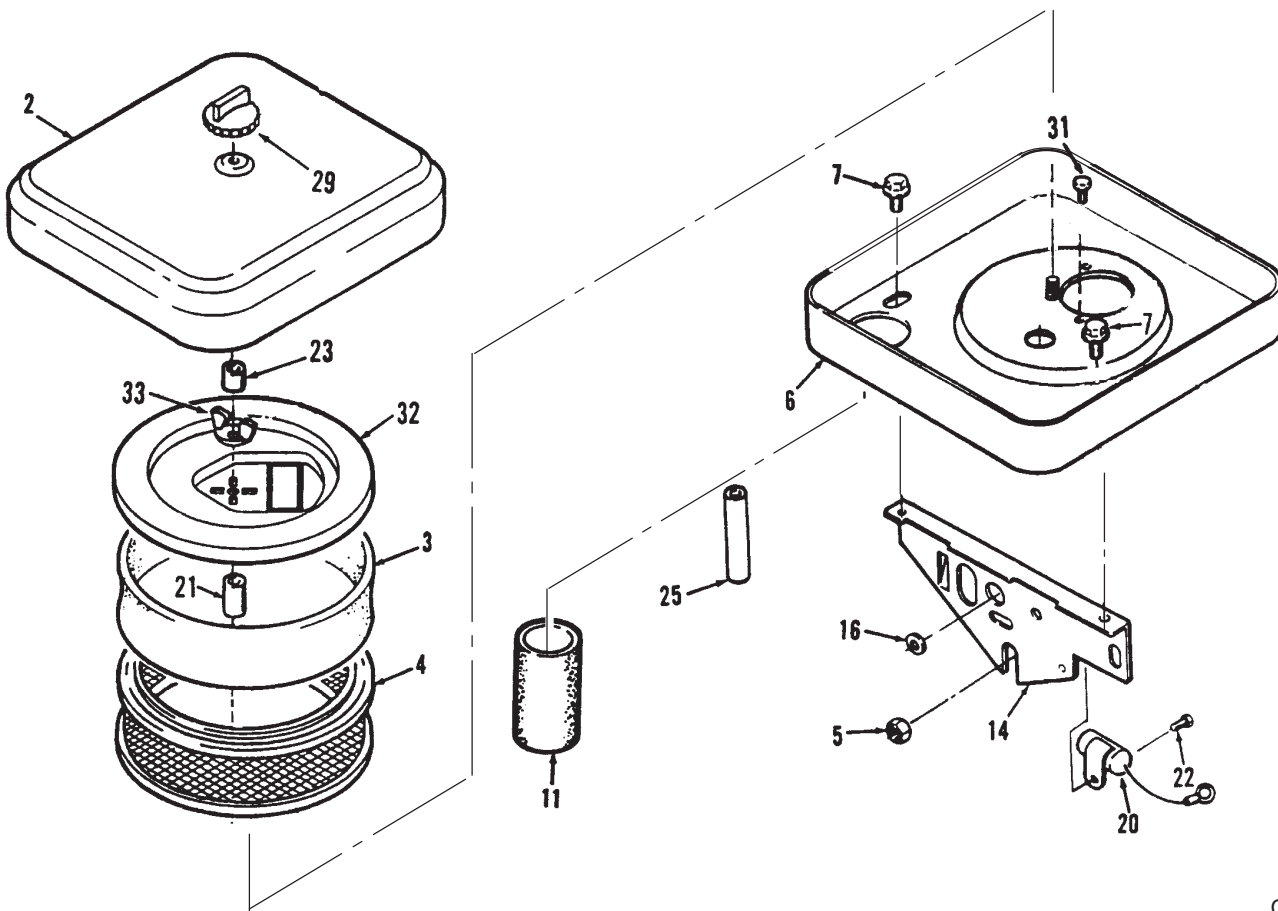

C-1665

AIR CLEANER

Ref. No.	Part No.	Description	No. Used
2	94-1840	Cover - Air Cleaner	1
3	NN10176	Element - Foam	1
4	NN10174	Element - Air Cleaner	1
5	82-1690	Nut - Flange	1
6	79-6330	Housing - Air Cleaner	1
7	82-1550	Screw - Hex. Hd.	.2
11	NN10187	Tube - Air Intake	1
14	79-6340	Support - Air Cleaner	1
16	71-6140	Grommet	1

Ref. No.	Part No.	Description	No. Used
20	59-1180	Capacitor (300 VD)	1
22	NN10390	Screw - Hex. Hd.	1
23	79-6520	Spacer	1
25	92-0917	Tube	1
29	79-6350	Knob - Tool less	1
31	92-0915	Screw	1
32	82-0650	Cover - Element	1
33	92-0913	Nut - Wing	1