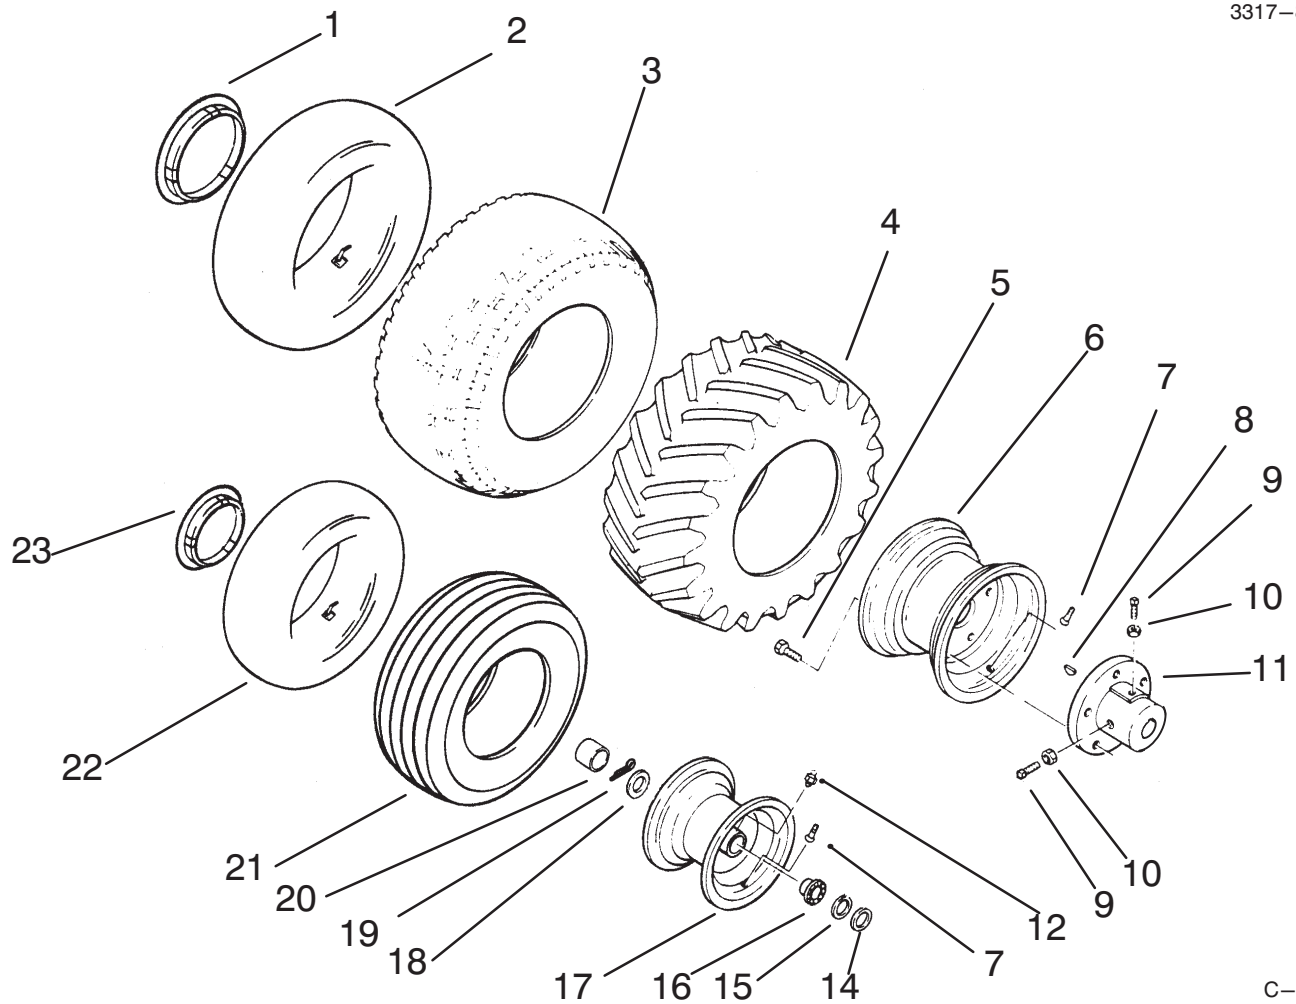

C-1499

WHEELS AND TIRES

Ref. No.	Part No.	Description	No. Used	Ref. No.	Part No.	Description	No. Used
1	114428	Logo - Hub Cap 12" (Opt.)	2	12	109500	Fitting - Grease	2
2	7007	Tube - Rear (Opt.)	2	14	5210	Washer - Shim .015	2
*	100291	Tube - Cleat Tire (Opt.)	2	15	1278	Washer - Shim .050	4
3	116744	Tire - Turf Trac, Rear	2	16	110513	Bearing - Ball	4
4	7607	Tire - Cleat, (Opt.)	2	17	78-1680	Rim - Front	2
5	83-2720	Bolt - Lug	10	18	111952	Washer - Special Hub Cap	2
6	111516	Wheel - Rear	2	19	3272-17	Pin - Cotter	2
*	110677	Wheel - Cleat (Opt.)	2	20	111591	Hubcap	2
7	5108	Stem - Valve	4	21	117127	Tire - Turf Trac, Front	2
8	937108	Key - Woodruff	2	22	100079	Tube - Front" (Opt.)	2
9	3243-5	Screw - Set	4	23	114427	Logo - Hub Cap 6" (Opt.)	2
10	3218-3	Nut	4	*	78-1660	Wheel Assembly - Front (Incl. Ref.# 7,12, 16 & 21)	2
11	105763	Hub - Rear	2				

*Not Illustrated