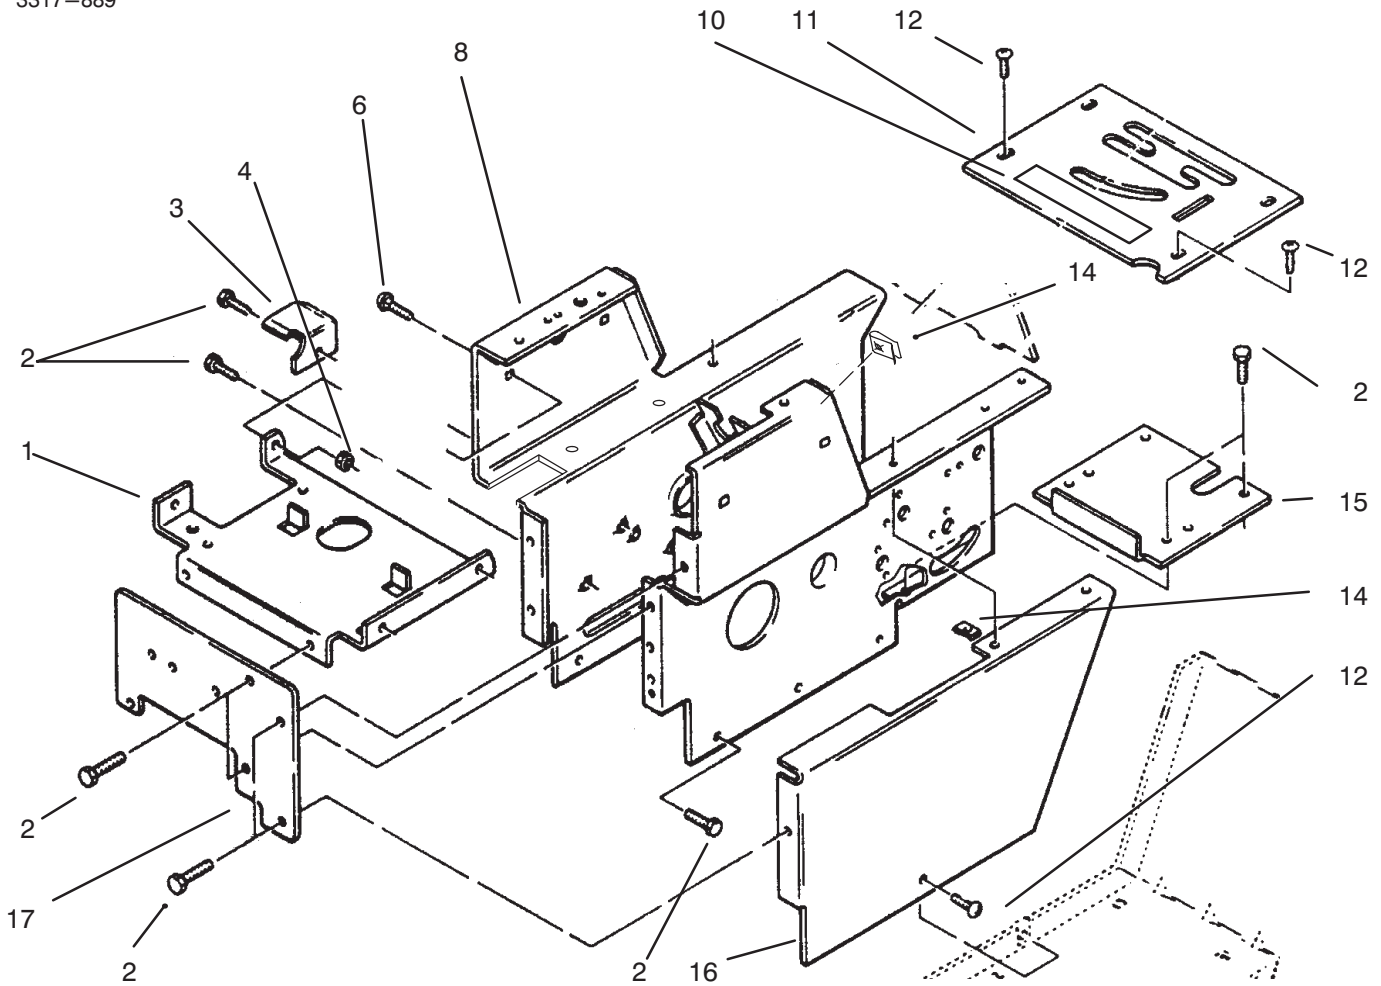

HOOD STAND AND SUPPORTS

Ref. No.	Part No.	Description	No. Used
1	78-3010	Bracket - Battery Support	1
2	9266944	Screw - Hex. Hd.	13
3	88-2170	Bracket - Belt	1
4	9151126	Nut	4
6	117371	Bolt - Carriage	4
8	92-1525	Hoodstand	1
10	92-8946	Decal - Danger	1

Ref. No.	Part No.	Description	No. Used
11	92-6529	Plate - Shift Cover (Incl. Ref.#10)	1
12	9108372	Screw	7
14	107069	Nut - Speed	7
15	106250	Cover - Dust	1
16	113935	Cover - Side, LH	1
17	78-3020	Plate - Front	

*Not Illustrated