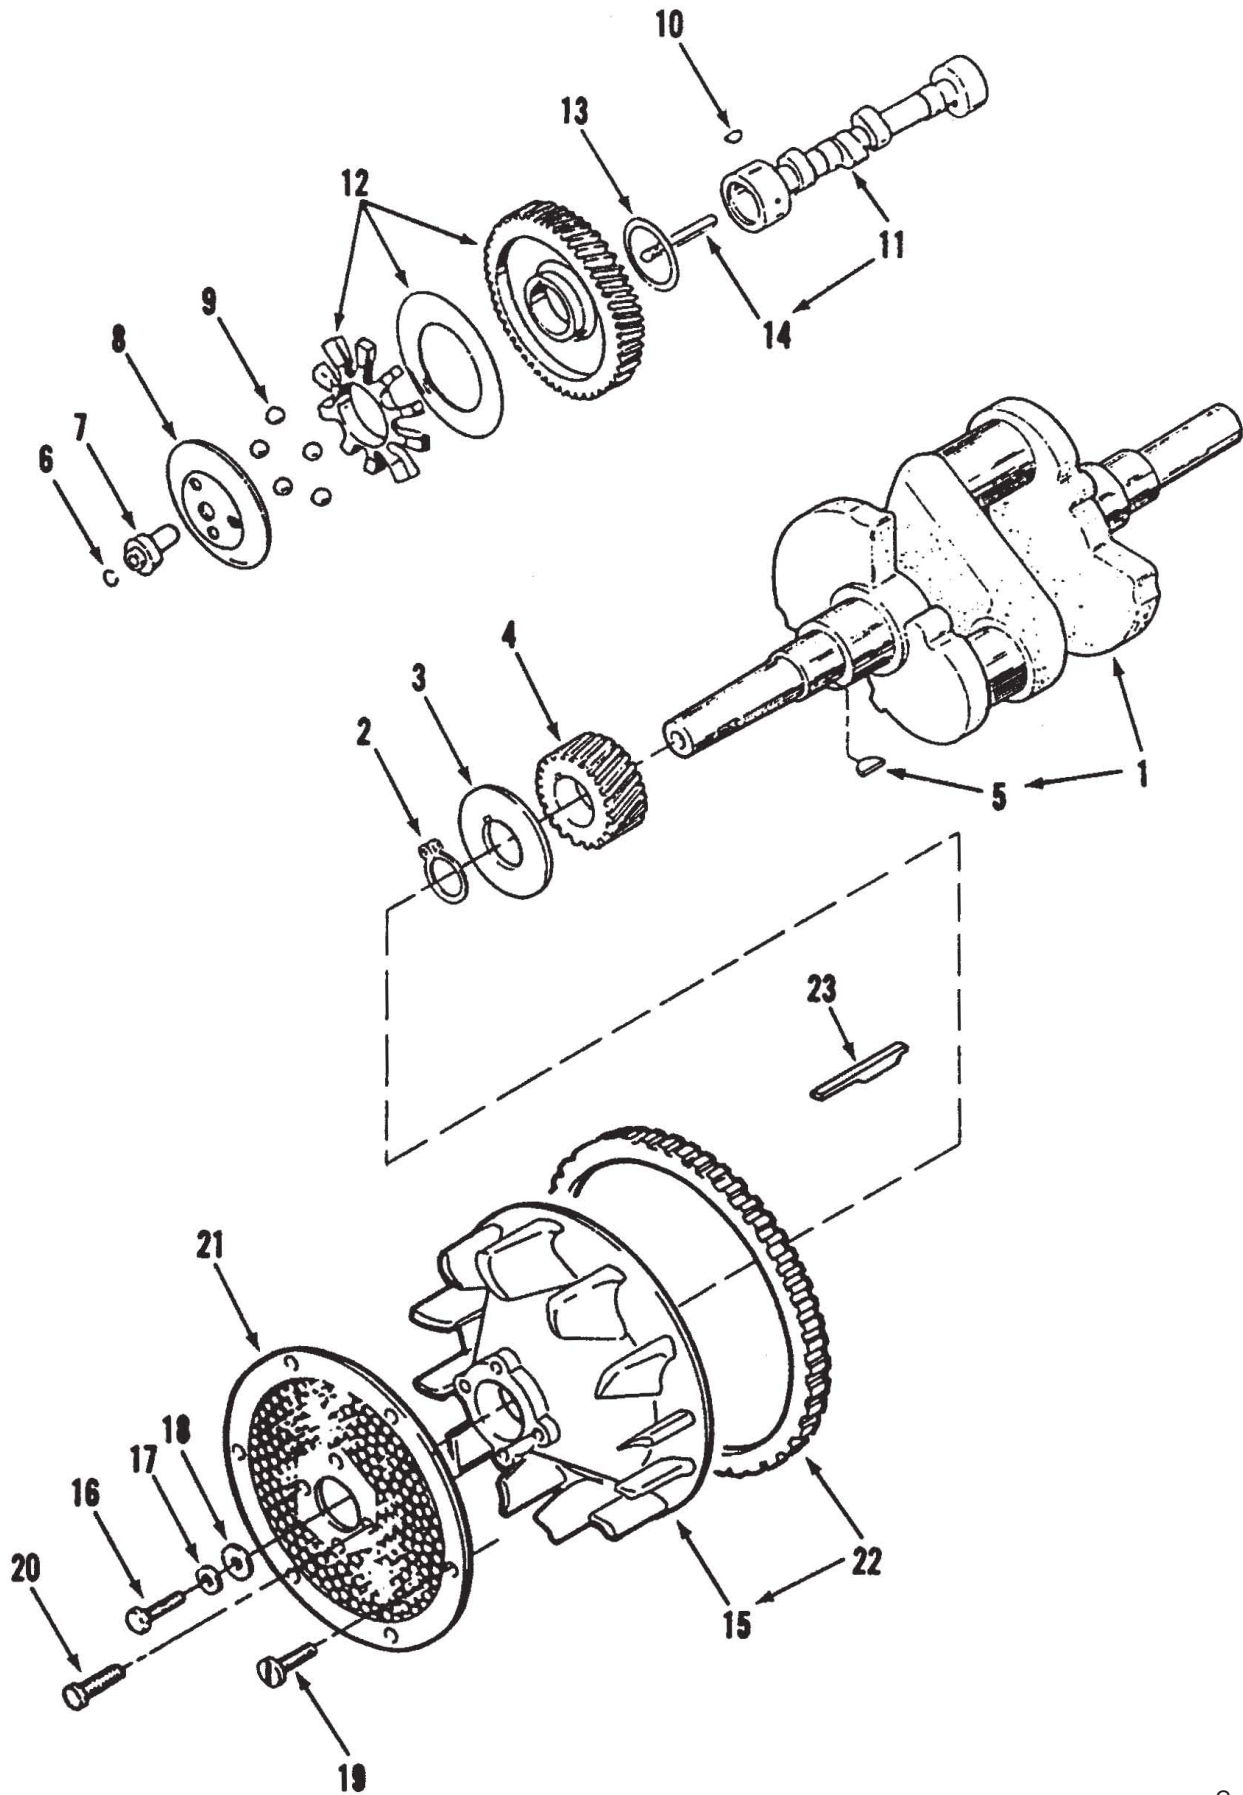

CRANKSHAFT, CAMSHAFT, FLYWHEEL

CRANKSHAFT, CAMSHAFT, FLYWHEEL

Ref. No.	Part No.	Description	No. Used	Ref. No.	Part No.	Description	No. Used
1+	104-1887	Crankshaft	1	13	57-8230	Washer	1
2	57-9710	Ring - Retaining	1	14	59-0400	Pin	1
3	57-8140	Washer	1	15	71-5920	Flywheel (Incl. Ring Gear)	1
4	57-8130	Gear	1	16	57-8150	Screw	1
5	57-9660	Key	2	17	82-1320	Washer	1
6	57-9090	Ring - Retaining	1	18	59-0810	Washer	1
7	57-9130	Hub - Governor Cup	1	19	71-6340	Screw	6
8	59-0450	Cup - Governor	1	20	82-1400	Screw	4
9	57-9640	Ball	1	21	79-6440	Screen	1
11	NN10032	Camshaft (Incl. Item 13)	1	22	57-8180	Gear - Ring	1
12	57-8210	Camshaft Gear (Incl. Gear, Spacer, & Plate)	1	23	71-6190	Key	1

+ Onan Part No.