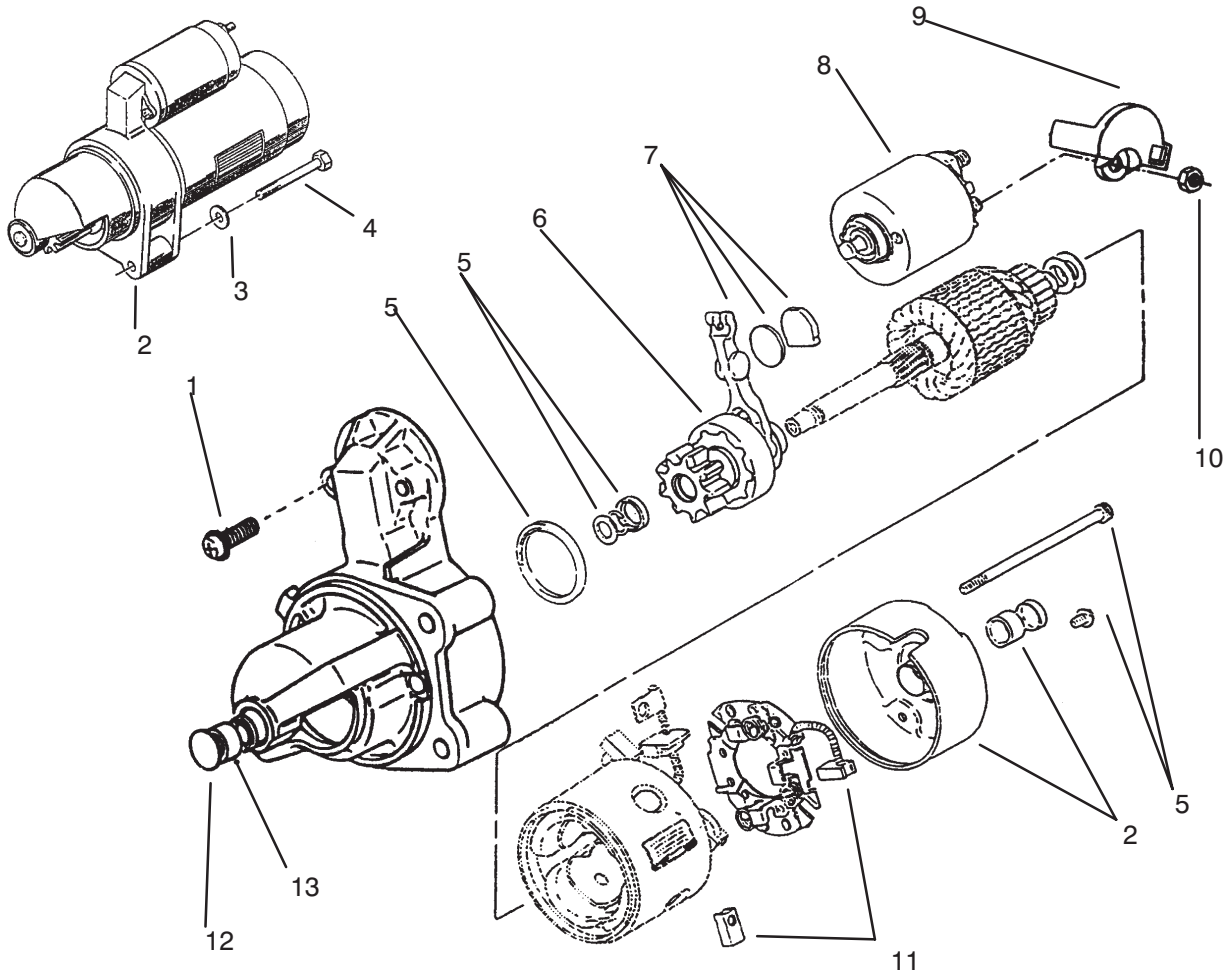

STARTER

C-1671

Ref. No.	Part No.	Description	No. Used
1	NN10885	Starter Hdwr Kit (Incl. Solenoid Screws [2] Brush Holder Screws [2], Thru Bolts[2], Armature Shims [2], Pinion Stop Collar, & Pinion Retaining Ring)	1
2	71-6040	Starter, Complete - See Components Below	1
3	57-9770	Washer - Flat	2
4	79-6580	Screw - Cap	2
5	NN10886	Seal - Dust	1
6	NN10884	Clutch - Starter (Incl. Pinion Gear w/Clutch)	1
7	NN10266	Kit - Starter Shift Lever (Incl. Shift Lever, Wear	

Ref. No.	Part No.	Description	No. Used
8	NN10887	Plate & Rubber Plug) Kit - Starter Solenoid (Incl. Solenoid, Spring, & Plunger)	1
9	NN10930	Cap - Starter Solenoid	1
10	92-5935	Nut	1
11	NN10883	Kit - Starter Brush (Incl. Positive Brush [2] & Negative Brush w/Pigtail)	1
12	62-2730	Kit - Bushing (Incl. Front Bushing & Rear Cap w/Bushing)	1
13	NN10929	Holder - Starter Brush (Incl. Brush Holder w/Negative Brush)	1