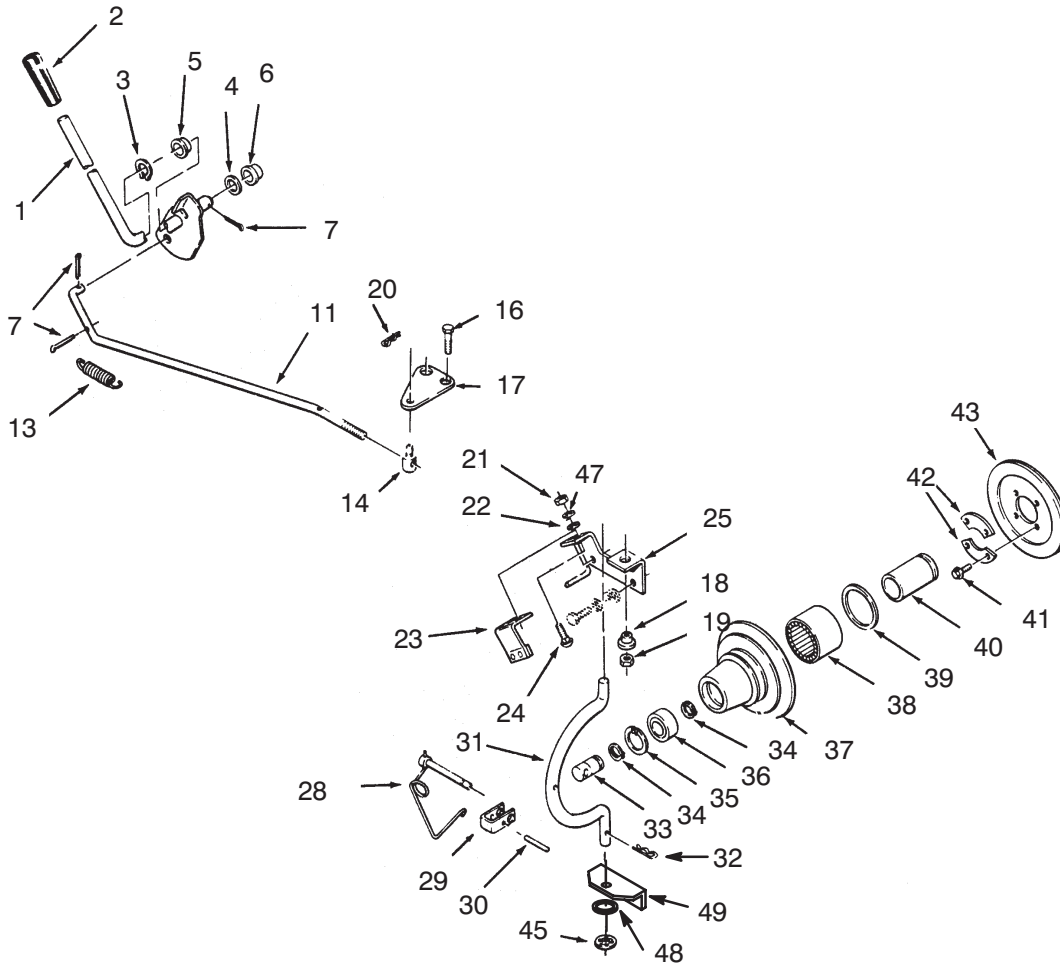

C-1500

PTO CLUTCH AND CONTROL

Ref. No.	Part No.	Description	No. Used
1	111234	Lever - PTO Clutch	1
2	9038	Grip	1
3	32151-11	Ring - Grip	1
4	3765	Washer - Shim	2
5	5666	Bushing - Nyliner	1
6	5983	Bushing	1
7	3272-10	Pin - Cotter	3
11	111052	Rod - PTO Clutch	1
13	103125	Spring	1
14	110656	Trunnion	1
16	323-7	Screw - Hex. Hd.	1
17	110669	Plate - PTO	1
18	104859	Spacer	1
19	3296-39	Nut	1
20	9335054	Pin - Cotter	1
21	3218-1	Nut	2
22	3256-22	Washer	2
23	110665	Brake Assembly - PTO	1
24	3229-25	Bolt - Carriage	2
25	111240	Bracket - Engine	1

Ref. No.	Part No.	Description	No. Used
28	111314	Pin - Locking	1
29	113107	Clevis	1
30	933274	Pin - Spirol	1
31	113108	Rod - PTO Housing	1
32	933506	Pin - Cotter	1
33	102872	Shaft - PTO	1
34	32120-72	Ring - Retaining	2
35	32120-62	Ring - Retaining	1
36	109842	Bearing - Ball	1
37	103478	Housing - Pulley	1
38	6662	Bearing - Needle	1
39	6663	Seal	1
40	6658	Race - Bearing	1
41	321-8	Bolt - Nylok	4
42	6659	Retainer	2
43	114881	Facing - Clutch Plate	1
45	106695	Push-On Ring	1
47	3253-3	Washer - Lock	2
48	3256-27	Washer	1
49	102870	Bracket Support	1