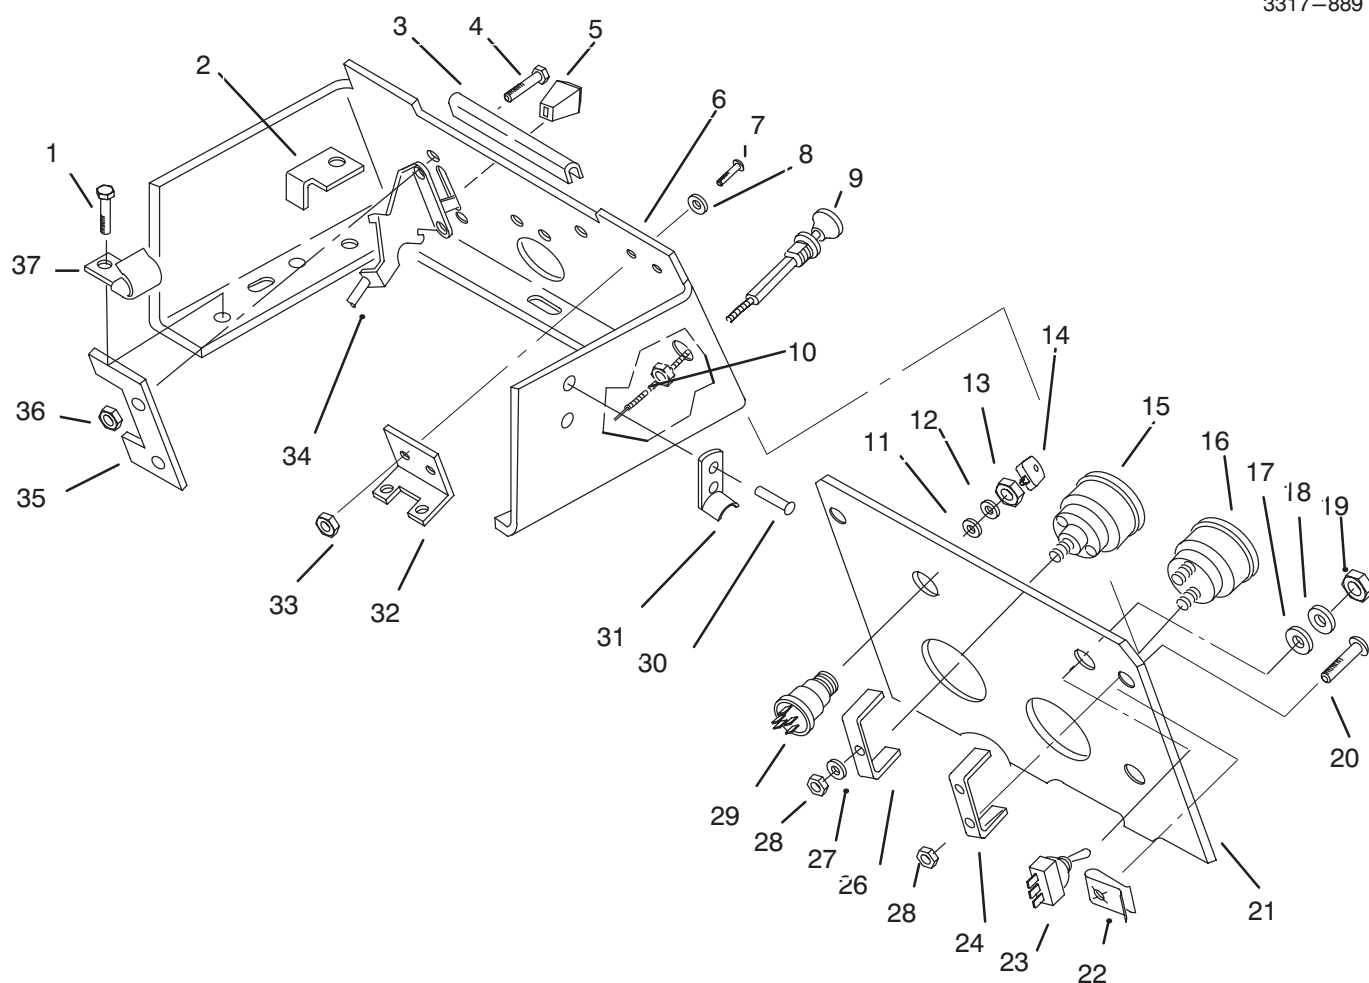

CONTROL PANEL

Ref. No.	Part No.	Description	No. Used
1	9266944	Screw – Hex. Washer Hd.	3
2	112415	Stop – PTO	1
3	111757	Edging – Console	1
4	910792	Screw	6
5	66-0120	Knob – Control	1
6	111271	Console	1
7	9107622	Screw	2
8	9201504	Washer – Lock	2
9	114951	Control – Choke	1
10	101884	Nut	1
11	9202624	Washer – Special	1
12	9201604	Washer – IntL. T	1
13	101884	Nut – Special	1
14	62-7770	Key – Ignition, Padded	1
15	78-0020	Meter – Hour (Incl. Ref.# 27-28)	1
16	79-0060	Meter – Volt (Incl. Ref.# 24-25)	1
17	920259	Washer – Special	1
18	102950	Ring – Retaining	1

Ref. No.	Part No.	Description	No. Used
19	113179	Nut	1
20	9108372	Screw	7
21	111034	Plate – Hood Stand	1
22	8830	Clip	2
23	102138	Switch – Light (Incl. Ref. #17-19)	1
24	78-0080	Clamp – Volt Meter	1
26	78-3320	Clamp – Steel	1
27	3255-25	Washer – Lock	3
28	3217-27	Nut – Hex	1
29	111216	Switch – Ignition (Incl. Ref.#11-13)	1
30	117431	Rivet – Pop	4
31	117343	Latch – Hood	2
32	112506	Bracket – Indicator Lights	1
33	915960	Nut	2
34	115392	Control – Throttle	1
35	120590	Stop – Throttle	1
36	915740	Nut – Lock	2
37	111392	"J" Clip	1