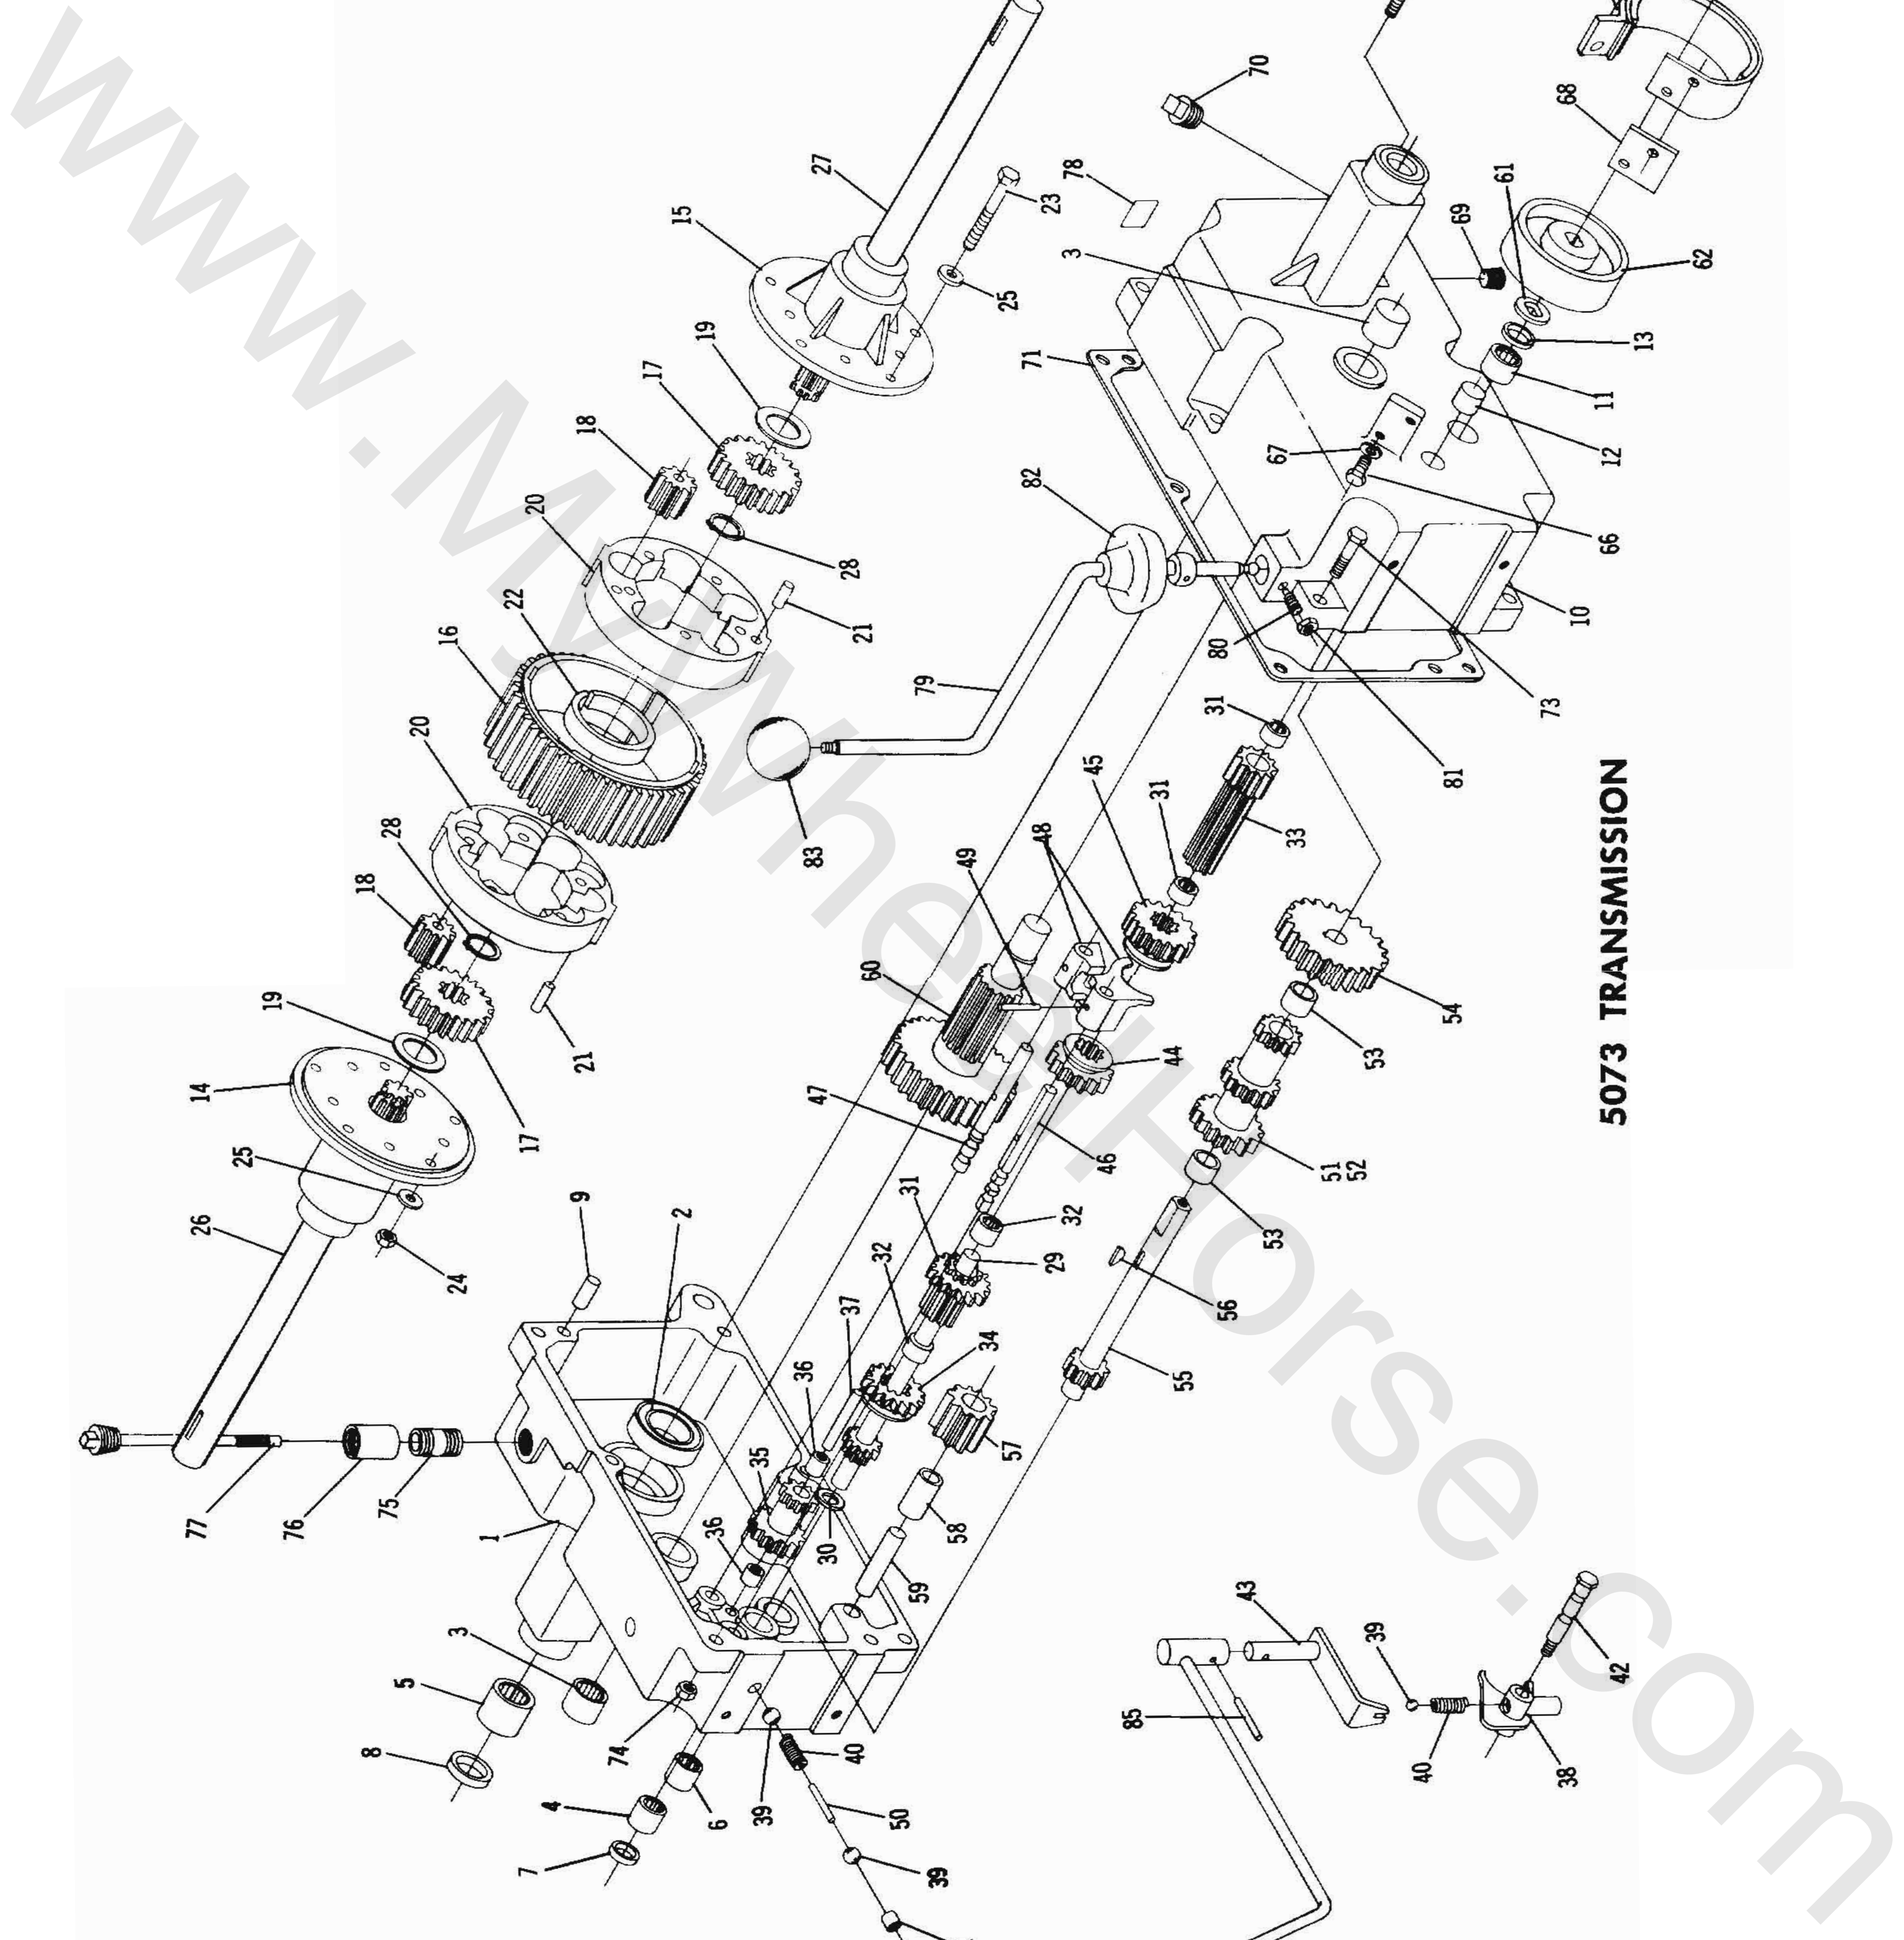

5073 TRANSMISSION

PARTS LIST FOR 5073 TRANSMISSION

When ordering parts always list Part No. and name of part.

Parts available only through Authorized Dealers.

(Specifications subject to change without notice.)

Item No.	Part No.	Description	No. Req'd.	Item No.	Part No.	Description	No. Req'd.
1	8163	Case R.H.	1	44	5173	Gear — Hi and 2nd	1
2	1533	Ball Bearing 1½ I.D.	2	45	5174	Gear — Low and Reverse	1
3	1532	Needle Bearing 1" I.D.	2	46	5615	Rail — Front Shift	1
4	1542	Needle Bearing 5/8" I.D.	1	47	5616	Rail — Rear Shift	1
5	1526	Needle Bearing 1 1/8 I.D.	2	48	3503	Shift Fork	2
6	1529	Needle Bearing 3/4 I.D.	1	49	933156	Roll Pin 1/8 x 1	2
7	1461	Seal 5/8 Shaft	1	50	5614	Pin — Shift Stop	1
8	1213	Seal 1 1/8 Shaft	2	51	7269	Gear and Bearing Complete	1
9	3915	Dowel Pin	2	52	3525	Gear — Cluster	1
10	6941	Case L.H.	1	53	1504	Bearing — Bronze 3/4 I.D.	2
11	1523	Needle Bearing 3/4 I.D.	1	54	3527	Gear — Reduction	1
12	1531	Needle Bearing 5/8 I.D.	1	55	9840	Shaft — Cluster Gear & Brake	1
13	1303	Seal — Shaft — Brake 3/4	1	56	937014	Key #9 Woodruff	1
14	8050	End Cap R.H.	1	57	4204	Gear — Reverse Idler	1
15	8051	End Cap L.H.	1	58	1516	Bushing — Bronze 1/2" I.D.	1
16	7196	Gear — Differential Ring	1	59	3909	Shaft	1
17	8053	Gear — Axle	2	60	9839	Gear 44T — 11T	1
18	8056	Gear — Differential Pinion	10	61	5951	Washer — Double "D"	1
19	7199	Washer — Thrust	2	62	9600	Drum — Brake	1
20	7200	Body	2	63	908032-5	Bolt — Nylok 3/8-16 x 3/4	1
21	933209	Roll Pin 1/4 x 1/2	4	64	2844	Washer — Special	1
22	7235	Spring — Cylindrical	1	65	9593	Brake Band and Lining	1
23	908138-4	Bolt Hex 3/8-16 x 3 1/4	5	66	908002-4	Bolt Hex 1/4-20 x 5/8	2
24	915663-4	Nut Elastic Stop 3/8-16	5	67	920081-4	Lockwasher 1/4"	2
25	920009-4	Washer 3/8 SAE	10	68	9598	Plate — Parking Brake Stop	1
26	7202	Axle — Rear R.H.	1	69	943460	Plug 1/4 Pipe	1
27	7203	Axle — Rear L.H.	1	70	943420	Plug 3/8 Pipe	1
28	7169	Snap Ring Heavy Duty	2	71	3912	Gasket	1
29	7201	Shaft — Input	1	72	908043-4	Bolt Hex 3/8-16 x 3 1/2	1
30	7418	Washer — Thrust	1	73	908038-4	Bolt Hex 3/8-16 x 2	5
31	7204	Gear and Spline	1	74	915113-6	Nut Hex 3/8-16 Nylok	6
32	1518	Needle Bearing 5/8 I.D.	4	75	943338	Nipple Close 1/2 Pipe	1
33	5175	Pinion — Gear and Spline	1	76	943004	Coupling 1/2 Pipe	1
34	7205	Gear — Sliding	1	77	6155	Dipstick	1
35	7206	Gear — Reduction	1	78	1935	Decal	1
36	7207	Needle Bearing 3/8 I.D. x 1/2	2	79	5632	Shift Stick	1
37	7208	Shaft — Reduction Gear	1	80	1239	Set Screw Dog Point	1
38	7209	Shift Fork	1	81	915111-4	Nut Hex 1/4-20	1
39	3517	Ball — Stop	3	82	3577	Boot	1
40	3518	Spring — Stop	2	83	1001	Knob	2
41	1243	Plug	1	84	7217	Handle — Shift	1
42	7213	Bolt — Detent	1	85	933184	Roll Pin 3/16 x 3/4	1
43	7214	Shift Lever	1