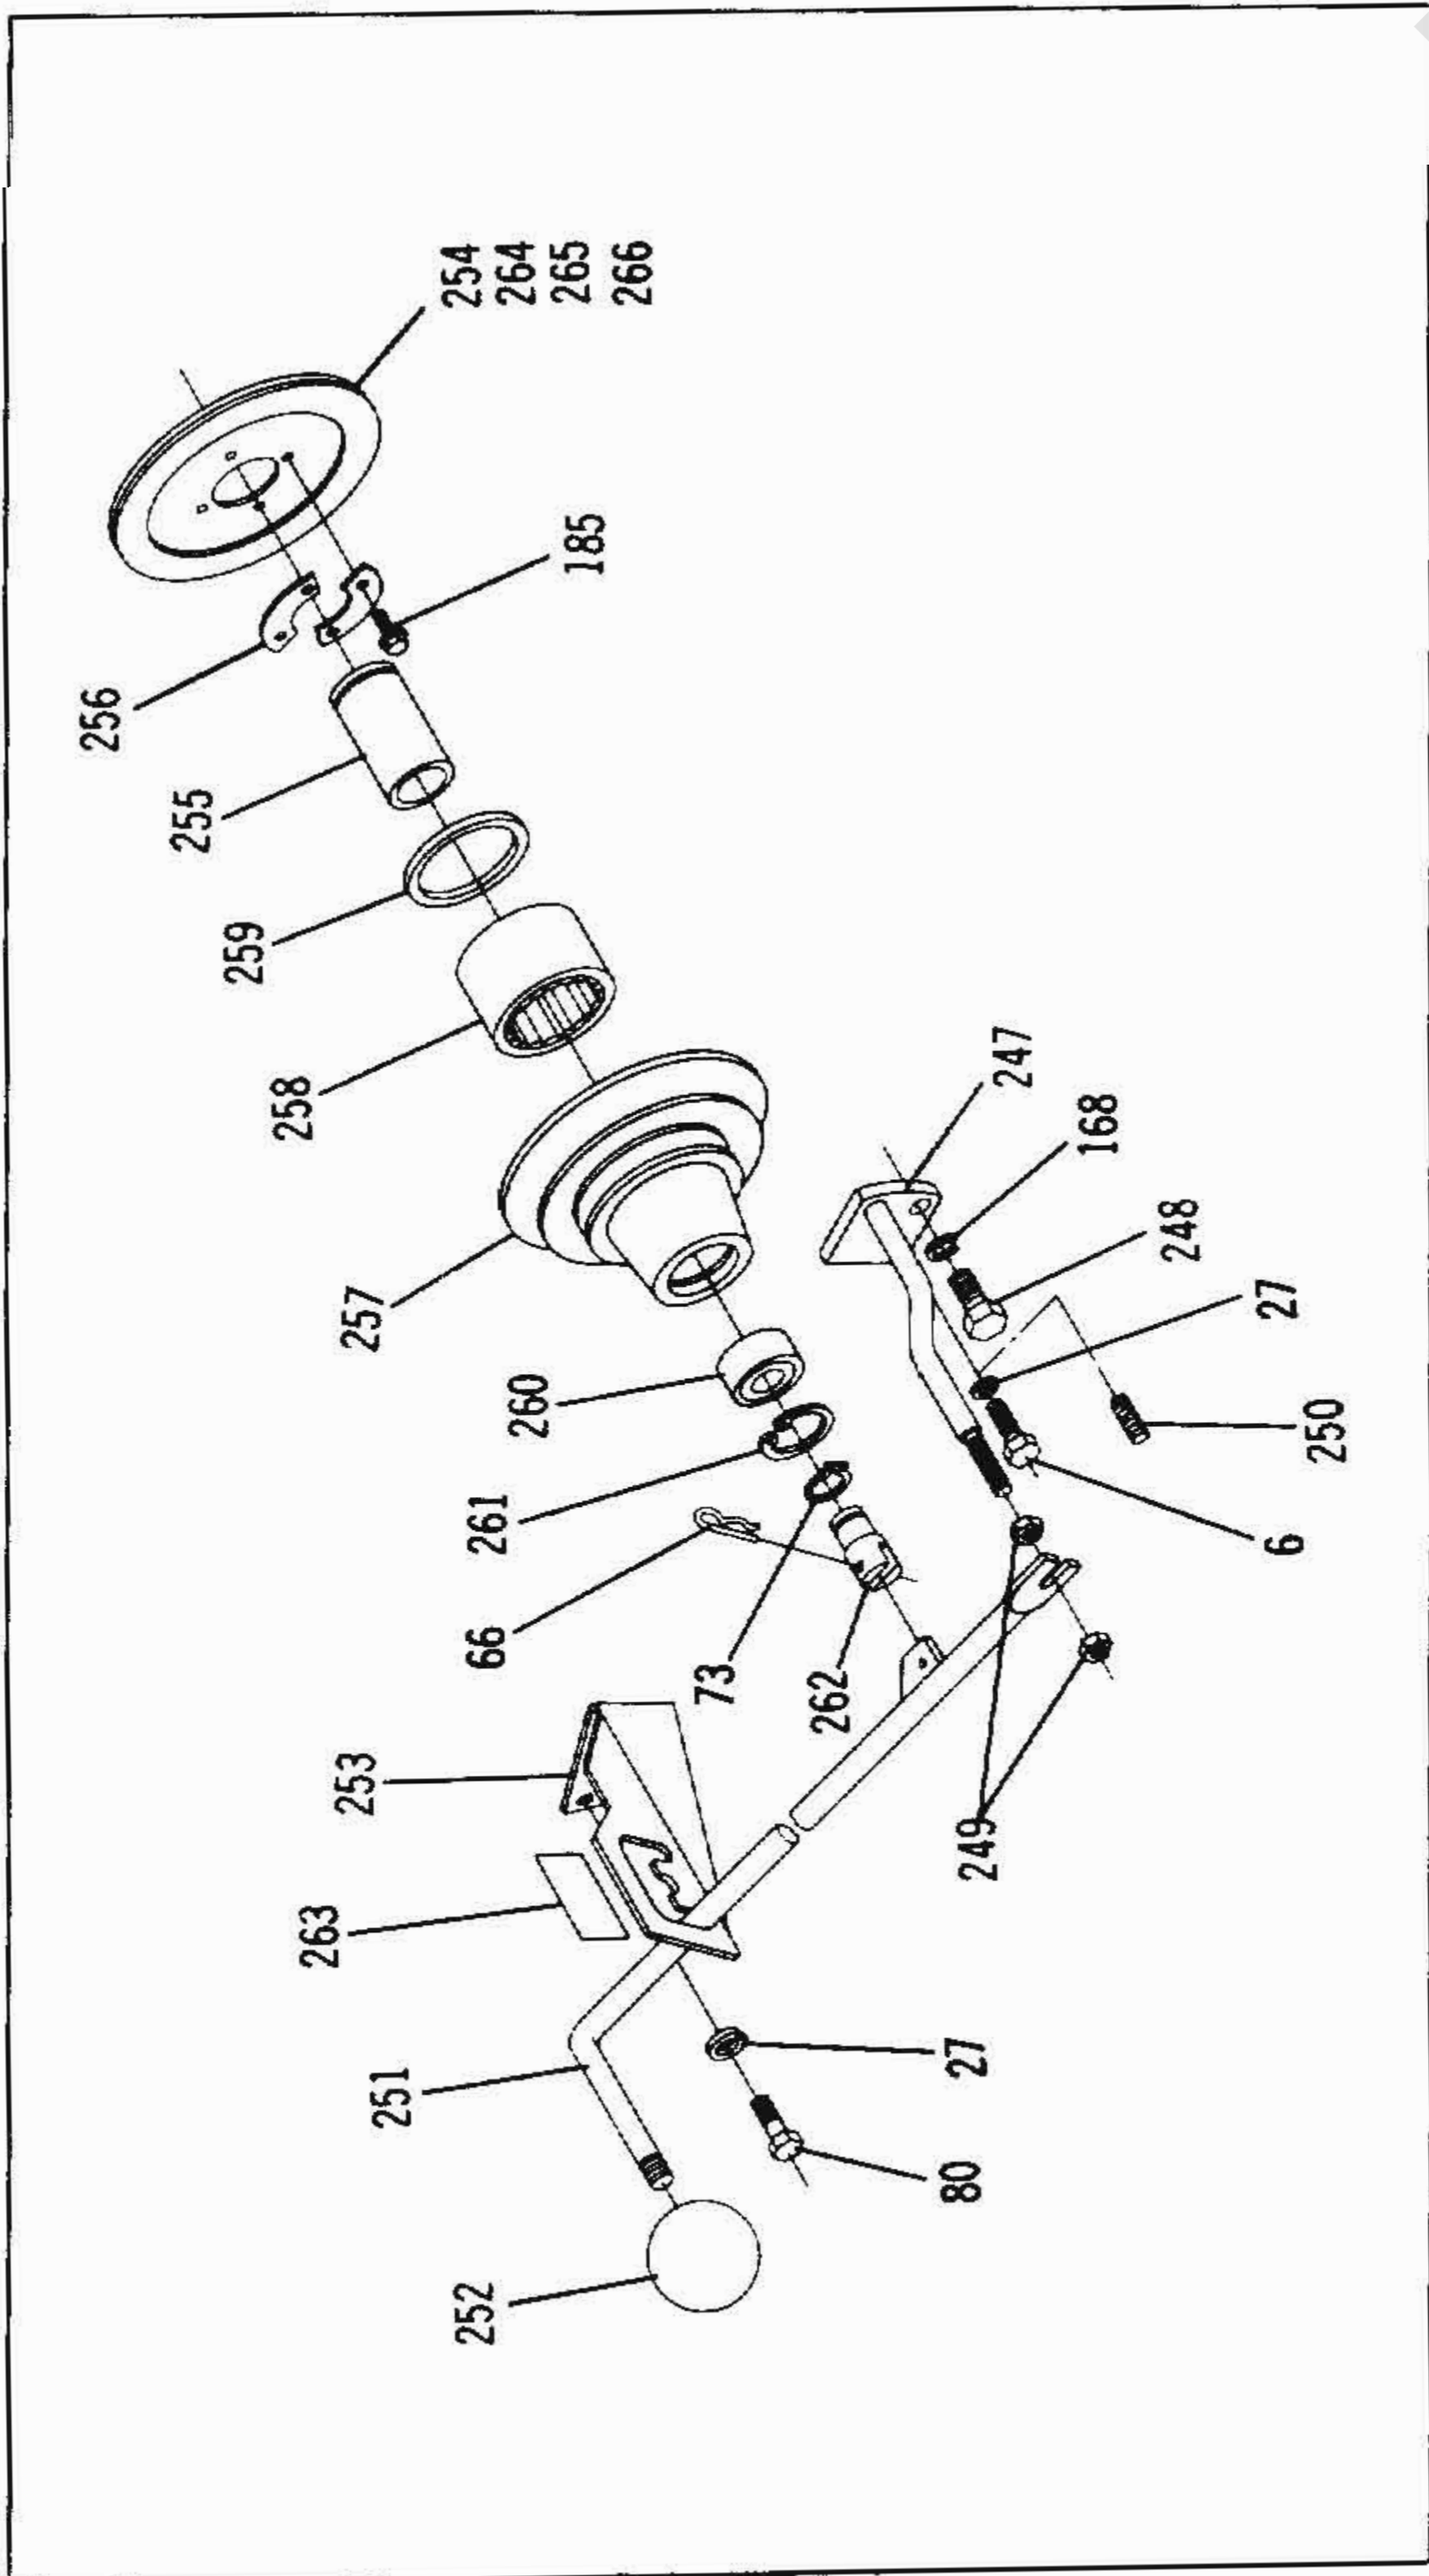

STEERING & WHEEL ASS'Y.