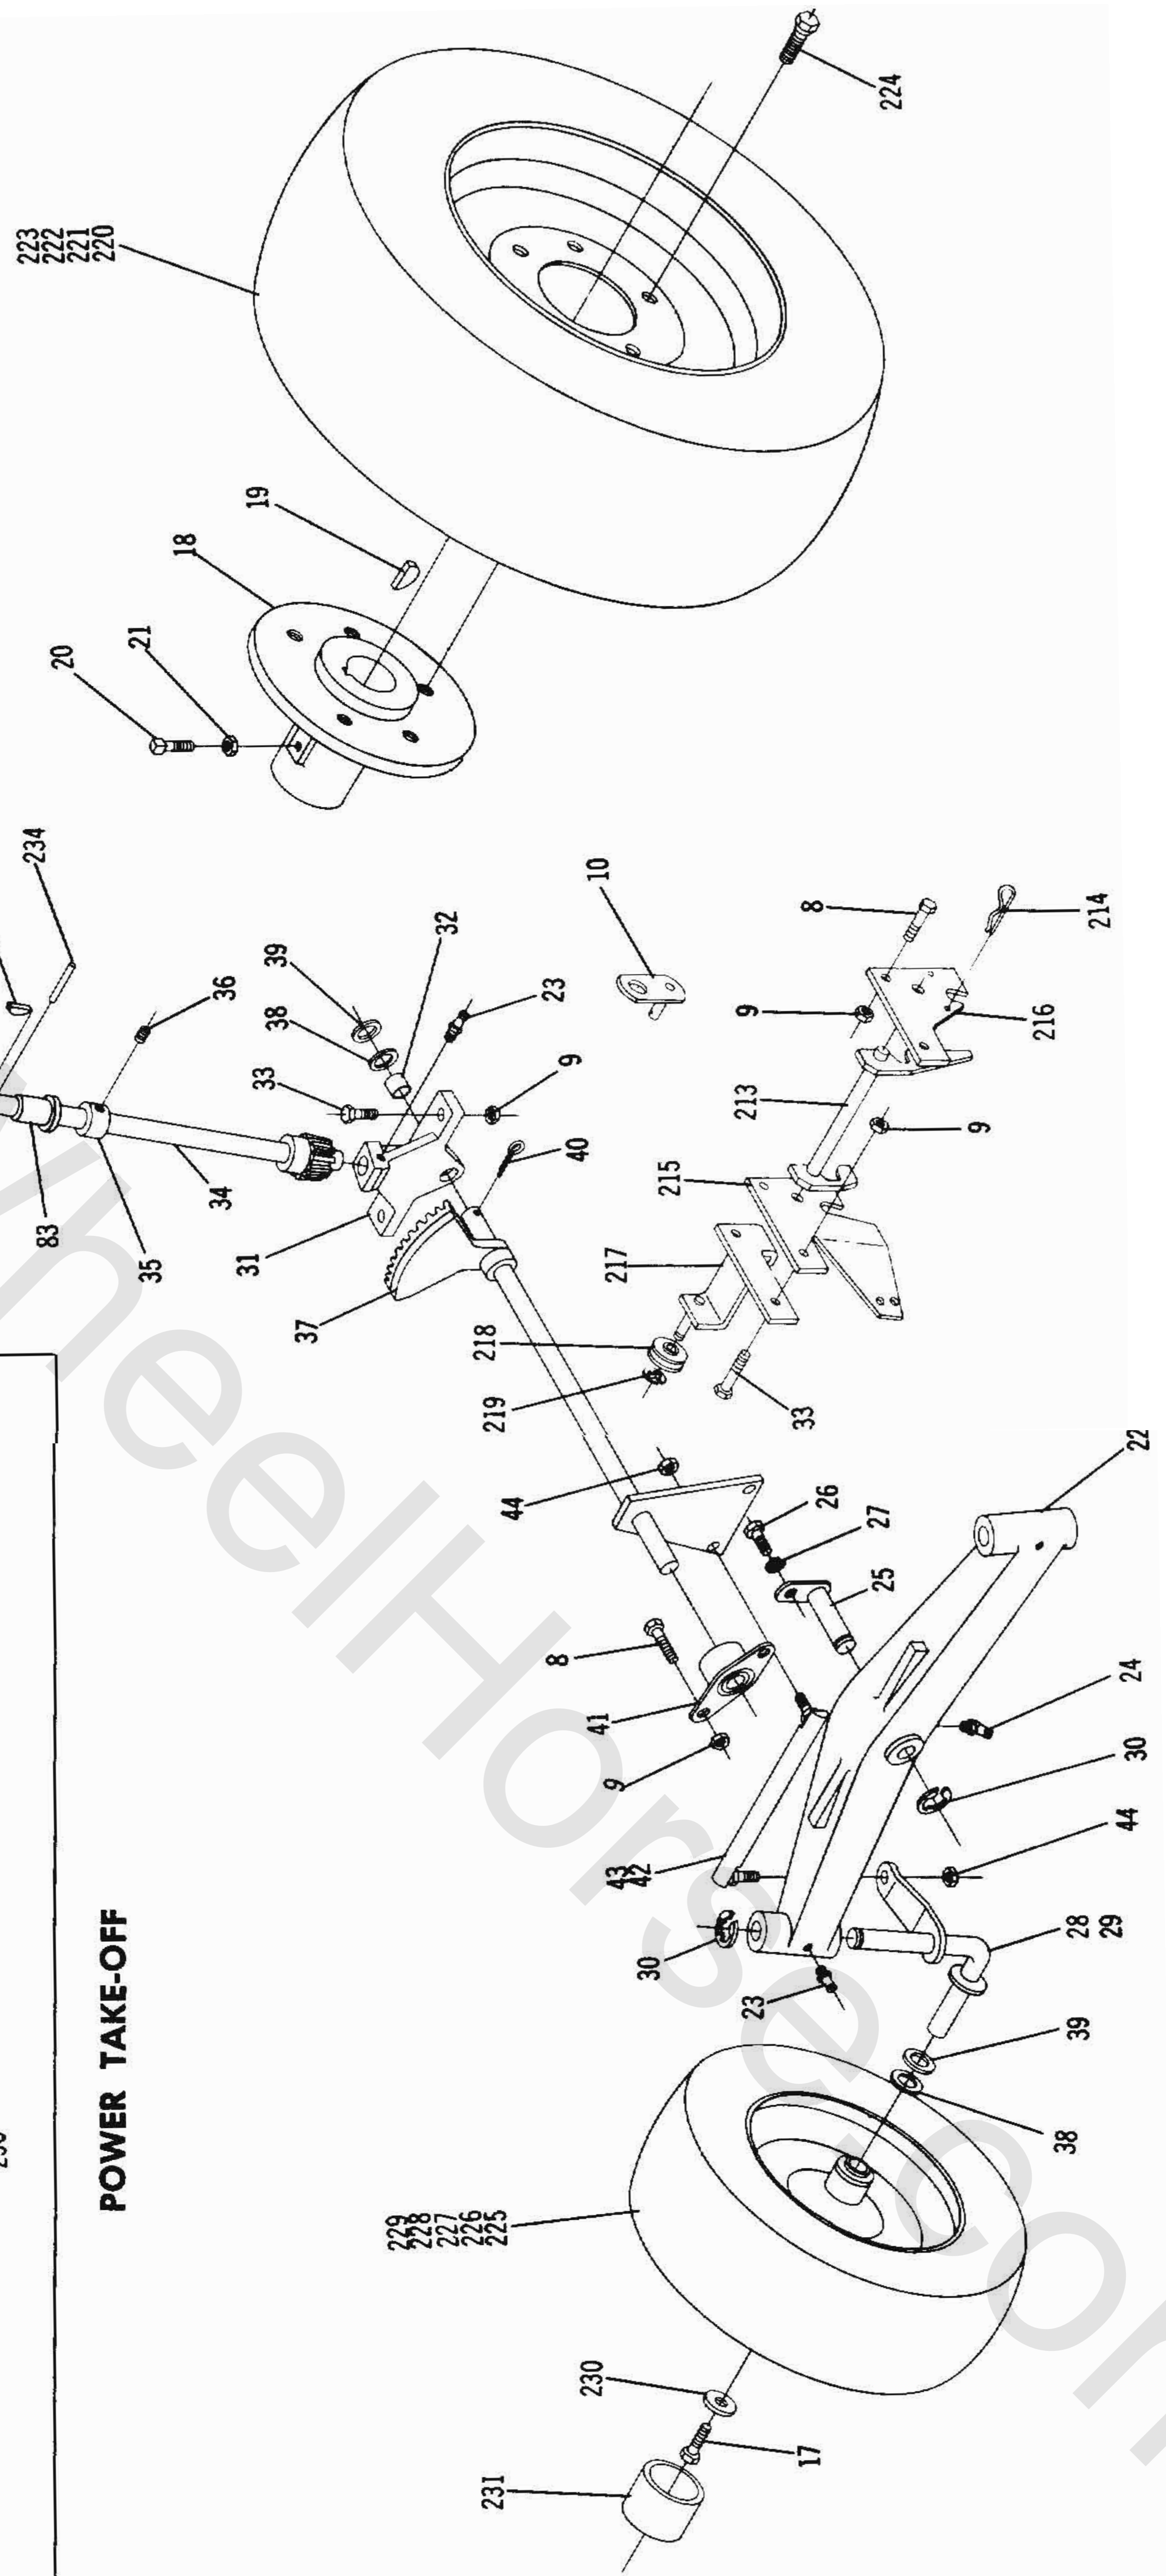

PARTS LIST FOR 5073 TRANSMISSION

When ordering parts always list Part No. and name of part.

Parts available only through Authorized Dealers.

(Specifications subject to change without notice.)

Item No.	Part No.	Description	No. Req'd.	Item No.	Part No.	Description	No. Req'd.
1	8163	Case R.H.	1	44	5173	Gear — Hi and 2nd	1
2	1533	Ball Bearing 1½ I.D.	2	45	5174	Gear — Low and Reverse	1
3	1532	Needle Bearing 1" I.D.	2	46	5615	Rail — Front Shift	1
4	1542	Needle Bearing 5/8" I.D.	1	47	5616	Rail — Rear Shift	1
5	1526	Needle Bearing 1 1/8 I.D.	2	48	3503	Shift Fork	2
6	1529	Needle Bearing 3/4 I.D.	1	49	933156	Roll Pin 1/8 x 1	2
7	1461	Seal 5/8 Shaft	1	50	5614	Pin — Shift Stop	1
8	1213	Seal 1 1/8 Shaft	2	51	7269	Gear and Bearing Complete	1
9	3915	Dowel Pin	2	52	3525	Gear — Cluster	1
10	6941	Case L.H.	1	53	1504	Bearing — Bronze 3/4 I.D.	2
11	1523	Needle Bearing 3/4 I.D.	1	54	3527	Gear — Reduction	1
12	1531	Needle Bearing 5/8 I.D.	1	55	9840	Shaft — Cluster Gear & Brake	1
13	1303	Seal — Shaft — Brake 3/4	1	56	937014	Key #9 Woodruff	1
14	8050	End Cap R.H.	1	57	4204	Gear — Reverse Idler	1
15	8051	End Cap L.H.	1	58	1516	Bushing — Bronze 1/2" I.D.	1
16	7196	Gear — Differential Ring	1	59	3909	Shaft	1
17	8053	Gear — Axle	2	60	9839	Gear 44T — 11T	1
18	8056	Gear — Differential Pinion	10	61	5951	Washer — Double "D"	1
19	7199	Washer — Thrust	2	62	9600	Drum — Brake	1
20	7200	Body	2	63	908032-5	Bolt — Nylok 3/8-16 x 3/4	1
21	933209	Roll Pin 1/4 x 1/2	4	64	2844	Washer — Special	1
22	7235	Spring — Cylindrical	1	65	9593	Brake Band and Lining	1
23	908138-4	Bolt Hex 3/8-16 x 3 1/4	5	66	908002-4	Bolt Hex 1/4-20 x 5/8	2
24	915663-4	Nut Elastic Stop 3/8-16	5	67	920081-4	Lockwasher 1/4"	2
25	920009-4	Washer 3/8 SAE	10	68	9598	Plate — Parking Brake Stop	1
26	7202	Axle — Rear R.H.	1	69	943460	Plug 1/4 Pipe	1
27	7203	Axle — Rear L.H.	1	70	943420	Plug 3/8 Pipe	1
28	7169	Snap Ring Heavy Duty	2	71	3912	Gasket	1
29	7201	Shaft — Input	1	72	908043-4	Bolt Hex 3/8-16 x 3 1/2	1
30	7418	Washer — Thrust	1	73	908038-4	Bolt Hex 3/8-16 x 2	5
31	7204	Gear and Spline	1	74	915113-6	Nut Hex 3/8-16 Nylok	6
32	1518	Needle Bearing 5/8 I.D.	4	75	943338	Nipple Close 1/2 Pipe	1
33	5175	Pinion — Gear and Spline	1	76	943004	Coupling 1/2 Pipe	1
34	7205	Gear — Sliding	1	77	6155	Dipstick	1
35	7206	Gear — Reduction	1	78	1935	Decal	1
36	7207	Needle Bearing 3/8 I.D. x 1/2	2	79	5632	Shift Stick	1
37	7208	Shaft — Reduction Gear	1	80	1239	Set Screw Dog Point	1
38	7209	Shift Fork	1	81	915111-4	Nut Hex 1/4-20	1
39	3517	Ball — Stop	3	82	3577	Boot	1
40	3518	Spring — Stop	2	83	1001	Knob	2
41	1243	Plug	1	84	7217	Handle — Shift	1
42	7213	Bolt — Detent	1	85	933184	Roll Pin 3/16 x 3/4	1
43	7214	Shift Lever	1				

POWER TAKE-OFF