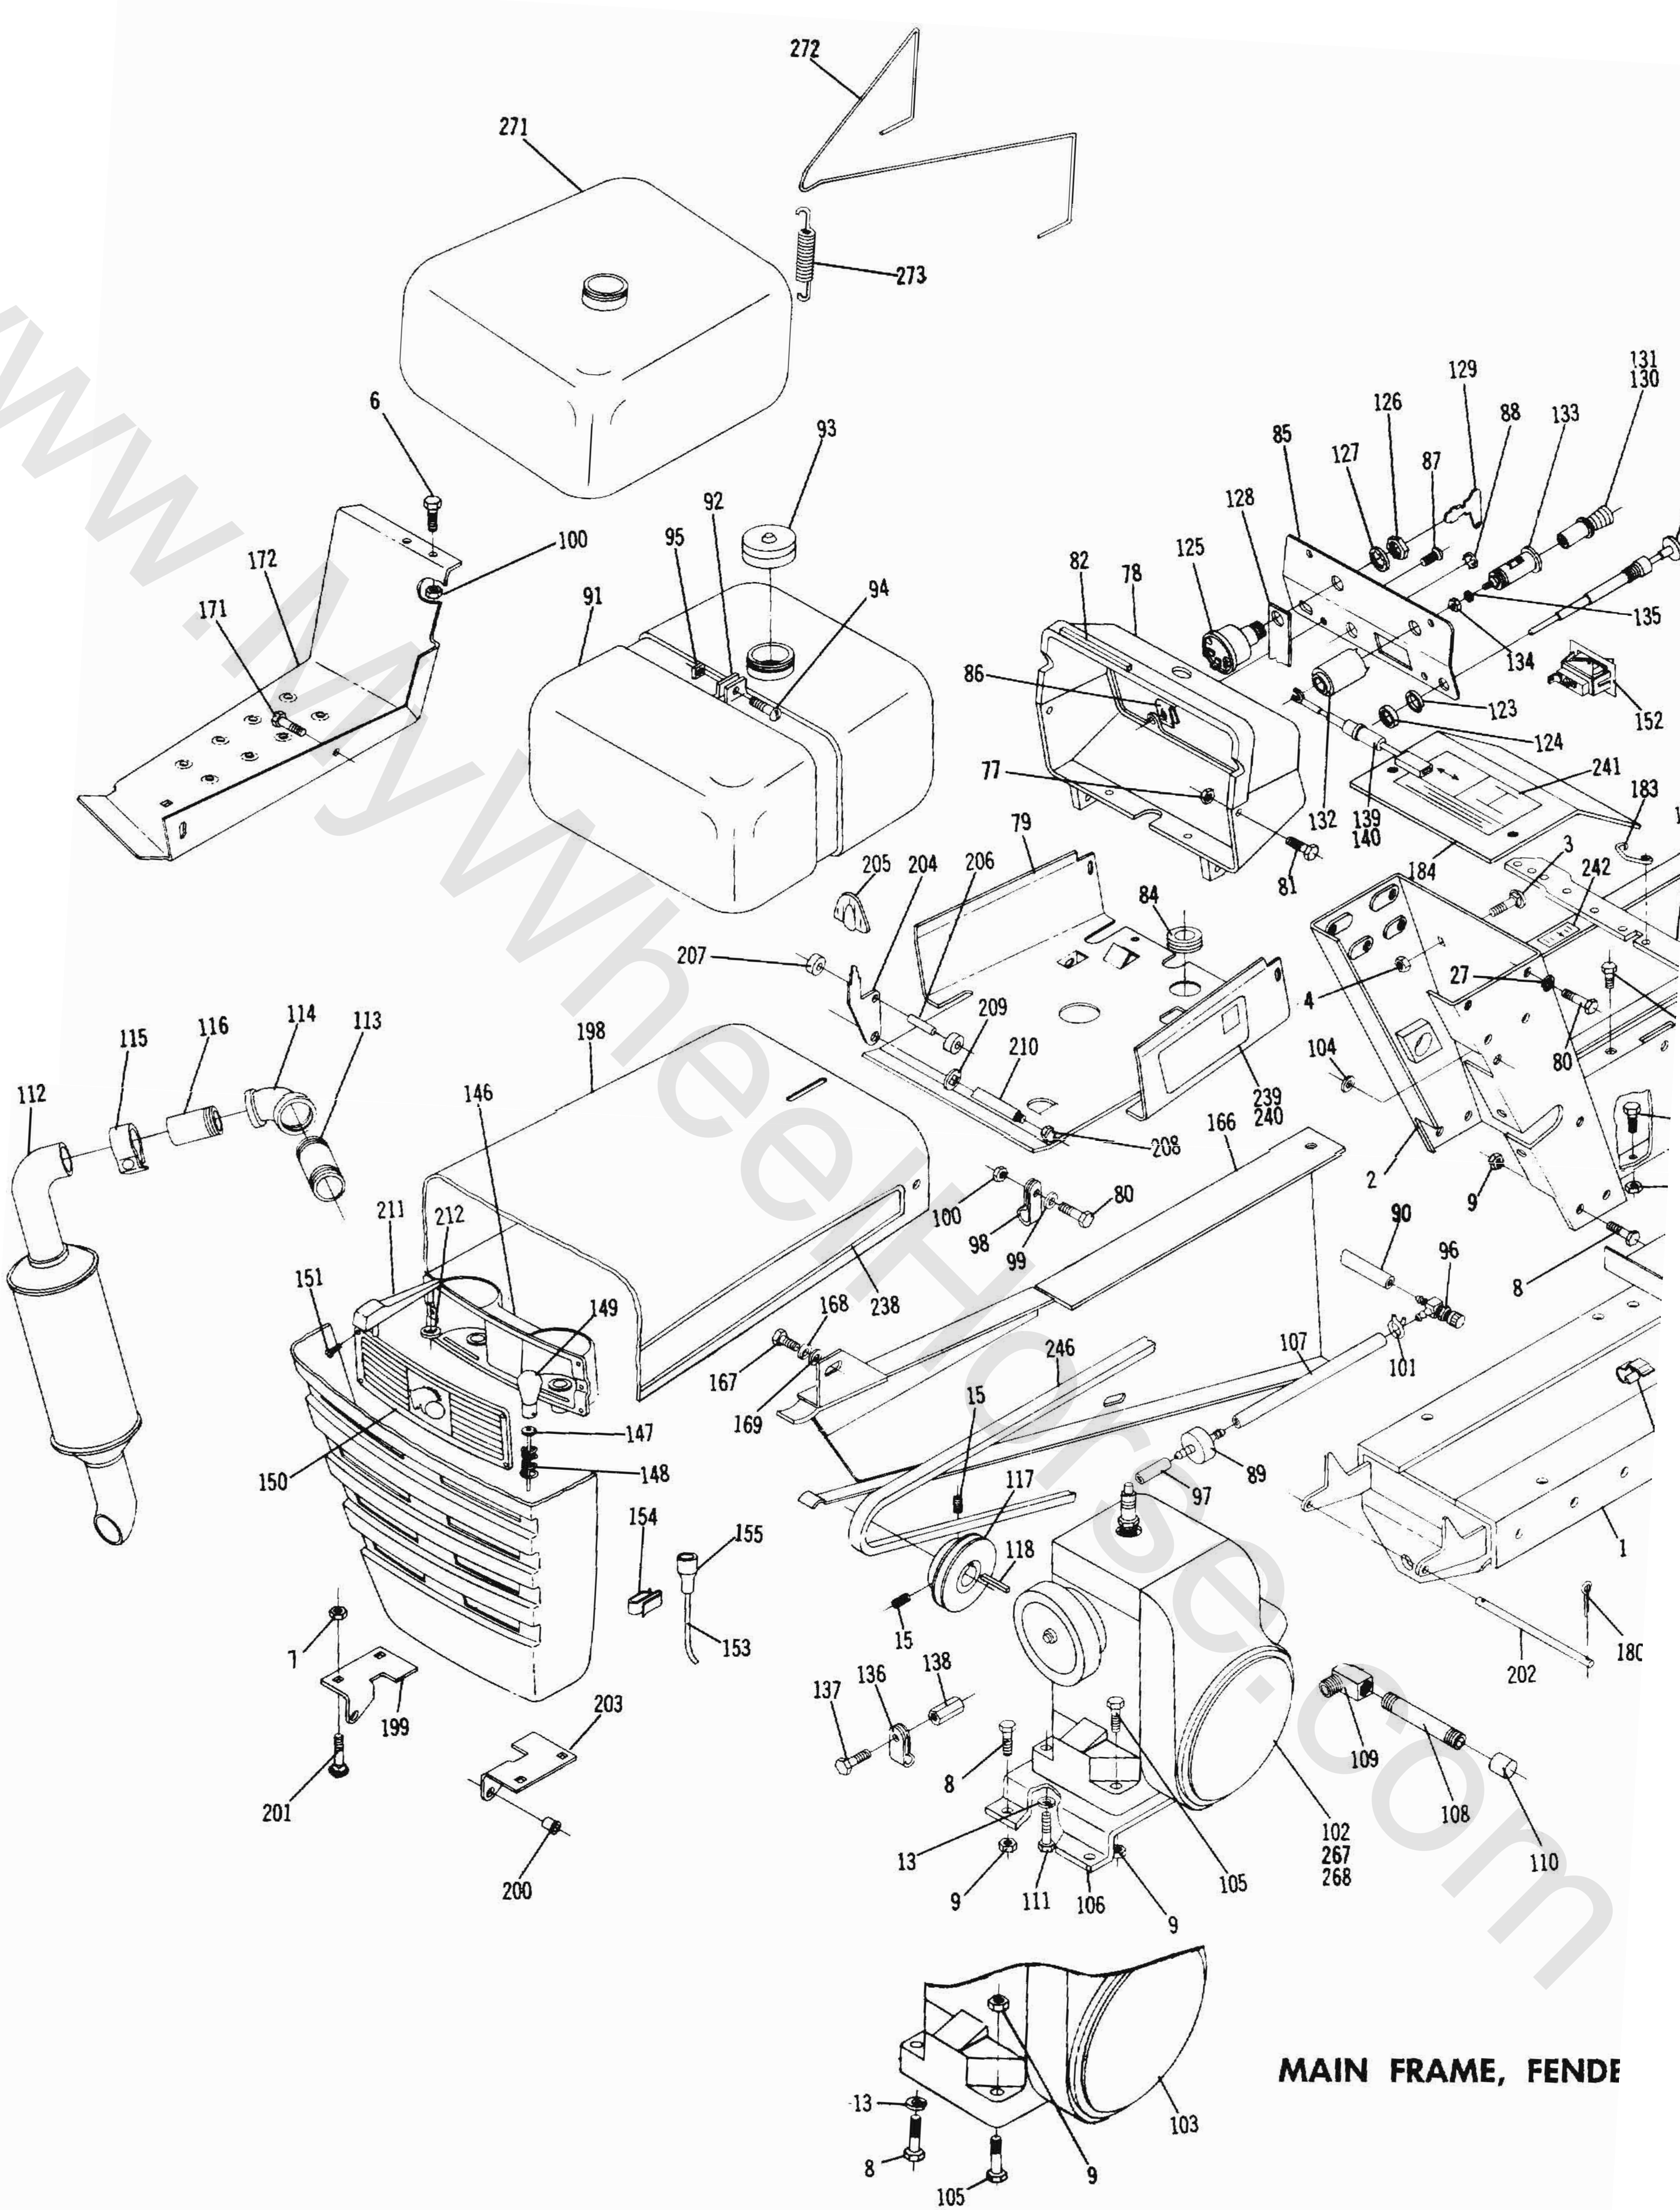

WWW

WATER

MAIN FRAME, FENDE