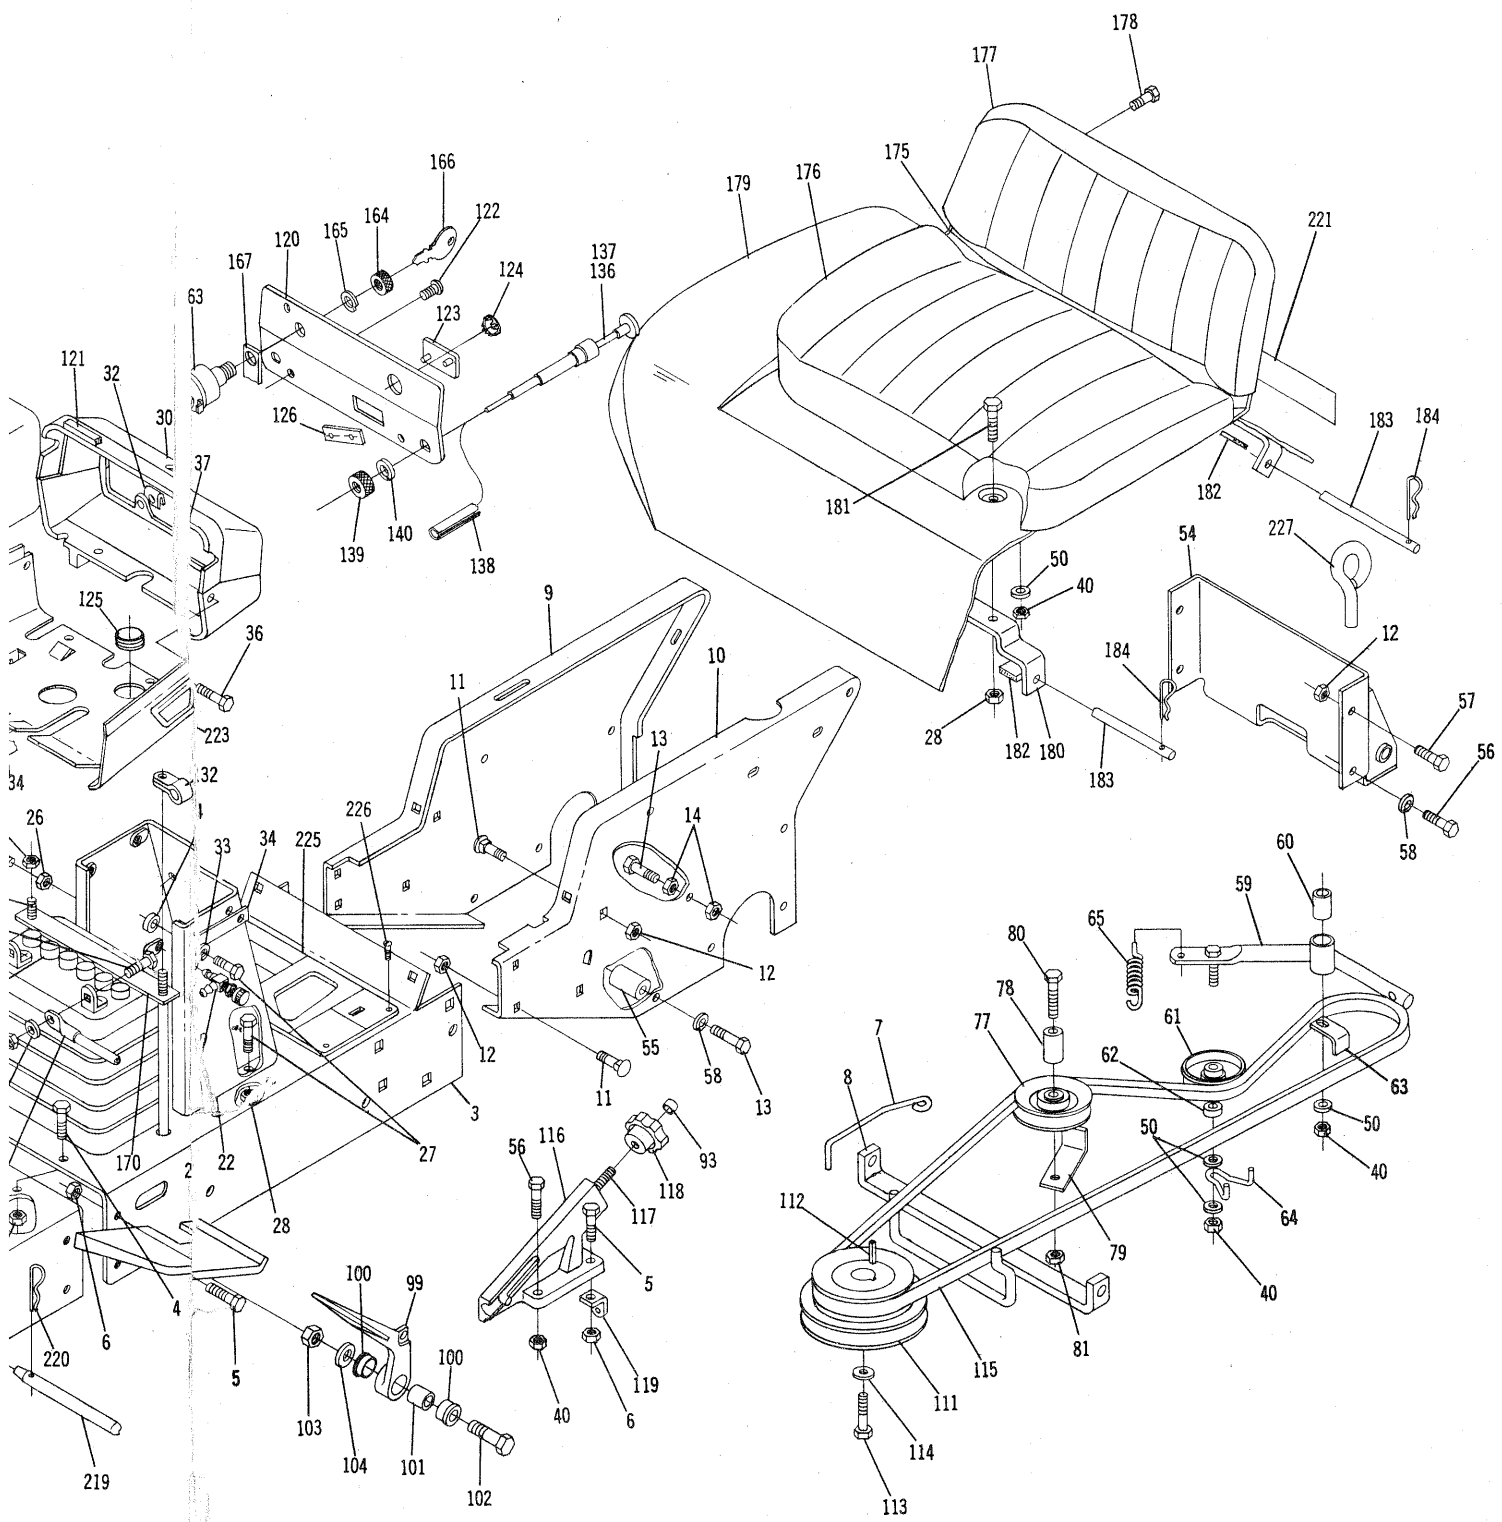

MAIN FRAME, FEND

FRAME, FENDER & HOOD ASS'Y.

TRACTOR PARTS LIST FOR MODEL 1-4751

Parts available only through Authorized Dealers.

When ordering parts always list Part No. and Name of Part.

(Specifications subject to change without notice.)