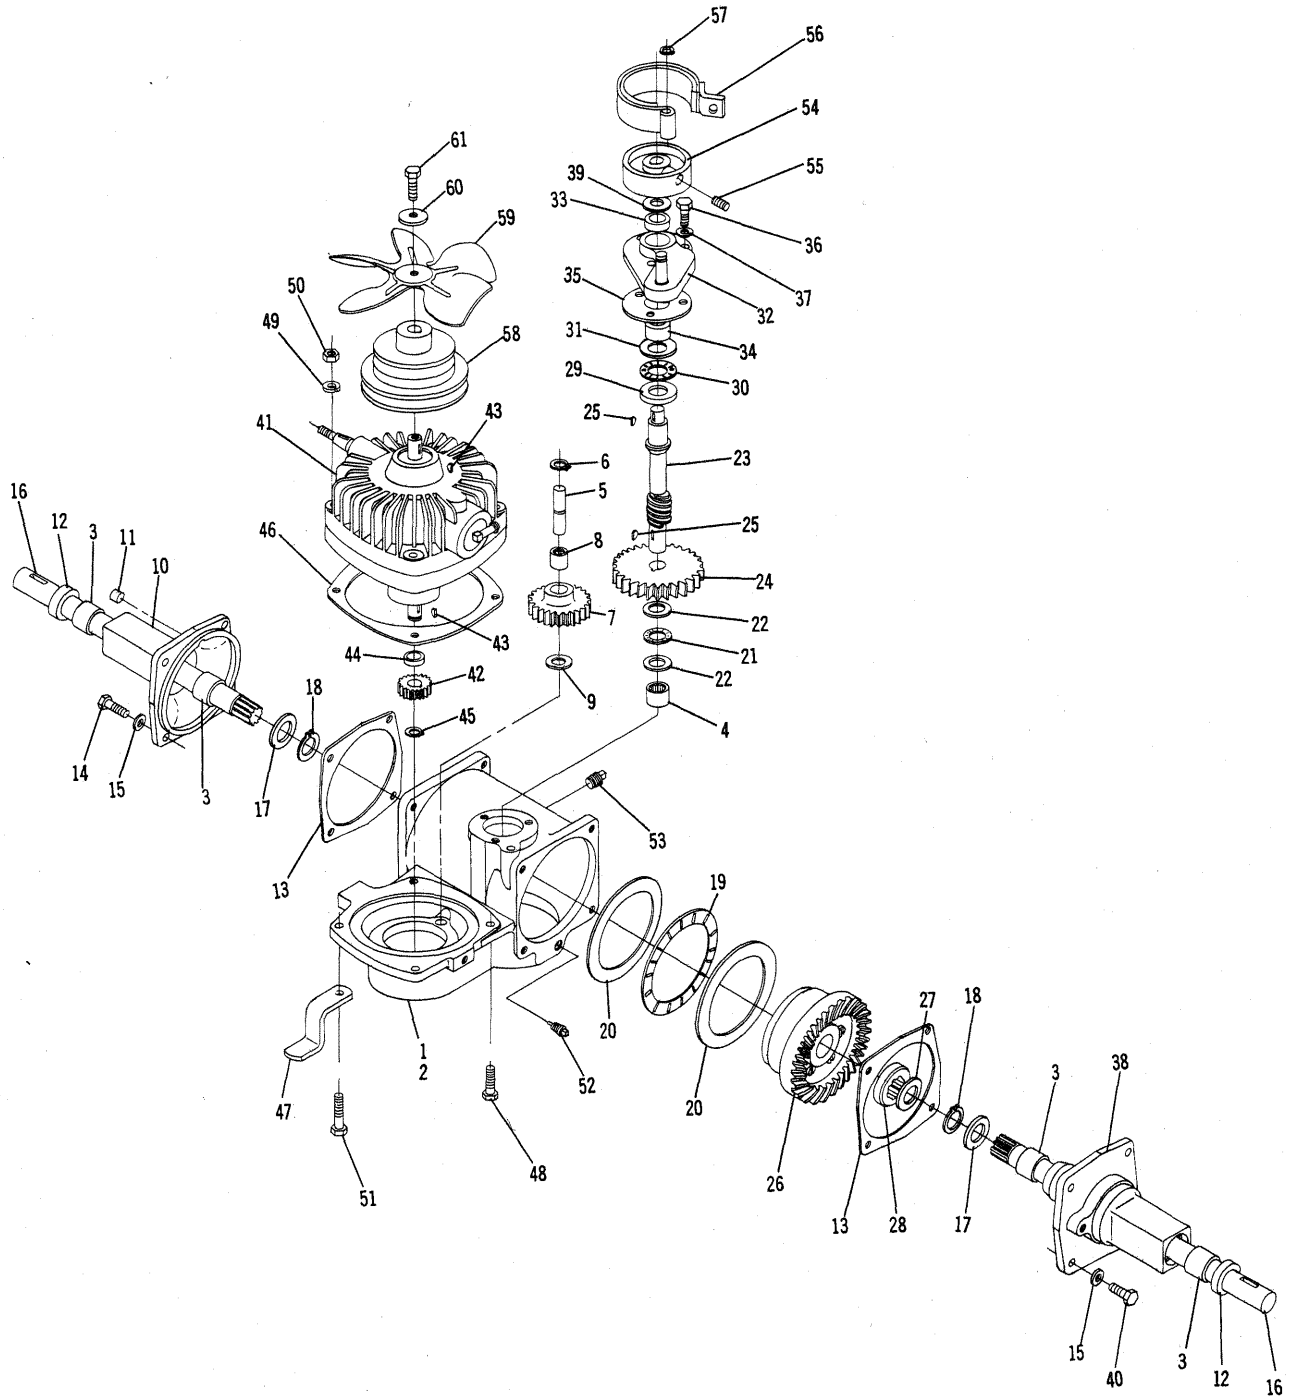

PARTS LIST 5074 TRANSMISSION

When ordering parts always list Part No. and Name of Part.

Parts available only through Authorized Dealers.

(Specifications subject to change without notice.)

Item No.	Part No.	Description	No. Req'd.	Item No.	Part No.	Description	No. Req'd.
1	100175	Transmission Less Pump & Brake Ass'y.	1	32	100338	End — Cap	1
2	7935	Housing	1	33	100608	Seal $\frac{5}{8}$ I.D.	1
3	1528	Bearing Needle	3	34	7959	Bearing — Needle	1
4	1529	Bearing — Needle	1	35	7964	Gasket — End Cap	1
5	7944	Pin — Idler Gear	1	36	908017-4	Bolt Hex $\frac{5}{16}$-18 x $\frac{3}{4}$	3
6	936117	Ring — Retainer	1	37	920082-4	Lockwasher $\frac{5}{16}$	3
7	7945	Gear — Spur — Idler	1	38	7937	Housing — Axle L.H.	1
8	7946	Bearing — Needle	1	39	7418	Washer — Thrust	1
9	7947	Race — Thrust	1	40	908034-4	Bolt Hex $\frac{3}{8}$-16 x 1	4
10	8019	Housing — Axle R.H.	1	41	7948	Hydrostatic Transmission	1
11	8016	Breather	1	42	7949	Gear — Spur — Input	1
12	100607	Seal Axle 1" I.D.	2	43	937082	Key — Woodruff $\frac{1}{8}$ x $\frac{1}{2}$ Dia.	2
13	7936	Gasket — Axle Housing	2	44	7950	Spacer	1
14	908035-4	Bolt Hex $\frac{3}{8}$-16 x $1\frac{1}{4}$	4	45	936122	Ring — Retainer	1
15	920083-4	Lockwasher $\frac{3}{8}$	8	46	7951	Gasket	1
16	100170	Axle	2	47	100445	Bracket — Stop	2
17	7938	Race — Thrust	2	48	908043-4	Bolt Hex $\frac{3}{8}$-16 x $3\frac{1}{2}$	2
18	7939	Ring — Retainer	2	49	920009-4	Washer $\frac{3}{8}$ Flat	4
19	7954	Bearing Thrust	1	50	915663-4	Nut Elastic Stop $\frac{3}{8}$-16	4
20	7955	Race — Thrust	2	51	908145-4	Bolt Hex $\frac{3}{8}$ -16 $3\frac{3}{4}$	2
21	8571	Bearing — Thrust	1	52	8015	Plug $\frac{1}{4}$ Pipe	1
22	7956	Race — Thrust	2	53	943421	Plug $\frac{1}{2}$ Pipe	1
23	7953	Pinion — Gear — Differential	1	54	7965	Drum — Brake	1
24	7957	Gear — Spur — Pinion Drive	1	55	909853-5	Set Screw $\frac{1}{4}$-20 x $\frac{5}{8}$ Nylok	1
25	937086	Key — Woodruff $\frac{3}{16}$ x $\frac{5}{8}$	2	56	7967	Brake Band and Liner	1
26	100173	Differential — Assembled	1	57	100398	Ring — Retainer	1
27	100258	Washer — Bowed	1	58	7969	Pulley — Transmission	1
28	100178	Bearing — Axle	1	59	7970	Fan	1
29	7962	Bearing — Race — Special	1	60	8867	Washer — Special	1
30	7960	Bearing — Thrust	1	61	908006-6	Bolt Hex $\frac{1}{4}$-20 x $1\frac{1}{4}$ Nylok	1
31	7961	Race — Thrust	1				

5074 TRANSMISSION